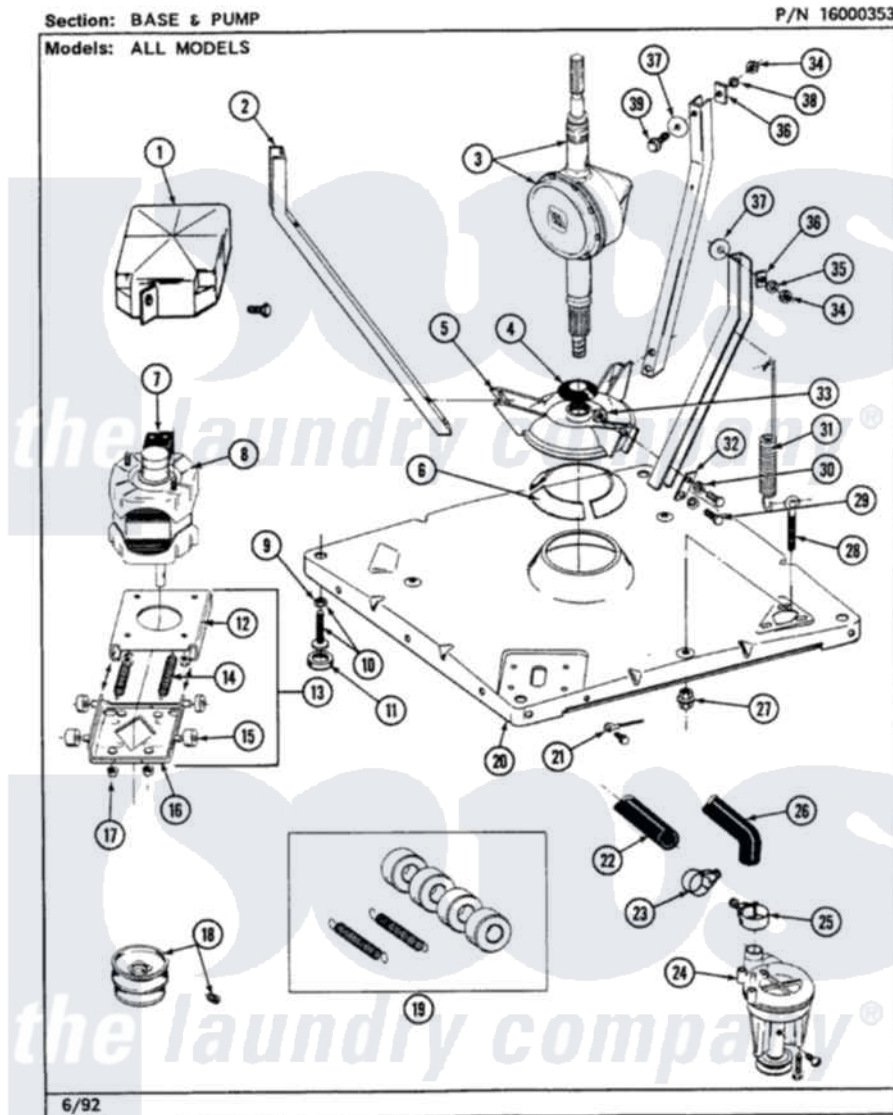

# Maytag LSE990ADL 04 - BASE & PUMP (LSE9900AEL,AEW)

Maytag Residential Maytag LSE990ADL Stacked Washer and Dryer Parts Parts Diagram 04 - BASE & PUMP (LSE9900AEL,AEW)

Click on the part number to view part

Item	Original Part Number	Replaced By	Status	Part Description
1	<a href="#">215098</a>			Shield, Motor
2	213100		Not Available	PART NOT USED
3	206707	<a href="#">6-2097750</a>		Trans Dee
4	211028	<a href="#">22001586</a>		Deflector, Water
5	<a href="#">203725</a>			Damper W/Bolt And Clip
6	<a href="#">203956</a>			Damper Pad Kit
7	206505		Not Available	PROD. No.201664-15, & No.205463-3.
"	205133		Not Available	(PROD. IDNo. 2-1664-8 & 2-5463)
"	205132		Not Available	SWITCH, MOTOR EXTERNAL START No.201664-14,205463-4 & 201800-4
8	201805	<a href="#">12002351</a>		Motor-Drve
9	<a href="#">210385</a>			Lock Nut For Adjustable Leg
10	Y302699	<a href="#">22003428</a>		Leg, Adjustable
11	<a href="#">210684</a>			Foot, Adjustable Leg