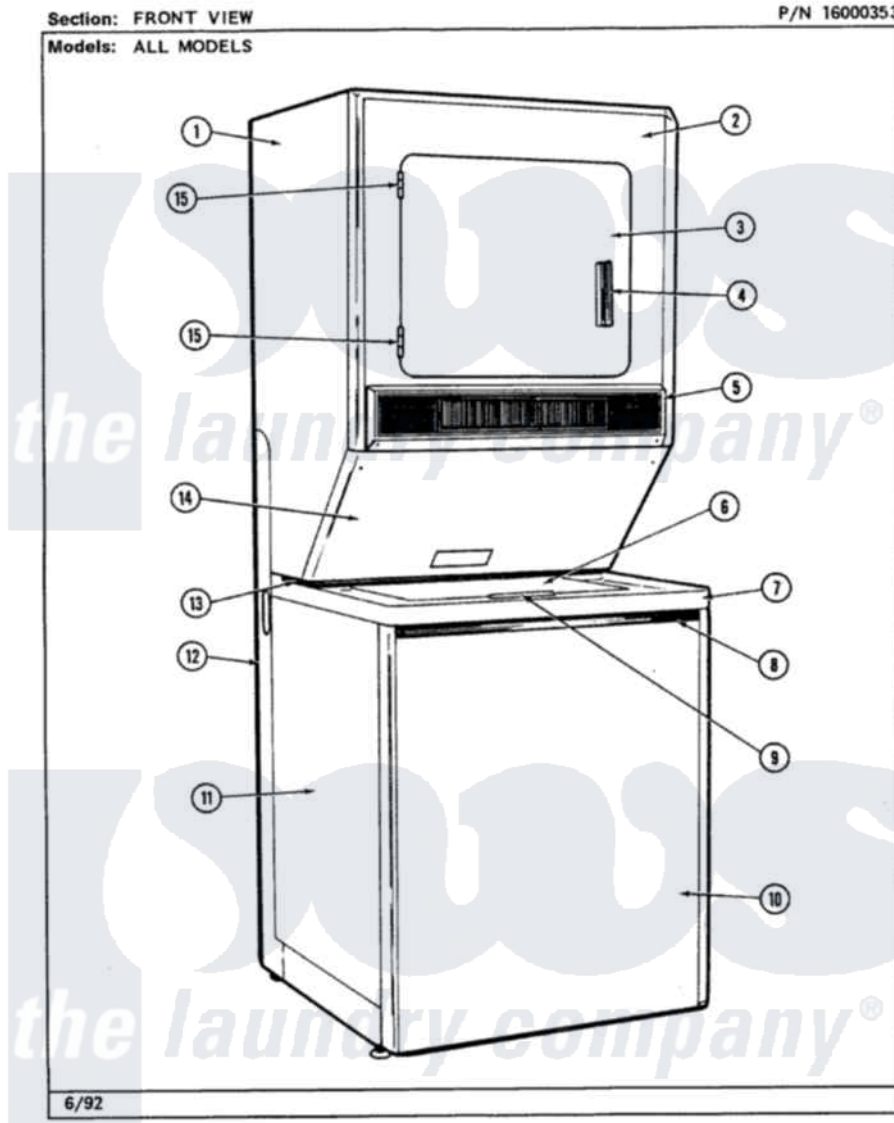

Maytag LSE9900ADL 11 - FRONT VIEW (LSE9900ACL,ACE,ADL,ADW)

2

Maytag Residential Maytag LSE9900ADL Stacked Washer and Dryer Parts Parts Diagram 11 - FRONT VIEW  
 (LSE9900ACL,ACE,ADL,ADW)  
 Click on the part number to view part