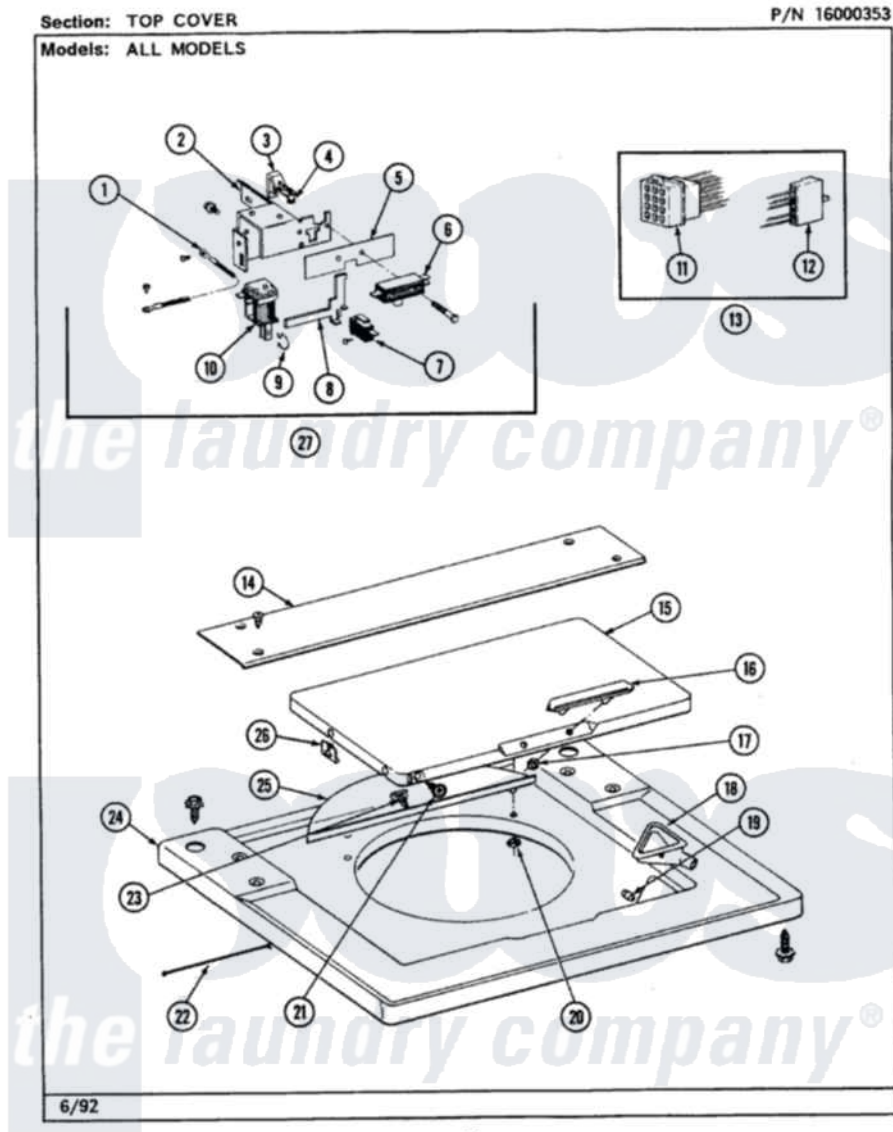

Maytag LSE990ADL 14 - TOP COVER (LSE990ACL,ACW,ADL,ADW)

22

Maytag [Residential Maytag LSE990ADL Stacked Washer and Dryer Parts](#) Parts Diagram 14 - TOP COVER
(LSE990ACL,ACW,ADL,ADW)
[Click on the part number to view part](#)

Item	Original Part Number	Replaced By	Status	Part Description
1	Y313559			Screw
"	211252			Screw, Ground Wire
"	204807			Ground Wire, Supp. Plte To Top Cover
2	215379		Not Available	BRACKET, LID SWITCH/LATCH
3	215378		Not Available	LID SWITCH LEVER
4	213648	98165		Screw
5	215270			Moisture Barrier
6	305415			Main Wire Harness
"	215381		Not Available	SCREW
7	912012	3400409		Screw
"	206417	10533003		Switch LI
8	215268		Not Available	LID LATCH LEVER
9	215292			Spring For Solenoid
10	212951			Screw, No.6-32 X 1/4 Inch

"	206416	Not Available	SOLENOID
11	215539		Pin Housing
"	213076	Not Available	PIN FOR PLUG
12	206420	Not Available	EDGE CONNECTOR ASSEMBLY
13	206849		D.C. Wire Harness
14	215245L	Not Available	BRIDGE FOR TOP COVER ALMOND
"	314664	212277	Screw, No.8 X 1/2 Inch
15	215251L		Lid-Almond---NA
16	206667		Handle With Nuts
"	215550		Stud For Lid Handle
17	215551		Palnut
18	215580		Cup, Bleach
"	215374	Not Available	GASKET FOR BLEACH CUP
19	215247	Not Available	BUMPER FOR LID
20	215249		Palnut-Retainer
21	211500		Washer, Bracket To Top Cover
"	212087	25-7809	Screw, No.6-20 1/2 Flthd Torx
22	215274	Not Available	TOP COVER RESTRAINT
23	215254	Not Available	LATCH HOOK
24	207579L	Not Available	TOP COVER (ALMOND)
"	214354		Screw, Top Cover To Cabnt.
25	215246	Not Available	SPLASH SHIELD
26	215253		Key Hole Glide
27	207578		Lid Latch Assembly