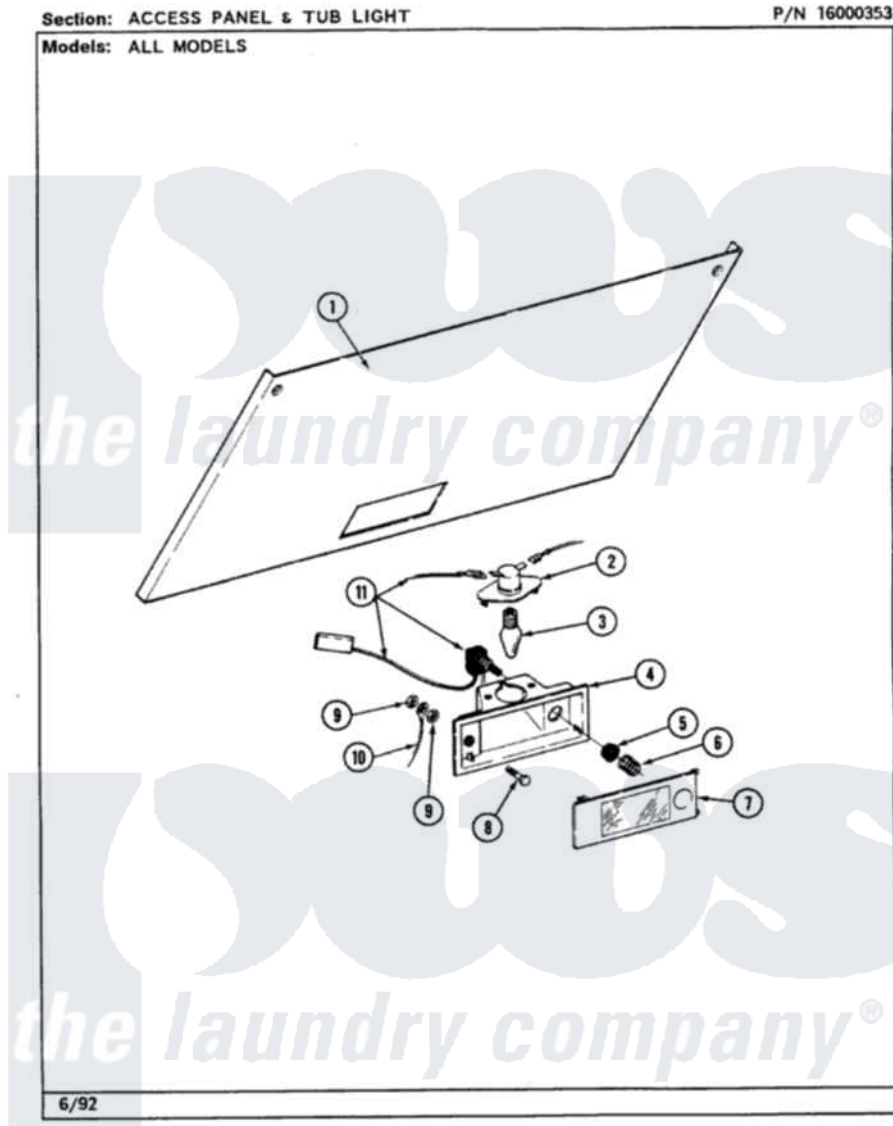

# Maytag LSE9900ADW 01 - ACCESS PNL & TUB LGT (LSE ACL,ACW,ADL)

10

Maytag [Residential Maytag LSE9900ADW Stacked Washer and Dryer Parts](#) Parts Diagram 01 - ACCESS PNL & TUB LGT (LSE ACL,ACW,ADL)

[Click on the part number to view part](#)

Item	Original Part Number	Replaced By	Status	Part Description
1	307844		Not Available	ACCESS PANEL (WHT)
2	315198		Not Available	LAMP HOLDER
3	Y307100	<a href="#">67001316</a>		Bulb, Light
4	<a href="#">315195</a>			Lamp Bracket
5	315197		Not Available	NUT FOR TUB LIGHT SWITCH
6	315196		Not Available	SPRING FOR TUB LIGHT
7	Y307845		Not Available	LENS ASSEMBLY
8	315211	<a href="#">22002354</a>		Screw, Back Bracket
9	<a href="#">912077</a>			Locknut, Reader Harness
10	<a href="#">204807</a>			Ground Wire, Supp. Plte To Top Cover
11	<a href="#">Y307847</a>			Switch And Wire Assembly