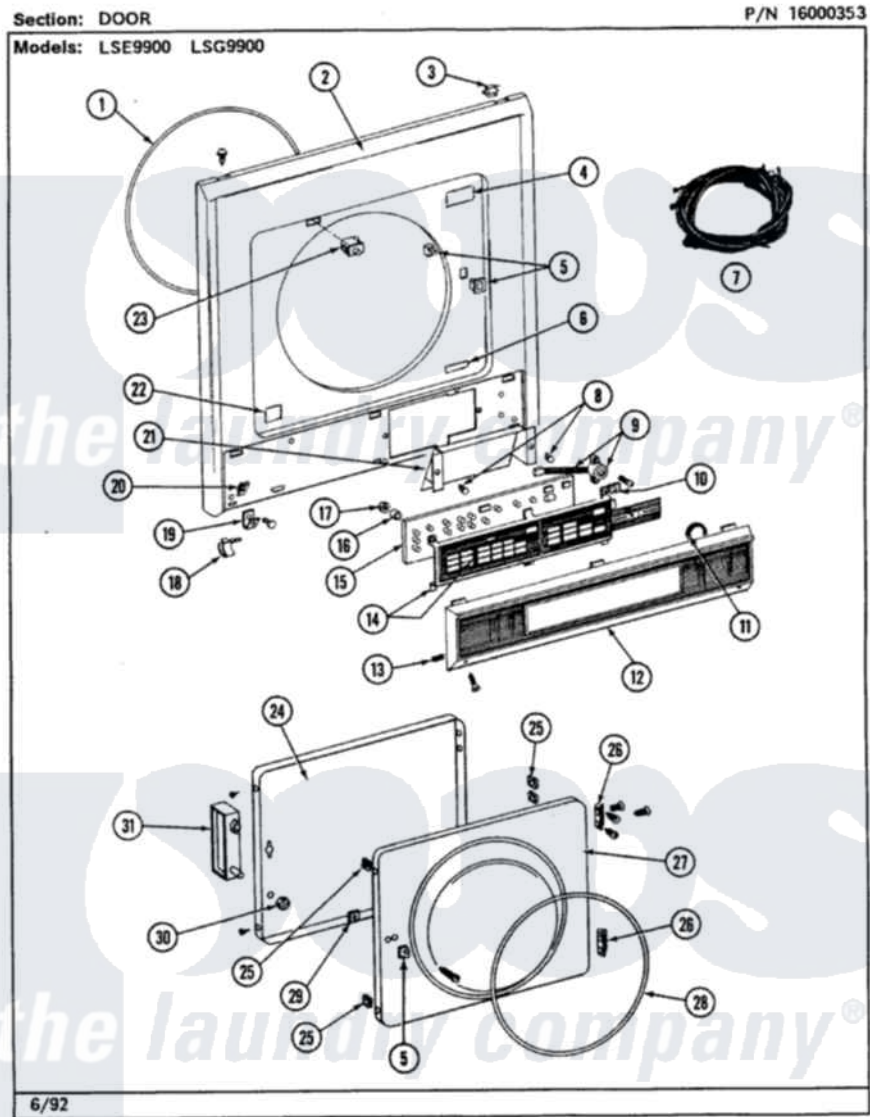

# Maytag LSE990ADW 10 - DOOR (LSE990ACL,ACE,ADL,ADW)

Maytag Residential Maytag LSE990ADW Stacked Washer and Dryer Parts Diagram 10 - DOOR  
(LSE990ACL,ACE,ADL,ADW)  
Click on the part number to view part

Item	Original Part Number	Replaced By	Status	Part Description
1	<a href="#">314286</a>			Seal For Front Panel
2	<a href="#">212277</a>			Screw, No.8 X 1/2 Inch
"	314474		Not Available	FRONT PANEL-WHITE
3	<a href="#">Y310376</a>			Clip, Door Switch Harness
4	Y313927			INSTRUCTION LABEL
5	<a href="#">306436</a>			Door Latch Kit-W
"	312960	<a href="#">489355</a>		Screw, 8 X 1/2
6	314609		Not Available	CAUTION LABEL
7	306717		Not Available	CNT. HARNESS MICROPROCESSOR
"	<a href="#">Y312953</a>			Terminal, Edgeboard
"	910768	<a href="#">M0280301</a>		Tie Electr
8	<a href="#">314523</a>			Clip
9	212949	<a href="#">22001866</a>		Screw, Relay
"	306070		Not Available	SPEAKER
10	<a href="#">912086</a>			Clip, Speed