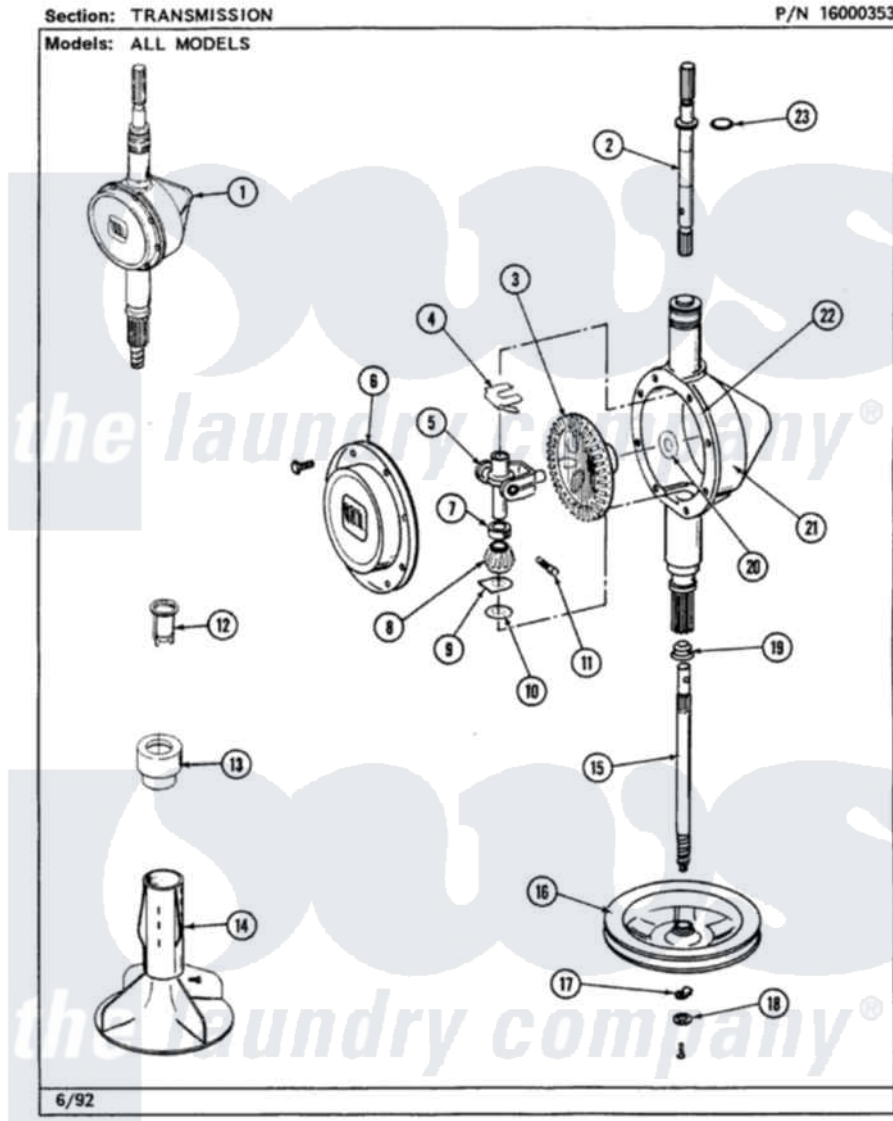

Maytag LSE990ADW 12 - HEATER (LSE990ACL,ACW,ADL,ADW)

Maytag Residential Maytag LSE990ADW Stacked Washer and Dryer Parts Parts Diagram 12 - HEATER (LSE990ACL,ACW,ADL,ADW)
 Click on the part number to view part

Item	Original Part Number	Replaced By	Status	Part Description
1	211294	90767		Screw, 8A X 3/8 HeX Washer Head Tapping
2	307120		Not Available	INLET DUCT ASSY.
3	314995			Enclosure, Heater
4	315346			Bracket, Thermal Fuse
5	314848	W10116760		Screw
6	307473			Fuse, Thermal
7	314998			Insulator, Terminal
8	307186	Y308615		Heater Sub-Assembly
9	314999			Shield, Radiant
10	314554		Not Available	SCREW
11	308217			Thermostat, Hi-Limit
"	Y307173			Wire, Jumper
"	303896			Hi-Limit Thermostat-Canada
12	307183			Heater Assembly
"	Y306111			Heater Assembly Complete