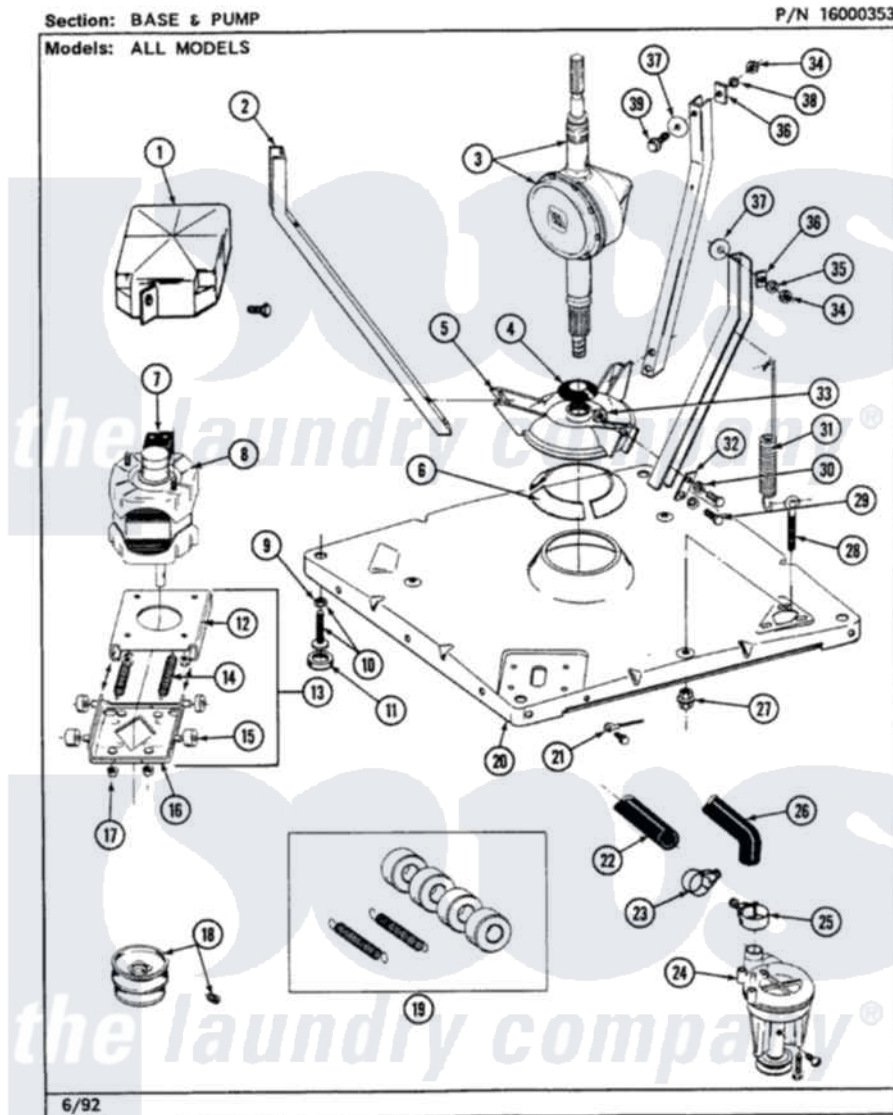

# Maytag LSE9900AEE 02 - BASE & PUMP

Maytag [Residential Maytag LSE9900AEE Stacked Washer and Dryer Parts](#) Parts Diagram 02 - BASE & PUMP  
 Click on the part number to view part

Item	Original Part Number	Replaced By	Status	Part Description
1	213121	<a href="#">3400111</a>		Screw, 12-14 X 5/8
"	<a href="#">215098</a>			Shield, Motor
2	213100		Not Available	PART NOT USED
3	206707	<a href="#">6-2097750</a>		Trans Dee
4	211028	<a href="#">22001586</a>		Deflector, Water
5	<a href="#">203725</a>			Damper W/Bolt And Clip
6	<a href="#">203956</a>			Damper Pad Kit
7	206505		Not Available	PROD. No.201664-15, & No.205463-3.
"	205133		Not Available	(PROD. IDNo. 2-1664-8 & 2-5463)
"	205132		Not Available	SWITCH, MOTOR EXTERNAL START No.201664-14,205463-4 & 201800-4
8	201805	<a href="#">12002351</a>		Motor-Drive
9	<a href="#">210385</a>			Lock Nut For Adjustable Leg
10	Y302699	<a href="#">22003428</a>		Leg, Adjustable
11	<a href="#">210684</a>			Foot, Adjustable Leg