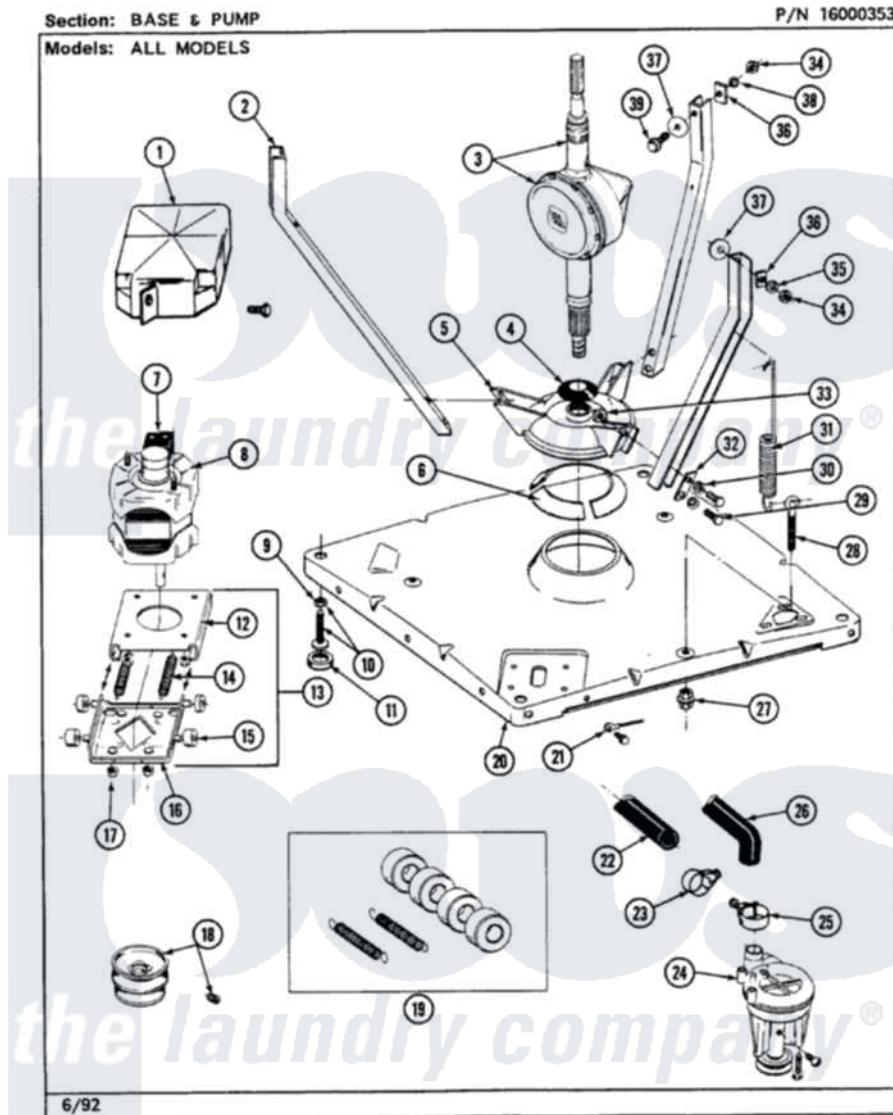

Maytag LSE990AEE 03 - BASE & PUMP (LSE990ACL,ACW,ADL,ADW)

Maytag [Residential Maytag LSE990AEE Stacked Washer and Dryer Parts](#) Parts Diagram 03 - BASE & PUMP (LSE990ACL,ACW,ADL,ADW)
 Click on the part number to view part

Item	Original Part Number	Replaced By	Status	Part Description
1	215098			Shield, Motor
2	213100		Not Available	PART NOT USED
3	206707	6-2097750		Trans Dee
4	211028	22001586		Deflector, Water
5	203725			Damper W/Bolt And Clip
6	203956			Damper Pad Kit
7	206505		Not Available	PROD. No.201664-15, & No.205463-3.
"	205133		Not Available	(PROD. IDNo. 2-1664-8 & 2-5463)
"	205132		Not Available	SWITCH, MOTOR EXTERNAL START No.201664-14,205463-4 & 201800-4
8	201805	12002351		Motor-Drve
9	210385			Lock Nut For Adjustable Leg
10	Y302699	22003428		Leg, Adjustable
11	210684			Foot, Adjustable Leg

12	214956		Motor Mount Assembly
13	205999		Motor Mount Assembly
14	202718		Springs, Tension
15	204998	205000	Roller And Spring Kit 4+Spr
16	205908		Motor Mount Assembly
17	Y311426	3400029	Nut, Adapter Plate
18	Y053241		Set Screw, Motor Pulley
"	200816	6-2008160	Pulley- MO
19	205000		Roller And Spring Kit 4+Spr
20	203274		Base With Damper Pads
21	901220		Ground Wire
22	215365	22001448	Hose, Pump
23	200461	285655	Clamp, Hose
24	211880		Screw, HeX Head No.10 X 1/2 Inc
"	202203	6-2022030	Pump As Pa
"	Y015408	22003235	Screw, Bearing Insert
25	202574	3367052	Clamp, Hose
26	213045		Hose, Outer Tub Part Not Used
27	211949		Nut, Adjustment Eyebolt
28	213120	216416	Bolt, Eye/Centering Spring
29	Y015627		Screw- Hex
30	911852	486009	Lockwasher
31	213054		Centering Spring - 3 Used
32	213073		Washer, Double Brace
33	Y052785		Nut, Brace To Damper
34	Y052734		Nut, Carrage Bolts And Bracket
35	Y054867		Washer, Lock
36	212979	Not Available	WASHER, TUB BRACE
37	211100		Washer, Outer Tub
38	Y054867		Washer, Lock
39	205254	W10175938	Bolt
"	200744	W10175939	Bolt