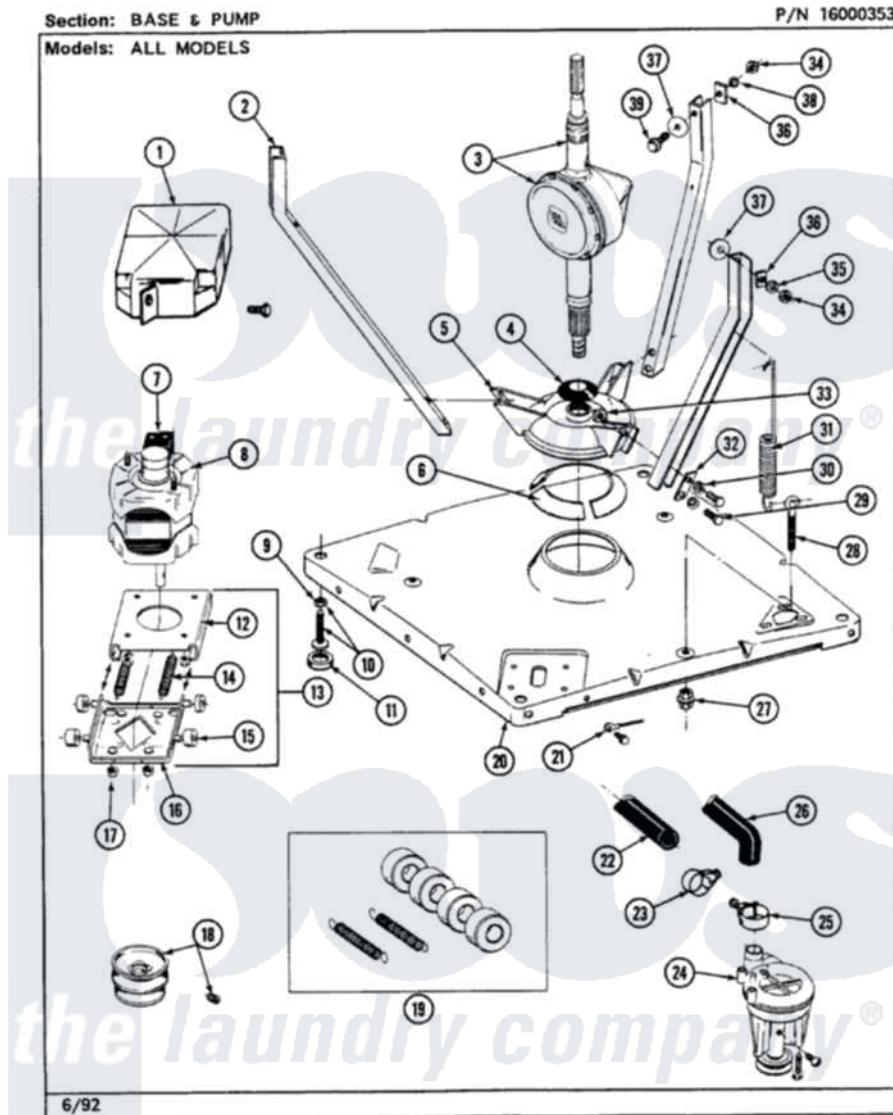

Maytag LSE9900AEE 04 - BASE & PUMP (LSE9900AEL,AEW)

Maytag Residential Maytag LSE9900AEE Stacked Washer and Dryer Parts Parts Diagram 04 - BASE & PUMP (LSE9900AEL,AEW)

[Click on the part number to view part](#)

Item	Original Part Number	Replaced By	Status	Part Description
1	215098			Shield, Motor
2	213100		Not Available	PART NOT USED
3	206707	6-2097750		Trans Dee
4	211028	22001586		Deflector, Water
5	203725			Damper W/Bolt And Clip
6	203956			Damper Pad Kit
7	206505		Not Available	PROD. No.201664-15, & No.205463-3.
"	205133		Not Available	(PROD. IDNo. 2-1664-8 & 2-5463)
"	205132		Not Available	SWITCH, MOTOR EXTERNAL START No.201664-14,205463-4 & 201800-4
8	201805	12002351		Motor-Drve
9	210385			Lock Nut For Adjustable Leg
10	Y302699	22003428		Leg, Adjustable
11	210684			Foot, Adjustable Leg

12	214956		Motor Mount Assembly
13	205999		Motor Mount Assembly
14	202718		Springs, Tension
15	204998	205000	Roller And Spring Kit 4+Spr
16	205908		Motor Mount Assembly
17	Y311426	3400029	Nut, Adapter Plate
18	Y053241		Set Screw, Motor Pulley
"	200816	6-2008160	Pulley- MO
19	205000		Roller And Spring Kit 4+Spr
20	203274		Base With Damper Pads
21	901220		Ground Wire
"	210186	3370225	Screw
22	215365	22001448	Hose, Pump
23	200461	285655	Clamp, Hose
24	211880		Screw, HeX Head No.10 X 1/2 Inc
"	202203	6-2022030	Pump As Pa
"	Y015408	22003235	Screw, Bearing Insert
25	202574	3367052	Clamp, Hose
26	213045		Hose, Outer Tub Part Not Used
27	211949		Nut, Adjustment Eyebolt
28	213120	216416	Bolt, Eye/Centering Spring
29	Y015627		Screw- Hex
30	911852	486009	Lockwasher
31	213054		Centering Spring - 3 Used
32	213073		Washer, Double Brace
33	Y052785		Nut, Brace To Damper
34	Y052734		Nut, Carrage Bolts And Bracket
35	Y054867		Washer, Lock
36	212979	Not Available	WASHER, TUB BRACE
37	211100		Washer, Outer Tub
38	Y054867		Washer, Lock
39	205254	W10175938	Bolt
"	200744	W10175939	Bolt