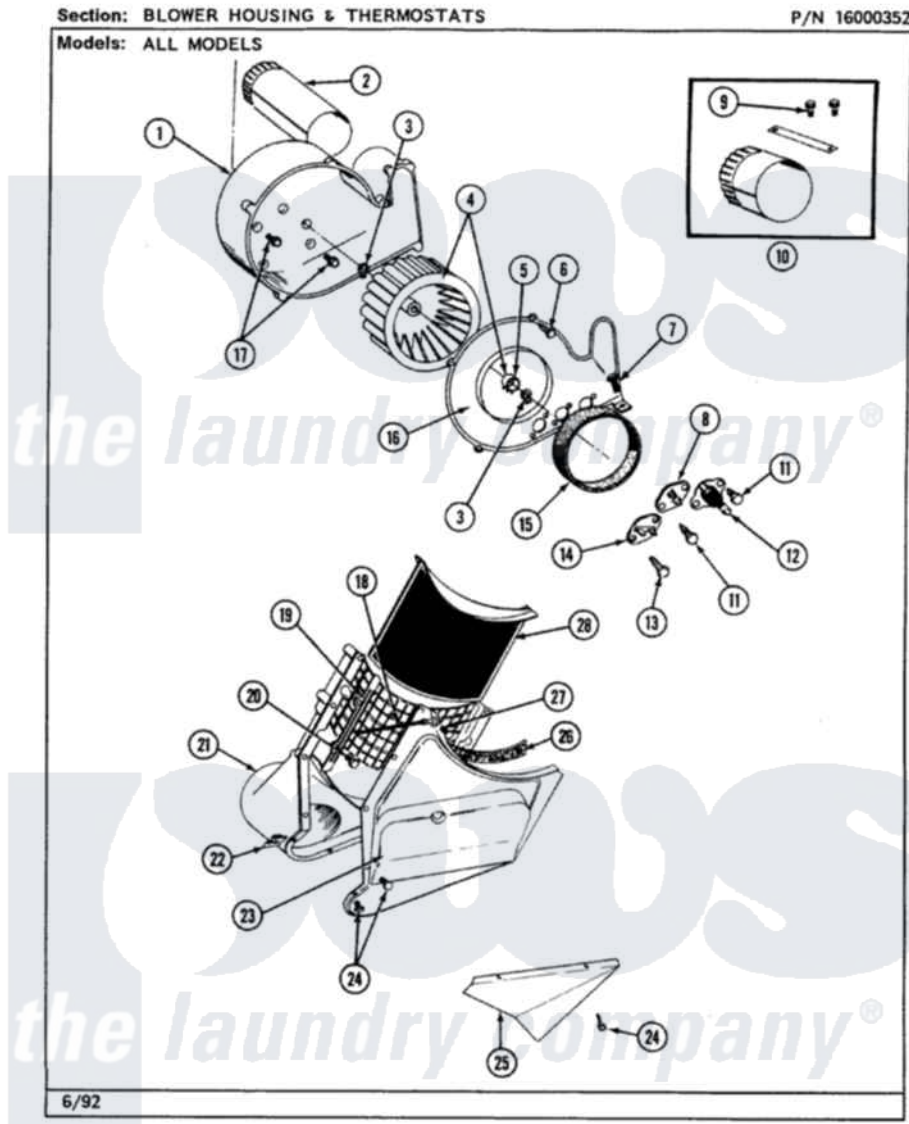

Maytag LSE9900AEE 06 - BLOWER HOUSING/THERMOSTATS

16

Maytag Residential Maytag LSE9900AEE Stacked Washer and Dryer Parts Parts Diagram 06 - BLOWER HOUSING/THERMOSTATS
 Click on the part number to view part

Item	Original Part Number	Replaced By	Status	Part Description
1	Y312893			Housing, Blower
2	306637			Exhaust Duct Assembly
3	410233	9703438		Ring-Retr
4	Y303836			Blower Wheel Assembly And Clamp
5	312967			Clamp, Blower Housing
6	Y312961	W10116751		Screw
7	Y313561			Screw---NA
8	306056			Thermistor Temp. Control Part Not Used Mde/G26pc Only.
9	Y310632	1163839		Screw
10	306643	8544761A		Exten-Exht
11	211294	90767		Screw, 8A X 3/8 HeX Washer Head Tapping
12	306060		Not Available	THERMOSTAT
13	314848	W10116760		Screw
14	306604			Cut-Off, Thermal Part Not