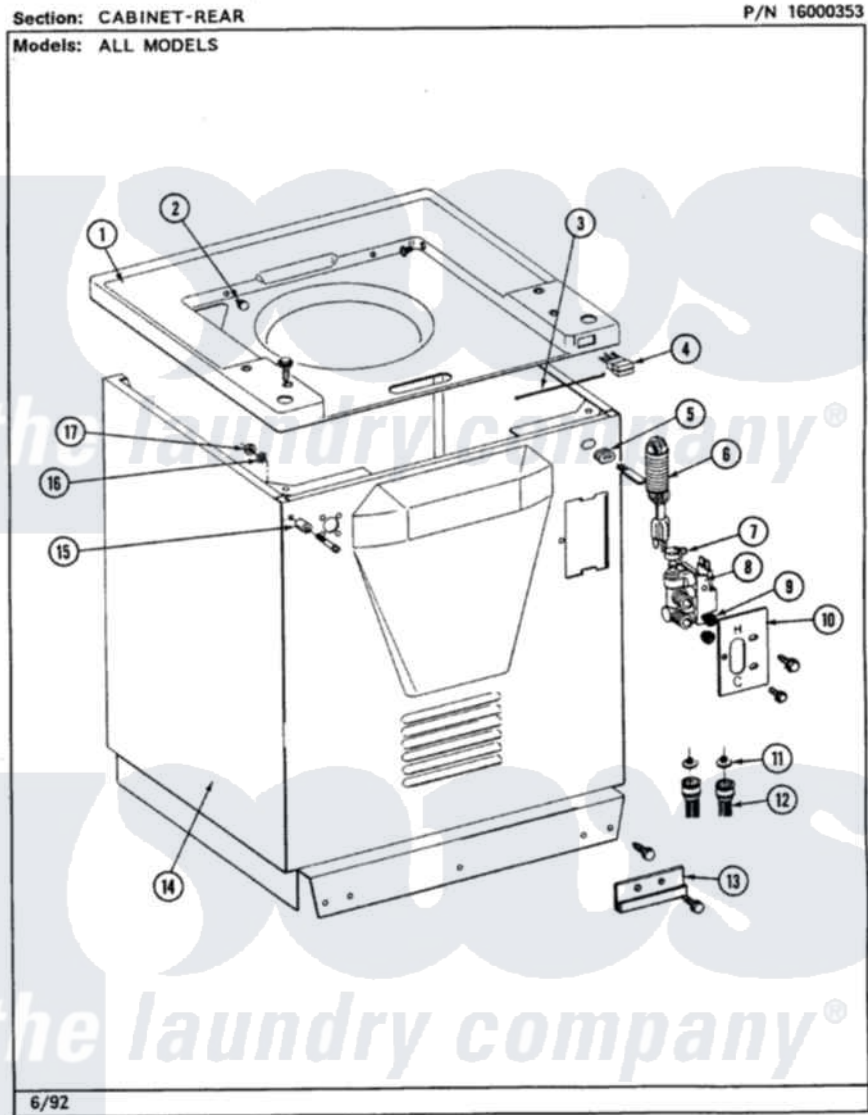

Maytag LSE9900AEE 09 - CABINET (REAR)

26

Maytag Residential Maytag LSE9900AEE Stacked Washer and Dryer Parts Parts Diagram 09 - CABINET (REAR)
 Click on the part number to view part

Item	Original Part Number	Replaced By	Status	Part Description
1	214354			Screw, Top Cover To Cabnt.
"	207579		Not Available	TOP COVER (WHITE)
2	215247		Not Available	BUMPER FOR LID
3	215274		Not Available	TOP COVER RESTRAINT
4	206420		Not Available	EDGE CONNECTOR ASSEMBLY
"	206849			D.C. Wire Harness
"	213076		Not Available	PIN FOR PLUG
"	215539			Pin Housing
5	211881			Grommet, Cord Part Not Used-Gas Models Only
6	Y313559			Screw
"	206424		Not Available	POWER CORD
"	Y310376			Clip, Door Switch Harness
7	201575			Clamp, Hose
8	Y313561			Screw----NA
"	206413			Water Valve-DC

9	214337	96160	Screen
10	212276	W10116760	Screw
"	215264	22002371	Bracket
11	200961	12001413	Strainer And Washer Kit
12	200672	76314	Hose, Inlet 6 Ft. Hose With Elbow
13	215278	Not Available	GLIDE FOR WASHER
15	215276	Y215513	Standoff, Circuit Board
"	215277	67006908	Screw, Ice Rack
16	310557		Washer
17	Y052659	Y052655	Hex Nut, No.8-32