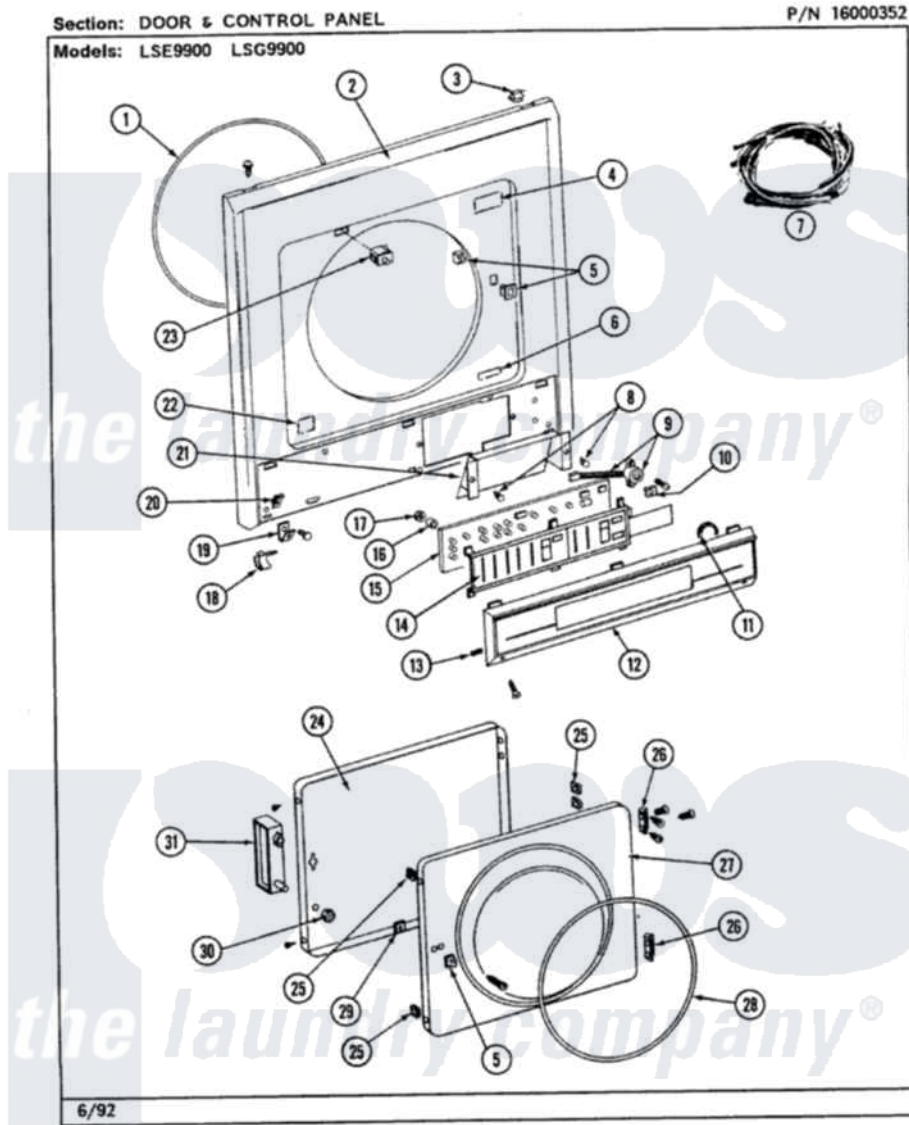

Maytag LSE990AEE 11 - DOOR & CONTROL PANEL

4

Maytag [Residential Maytag LSE990AEE Stacked Washer and Dryer Parts](#) Parts Diagram 11 - DOOR & CONTROL PANEL

[Click on the part number to view part](#)

Item	Original Part Number	Replaced By	Status	Part Description
1	314286			Seal For Front Panel
2	212277			Screw, No.8 X 1/2 Inch
"	314474		Not Available	FRONT PANEL-WHITE
3	Y310376			Clip, Door Switch Harness
4	Y313927			INSTRUCTION LABEL
5	306436			Door Latch Kit-W
"	312960	489355		Screw, 8 X 1/2
6	314609		Not Available	CAUTION LABEL
7	306717		Not Available	CNT. HARNESS MICROPROCESSOR
"	Y312953			Terminal, Edgeboard
"	910768	M0280301		Tie Electr
"	307852		Not Available	WIRE HARNESS, MAIN (SE9900)
8	314523			Clip
9	212949	22001866		Screw, Relay

"	306070		Not Available	SPEAKER
10	912086			Clip, Speed
11	314561		Not Available	AIR SEAL
12	210932			Screw, No.8 X 9/16 Ctsk Note: Screw, Inlet Duct
"	307966			Control Panel
13	314560		Not Available	SEAL, MOISTURE
14	Y307965		Not Available	TOUCHPAD WITH BRACKET
"	211294	90767		Screw, 8A X 3/8 HeX Washer Head Tapping
15	306069	33001048		Control Assembly
16	912075			Spacer, Circuit Board
17	912077			Locknut, Reader Harness
18	314482			Fastener, Spring
19	211294	90767		Screw, 8A X 3/8 HeX Washer Head Tapping
"	314481			Mounting Bracket
20	314748	488660		Nut, Speed
21	314517			Shield For Microprocessor
22	314486		Not Available	LABEL
23	Y305753	W10169313		Switch-Dor
24	314475			Panel, Outer Door
25	Y313910			Clip, Door Liner To Outer Panel
26	Y304577	33001230		Hinge, Door
"	Y314062			Screw, Door Hinge And Panel
27	306676		Not Available	INNER DOOR WITH KNOB
28	314077			Door Seal
29	Y313911			Door Strike Retainer
30	214872			Palnut, End Cap Note: Nut, Lamp Holder
31	314476		Not Available	HANDLE, DOOR