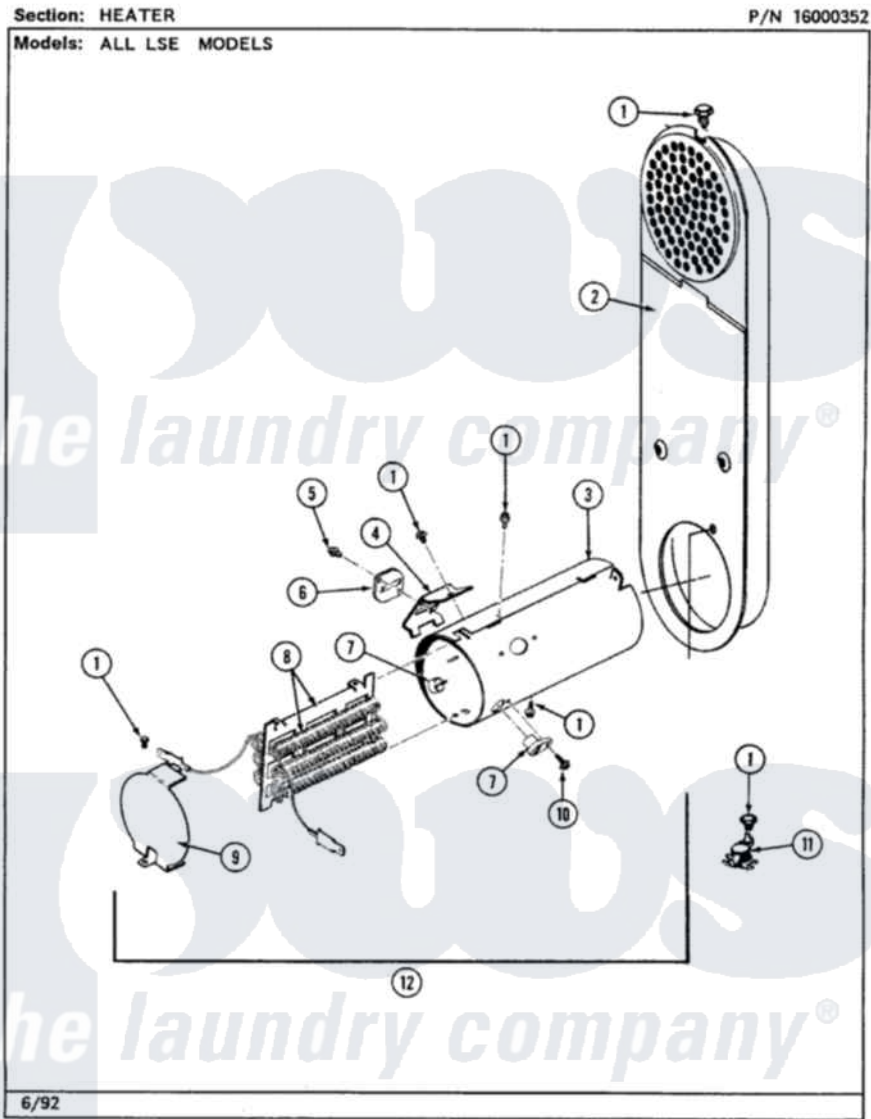

Maytag LSE9900AEE 13 - HEATER

18

Maytag Residential Maytag LSE9900AEE Stacked Washer and Dryer Parts Parts Diagram 13 - HEATER
Click on the part number to view part

| Item | Original Part Number | Replaced By | Status | Part Description |
|------|-------------------------|---------------------------|---------------|---|
| 1 | 211294 | 90767 | | Screw, 8A X 3/8 HeX Washer Head Tapping |
| 2 | 307120 | | Not Available | INLET DUCT ASSY. |
| 3 | 314995 | | | Enclosure, Heater |
| 4 | 315346 | | | Bracket, Thermal Fuse |
| 5 | 314848 | W10116760 | | Screw |
| 6 | 307473 | | | Fuse, Thermal |
| 7 | 314998 | | | Insulator, Terminal |
| 8 | 307188 | | Not Available | HEATER SUB-ASSEMBLY (208V) |
| 9 | 314999 | | | Shield, Radiant |
| 10 | 314554 | | Not Available | SCREW |
| 11 | Y307173 | | | Wire, Jumper |
| " | 303396 | | | Thermostat, Hi-Limit |
| 12 | 307182 | | | Heater Assembly |
| " | 306373 | | Not Available | HEATER ASSEMBLY COMPLETE - 208 |