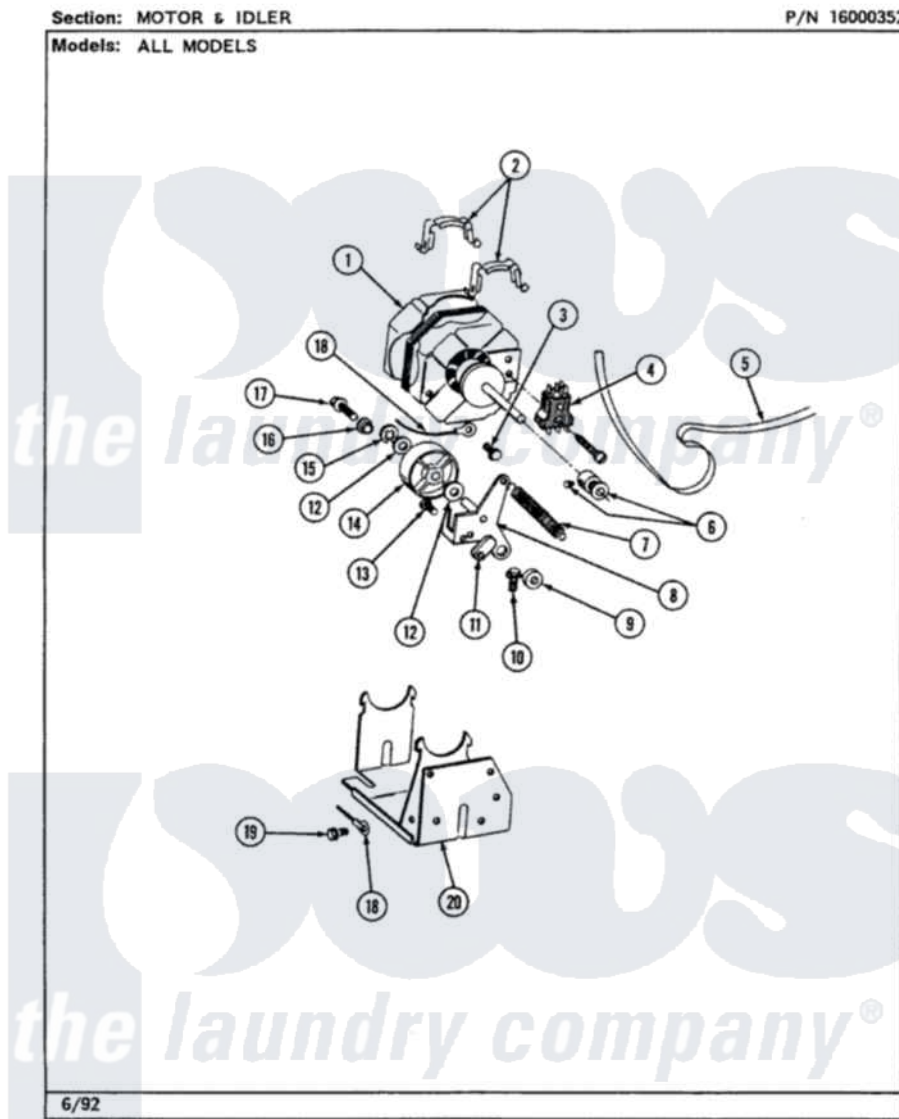

Maytag LSE990AEE 14 - MOTOR & IDLER

14

Maytag Residential Maytag LSE990AEE Stacked Washer and Dryer Parts Parts Diagram 14 - MOTOR & IDLER
Click on the part number to view part

Item	Original Part Number	Replaced By	Status	Part Description
1	306055	W10411000		Motor-Drve
2	Y015825			Clip, Motor To Motor Support
3	211294	90767		Screw, 8A X 3/8 HeX Washer Head Tapping
4	Y303877		Not Available	SWITCH, MOTOR EXTERNAL START No.303358-2, No.303358-4, 303358-7
"	306207		Not Available	(PROD. No.303358-8 & No.303358-9)
5	314774	Y312959		Poly "V" Belt For Tumbler
6	Y053241			Set Screw, Motor Pulley
"	306099			Motor Pulley With Set Screw
7	314473			Spring For Idler
8	Y303363	6-3033630		Idler Arm
9	314457			Spacer For Idler Arm
10	Y313561			Screw----NA
11	314456			Spacer
12	Y312527			Washer, Idler Shaft

13	Y312057	910624	Screw
14	Y303705	6-3037050	Pulley- ID
15	312958	354987	Ring, Retaining
16	Y312894	315772	Sleeve, Idler Arm
17	Y310842	8182296	Screw, Agitator
18	901220		Ground Wire
19	211294	90767	Screw, 8A X 3/8 HeX Washer Head Tapping
20	306054		Support, Motor