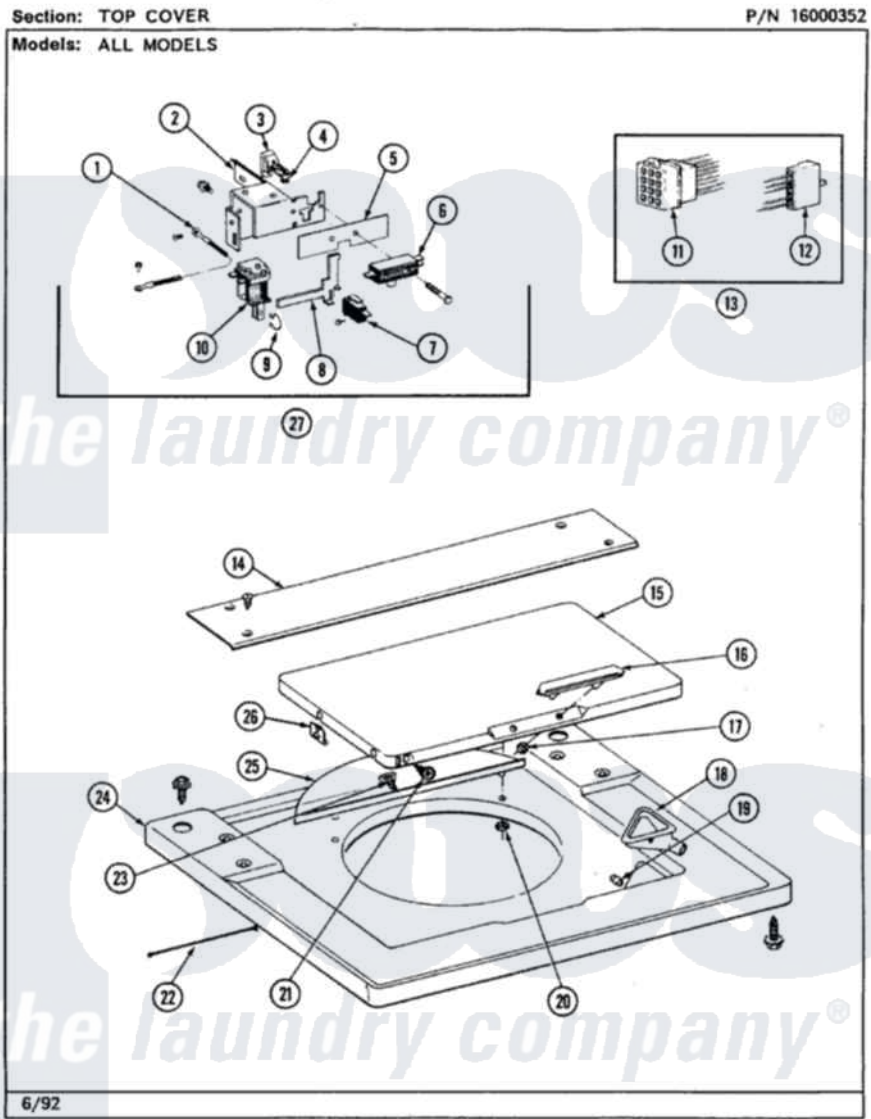

Maytag LSE9900AEE 15 - TOP COVER

22

Maytag [Residential Maytag LSE9900AEE Stacked Washer and Dryer Parts](#) Parts Diagram 15 - TOP COVER
Click on the part number to view part

Item	Original Part Number	Replaced By	Status	Part Description
1	Y313559			Screw
"	211252			Screw, Ground Wire
"	204807			Ground Wire, Supp. Plte To Top Cover
2	215379		Not Available	BRACKET, LID SWITCH/LATCH
3	215378		Not Available	LID SWITCH LEVER
4	213648	98165		Screw
5	215270			Moisture Barrier
6	205415	279347		Switch-Lid
"	215381		Not Available	SCREW
7	206417	10533003		Switch LI
"	912012	3400409		Screw
8	215268		Not Available	LID LATCH LEVER
9	215292			Spring For Solenoid
10	212951			Screw, No.6-32 X 1/4 Inch
"	206416		Not Available	SOLENOID

11	215539		Pin Housing
"	213076	Not Available	PIN FOR PLUG
12	206420	Not Available	EDGE CONNECTOR ASSEMBLY
13	206849		D.C. Wire Harness
14	314664	212277	Screw, No.8 X 1/2 Inch
"	215245	Not Available	BRIDGE FOR TOP COVER NA
15	215251	Not Available	LID-WHITE
16	206667		Handle With Nuts
"	215550		Stud For Lid Handle
17	215551		Palnut
18	215579	215580	Cup, Bleach
"	215374	Not Available	GASKET FOR BLEACH CUP
19	215247	Not Available	BUMPER FOR LID
20	215249		Palnut-Retainer
21	211500		Washer, Bracket To Top Cover
"	212087	25-7809	Screw, No.6-20 1/2 Flthd Torx
22	215274	Not Available	TOP COVER RESTRAINT
23	215254	Not Available	LATCH HOOK
24	207579	Not Available	TOP COVER (WHITE)
"	214354		Screw, Top Cover To Cabnt.
25	215246	Not Available	SPLASH SHIELD
26	215253		Key Hole Glide
27	207578		Lid Latch Assembly