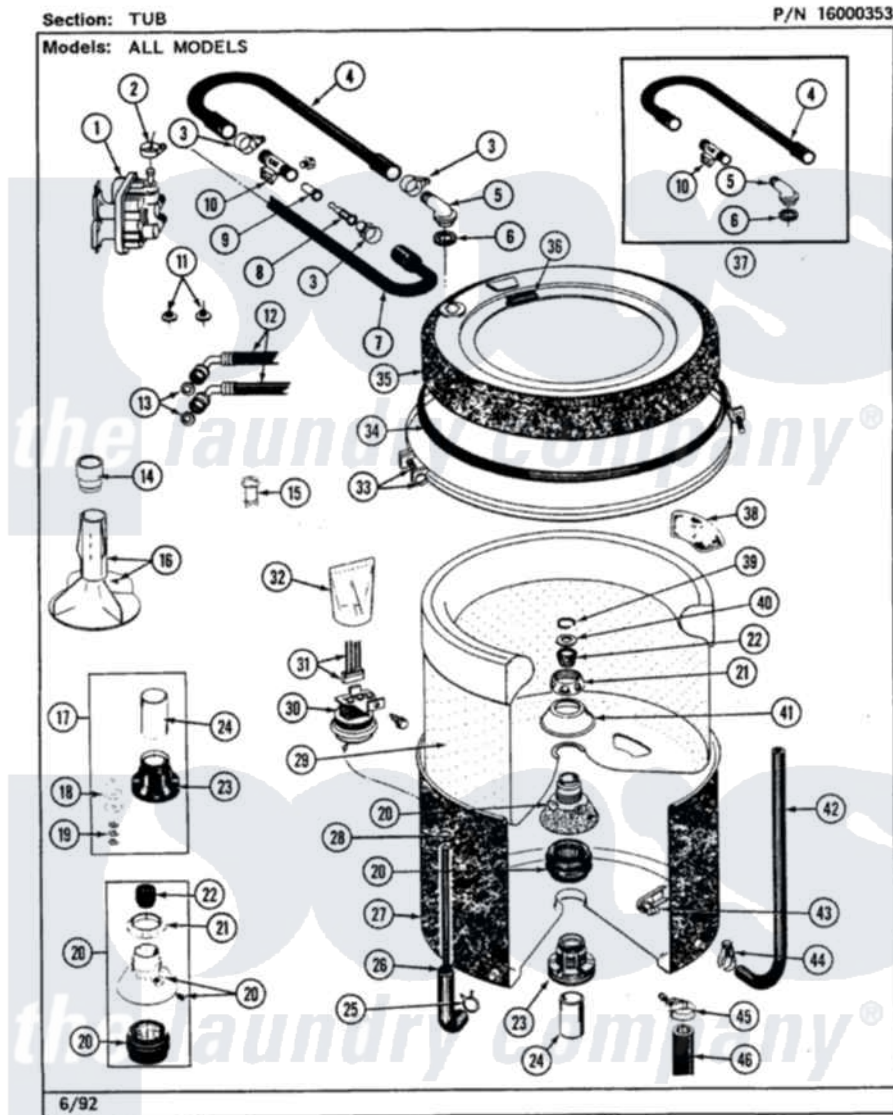

Maytag LSE9900AEE 17 - TUB

28

Maytag Residential Maytag LSE9900AEE Stacked Washer and Dryer Parts Parts Diagram 17 - TUB
Click on the part number to view part

| Item | Original Part Number | Replaced By | Status | Part Description |
|------|-------------------------|--------------------------|--------|-----------------------------------|
| 1 | 206413 | | | Water Valve-DC |
| 2 | 201575 | | | Clamp, Hose |
| 3 | 202515 | 596669 | | Clamp, Manifold |
| 4 | Y215234 | | | Hose, Injector Fill |
| 5 | 215235 | | | Tube, Injector |
| 6 | 215233 | | | Seal For Injector Tube |
| 7 | 213013 | | | Hose, Injector |
| 8 | 213015 | | | Nozzle, Injector |
| 9 | 213016 | 216201 | | Nozzle |
| 10 | Y310632 | 1163839 | | Screw |
| " | 213057 | 22213057 | | Sleeve- In |
| 11 | 200961 | 12001413 | | Strainer And Washer Kit |
| 12 | 200672 | 76314 | | Hose, Inlet 6 Ft. Hose With Elbow |
| 13 | Y013783 | | | Washer, Inlet Hose |
| 14 | 215721 | | | Dispensing Cap |
| 15 | 215733 | | | Dispensing Cup |