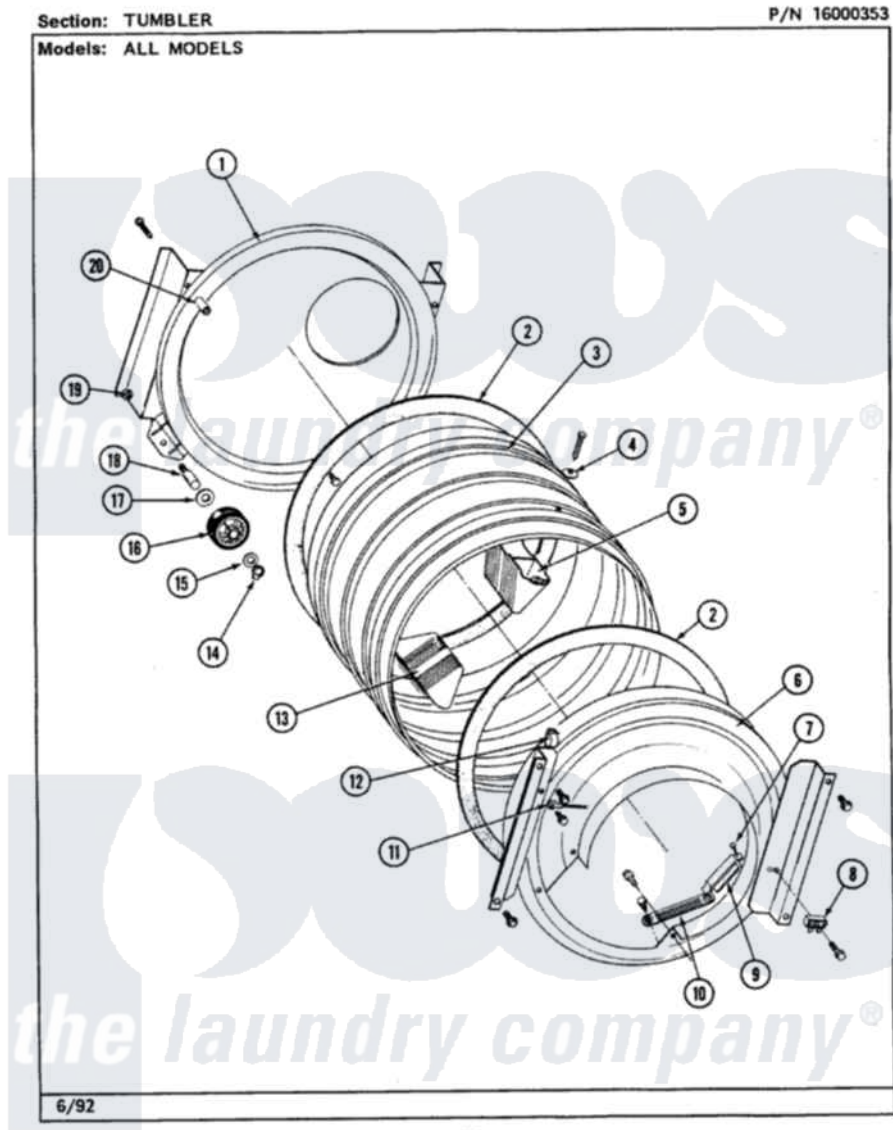

Maytag LSE990AEE 19 - TUMBLER (LSE990ACL,ACW,ADL,ADW)

12

Maytag Residential Maytag LSE990AEE Stacked Washer and Dryer Parts Parts Diagram 19 - TUMBLER
(LSE990ACL,ACW,ADL,ADW)
Click on the part number to view part

Item	Original Part Number	Replaced By	Status	Part Description
1	Y306660	33001106		Back, Tumbler
"	313764		Not Available	SCREW
2	314820			Seal, Tumbler
3	Y306664	33001177		Tumbler
"	314805	33001177		Tumbler
"	Y310759			Screw, Tumbler Baffles
4	314158			Washer, Baffle To Tumbler
5	Y310759			Screw, Tumbler Baffles
"	314807		Not Available	TUMBLER BAFFLE - TALL
6	Y310632	1163839		Screw
"	306710			Tumbler Front Assembly
"	Y313561			Screw---NA
"	Y314110	33002917		Screw, No.10-16
7	210720			Rivet, Bearing To Tumbler Frmt
8	306130			Spark Gap Assembly
"	314554		Not Available	SCREW

9	306508		Tumbler Bearing Kit ---W
10	304997		Sensor Assembly With Screws
"	Y251119	3177991	Screw
11	901220		Ground Wire
"	211294	90767	Screw, 8A X 3/8 HeX Washer Head Tapping
12	Y310376		Clip, Door Switch Harness
13	314806	Not Available	TUMBLER BAFFLE - SHORT
"	Y310759		Screw, Tumbler Baffles
14	410233	9703438	Ring-Retrnr
15	312535		Washer, Vault Mounting Brk.
16	Y303373	12001541	Drum Roller/Washer Assembly--W
17	Y313347	312535	Washer, Vault Mounting Brk.
18	Y312948	6-3129480	Shaft- Tumbler
19	312538	33001443	Nut, Hex
20	313915	31-3915	Tech Sheet