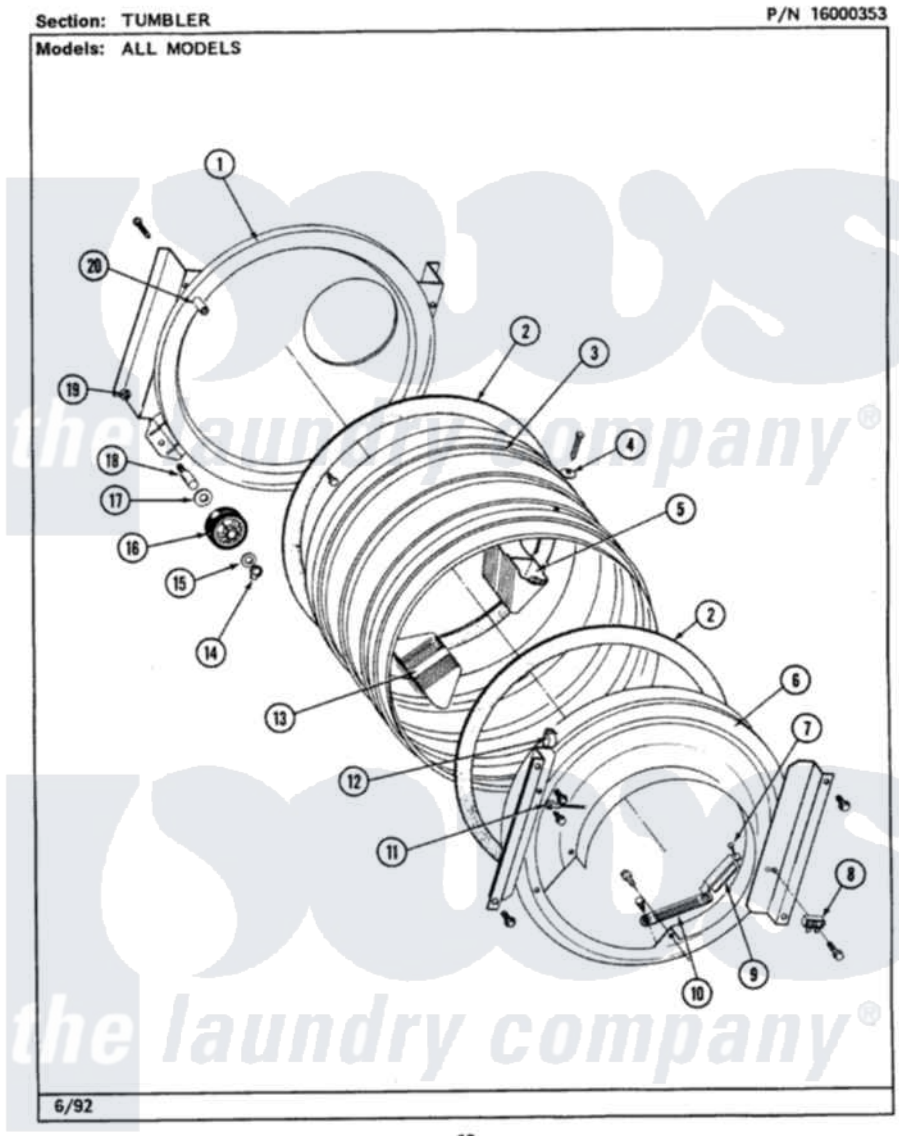

Maytag LSE990AEE 21 - TUMBLER (LSG9900AAL,AAW,ABL,ABW)

12

Maytag Residential Maytag LSE990AEE Stacked Washer and Dryer Parts Parts Diagram 21 - TUMBLER
(LSG9900AAL,AAW,ABL,ABW)
Click on the part number to view part

Item	Original Part Number	Replaced By	Status	Part Description
1	Y306660	33001106		Back, Tumbler
"	313764		Not Available	SCREW
2	314820			Seal, Tumbler
3	Y306664	33001177		Tumbler
"	314805	33001177		Tumbler
"	Y310759			Screw, Tumbler Baffles
4	314158			Washer, Baffle To Tumbler
5	Y310759			Screw, Tumbler Baffles
"	314807		Not Available	TUMBLER BAFFLE - TALL
6	Y310632	1163839		Screw
"	306710			Tumbler Front Assembly
"	Y313561			Screw---NA
"	Y314110	33002917		Screw, No.10-16
7	210720			Rivet, Bearing To Tumbler Frmt
8	306130			Spark Gap Assembly
"	314554		Not Available	SCREW

9	306508		Tumbler Bearing Kit ---W
10	304997		Sensor Assembly With Screws
"	Y251119	3177991	Screw
11	901220		Ground Wire
"	211294	90767	Screw, 8A X 3/8 HeX Washer Head Tapping
12	Y310376		Clip, Door Switch Harness
13	314806	Not Available	TUMBLER BAFFLE - SHORT
"	Y310759		Screw, Tumbler Baffles
14	410233	9703438	Ring-Retrnr
15	312535		Washer, Vault Mounting Brk.
16	Y303373	12001541	Drum Roller/Washer Assembly--W
17	Y313347	312535	Washer, Vault Mounting Brk.
18	Y312948	6-3129480	Shaft- Tumbler
19	312538	33001443	Nut, Hex
20	313915	31-3915	Tech Sheet