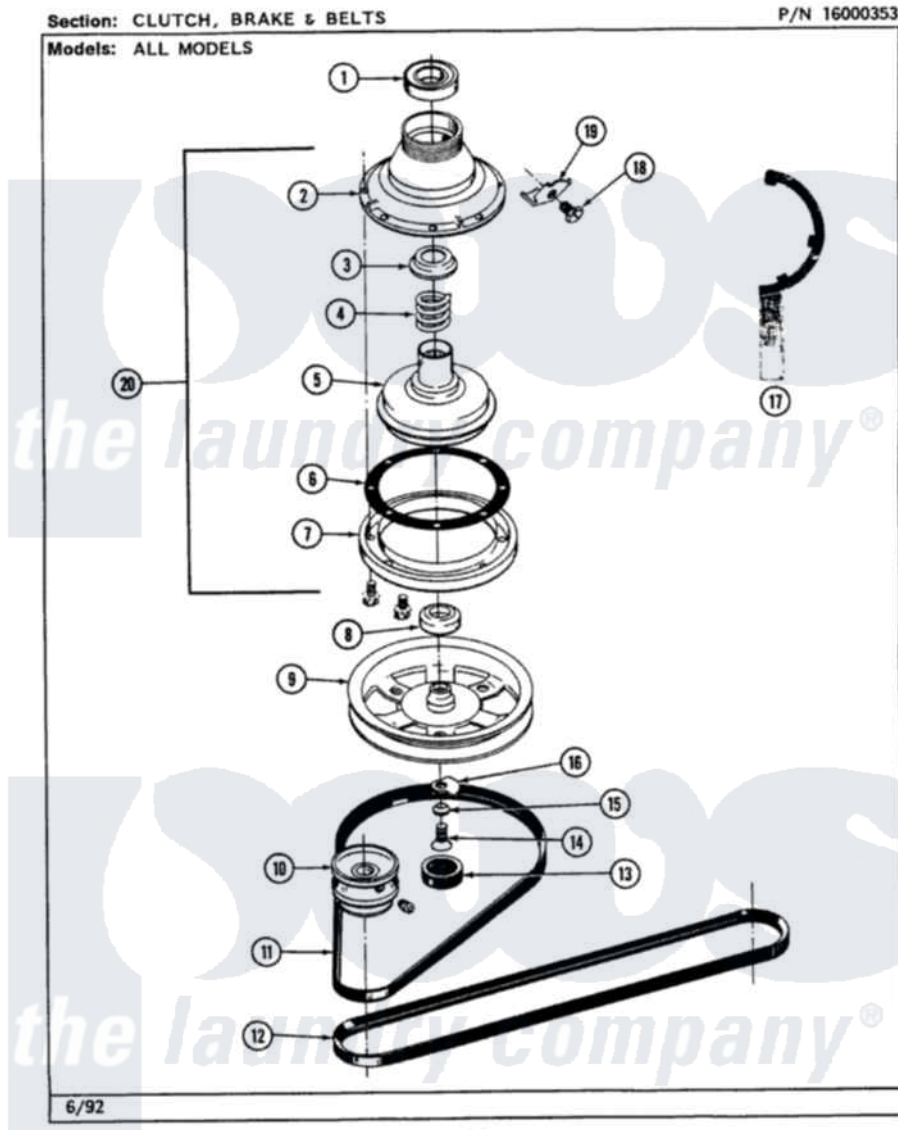

Maytag LSE9900AEW 09 - CLUTCH, BRAKE & BELTS (LSE9900AEx)

38

Maytag Residential Maytag LSE9900AEW Stacked Washer and Dryer Parts Parts Diagram 09 - CLUTCH, BRAKE & BELTS (LSE9900AEx)

[Click on the part number to view part](#)

Item	Original Part Number	Replaced By	Status	Part Description
1	Y200720	22003441		Bearing, Rear
2	211045	6-2011900		Brake Asse
3	211039	6-2011900		Brake Asse
4	211041	6-2011900		Brake Asse
5	201126	6-2011900		Brake Asse
6	211042	6-2011900		Brake Asse
7	211000			SCREW, BRAKE DRUM (HEX HEAD)
"	211043	6-2011900		Brake Asse
8	200835			Bearing, Brake Rotor
9	211059	6-2301530		Pulley
10	Y053241			Set Screw, Motor Pulley
"	200816	6-2008160		Pulley- MO
11	211125			V Belt, Drive Pulley
12	211124			Part Not Used
13	211038		Not Available	CAP, OIL RETAINER

14	211375	681582	Screw
15	211090	22003555	Washer, Stop Lug
16	211089		Lug, Stop Pulley
17	Y038315	038315	Tool
18	213326		Bolt, Sems Retaining Clip
19	213325		Clip, Retaining
20	201190	6-2011900	Brake Asse