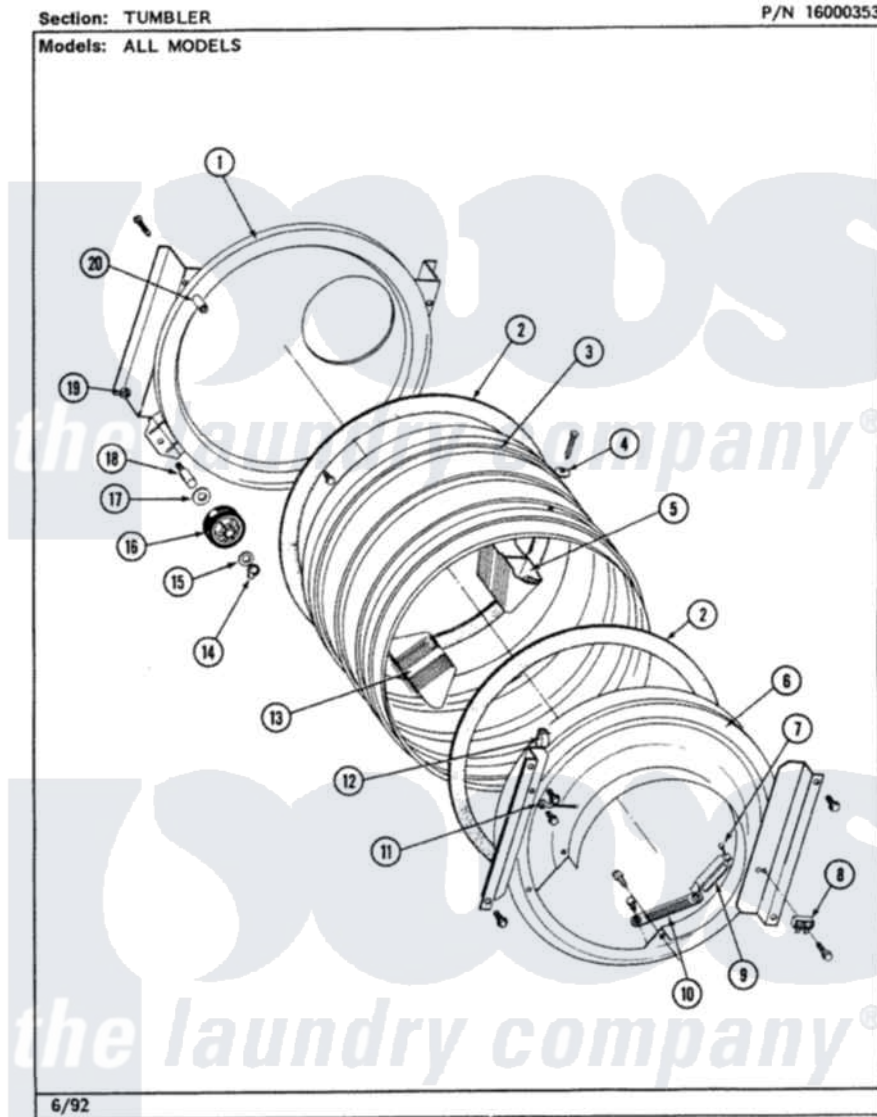

Maytag LSE9900AEW 11 - FRONT (LSE9900AEL,AEW)

Maytag Residential Maytag LSE9900AEW Stacked Washer and Dryer Parts Parts Diagram 11 - FRONT (LSE9900AEL,AEW)

[Click on the part number to view part](#)

Item	Original Part Number	Replaced By	Status	Part Description
1	308055			Cabinet
2	314474		Not Available	FRONT PANEL-WHITE
3	314475			Panel, Outer Door
4	314476		Not Available	HANDLE, DOOR
5	307851		Not Available	CONTROL PANEL
"	210932			Screw, No.8 X 9/16 Ctsk Note: Screw, Inlet Duct
6	215251		Not Available	LID-WHITE
7	207579		Not Available	TOP COVER (WHITE)
8	215266		Not Available	TRIM, FRONT PANEL
9	206667			Handle With Nuts
10	207205			Panel, Front
11	207207		Not Available	CABINET WHT
12	Y306110			Stand, Dryer
13	215245		Not Available	BRIDGE FOR TOP COVER NA