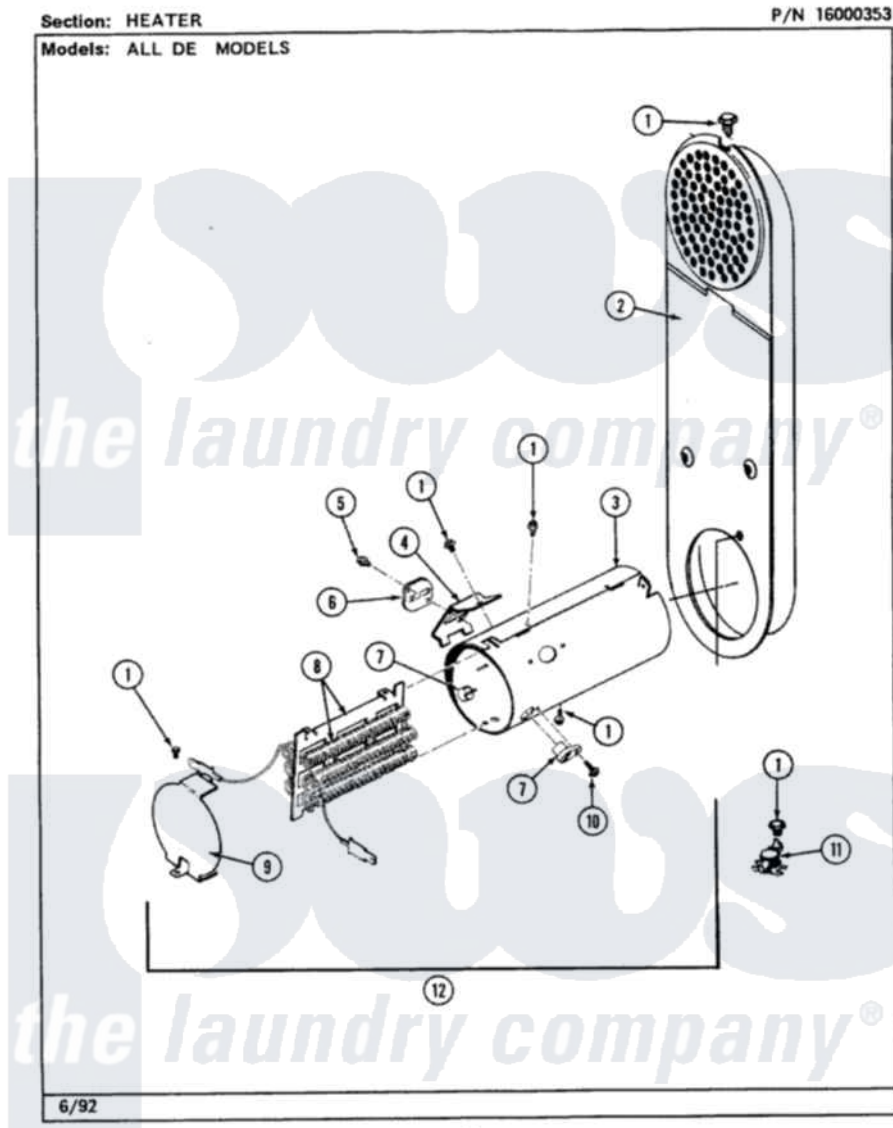

Maytag LSE990AEW 12 - HEATER (LSE990AEL,AEW)

18

Maytag Residential Maytag LSE990AEW Stacked Washer and Dryer Parts Parts Diagram 12 - HEATER (LSE990AEL,AEW)

[Click on the part number to view part](#)

Item	Original Part Number	Replaced By	Status	Part Description
1	211294	90767		Screw, 8A X 3/8 Hex Washer Head Tapping
2	307120		Not Available	INLET DUCT ASSY.
3	314995			Enclosure, Heater
4	315346			Bracket, Thermal Fuse
5	314848	W10116760		Screw
6	307473			Fuse, Thermal
7	314998			Insulator, Terminal
8	307188		Not Available	HEATER SUB-ASSEMBLY (208V)
9	314999			Shield, Radiant
10	314554		Not Available	SCREW
11	303396			Thermostat, Hi-Limit
12	307182			Heater Assembly
"	306373		Not Available	HEATER ASSEMBLY COMPLETE - 208