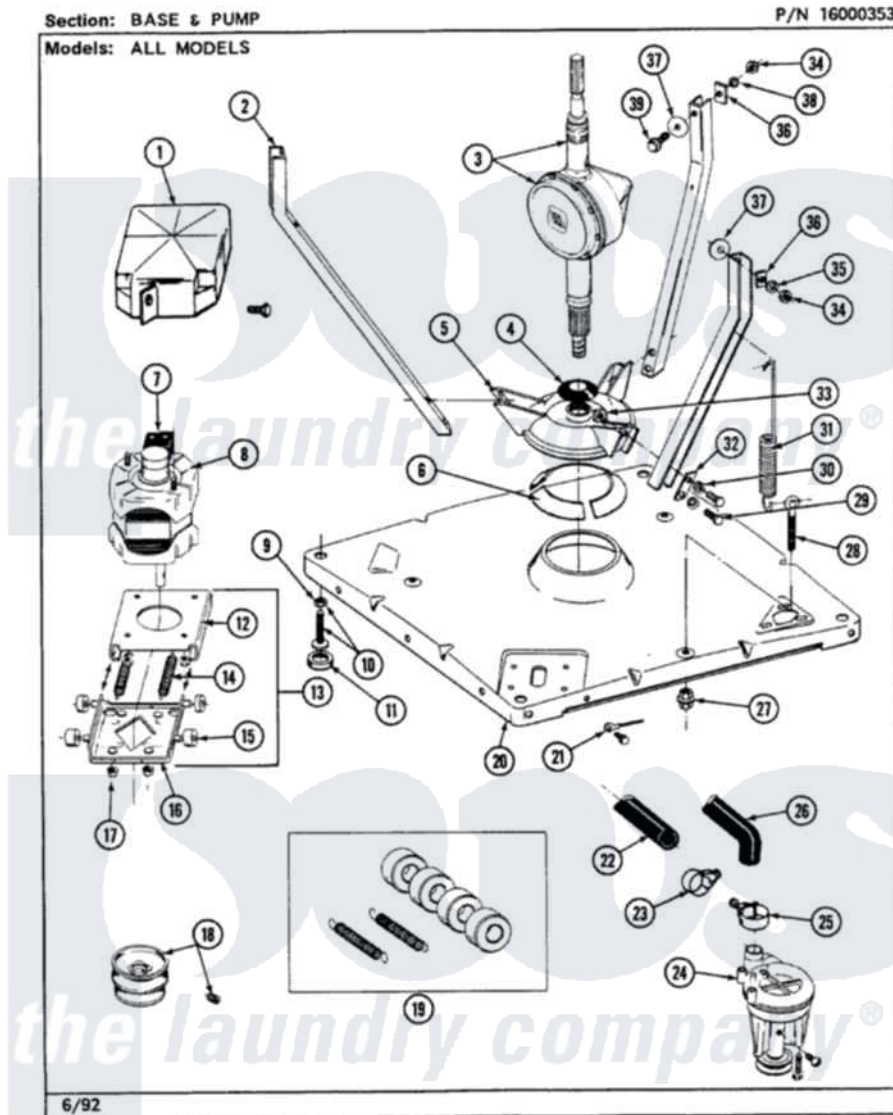

Maytag LSE9900AFL 02 - BASE & PUMP (LSE9900AFL,AFW)

Maytag Residential Maytag LSE9900AFL Stacked Washer and Dryer Parts Parts Diagram 02 - BASE & PUMP (LSE9900AFL,AFW)

Click on the part number to view part

Item	Original Part Number	Replaced By	Status	Part Description
1	213121	3400111		Screw, 12-14 X 5/8
"	215098			Shield, Motor
2	213100		Not Available	PART NOT USED
3	206707	6-2097750		Trans Dee
4	211028	22001586		Deflector, Water
5	203725			Damper W/Bolt And Clip
6	203956			Damper Pad Kit
7	206505		Not Available	PROD. No.201664-15, & No.205463-3.
"	205133		Not Available	(PROD. IDNo. 2-1664-8 & 2-5463)
"	205132		Not Available	SWITCH, MOTOR EXTERNAL START No.201664-14,205463-4 & 201800-4
8	201805	12002351		Motor-Drve
9	210385			Lock Nut For Adjustable Leg
10	Y302699	22003428		Leg, Adjustable

11	210684		Foot, Adjustable Leg
12	214956		Motor Mount Assembly
13	205999		Motor Mount Assembly
14	202718		Springs, Tension
15	204998	205000	Roller And Spring Kit 4+Spr
16	205908		Motor Mount Assembly
17	Y311426	3400029	Nut, Adapter Plate
18	Y053241		Set Screw, Motor Pulley
"	200816	6-2008160	Pulley- MO
19	205000		Roller And Spring Kit 4+Spr
20	203274		Base With Damper Pads
21	901220		Ground Wire
"	210186	3370225	Screw
22	215365	22001448	Hose, Pump
23	200461	285655	Clamp, Hose
24	211880		Screw, HeX Head No.10 X 1/2 Inc
"	202203	6-2022030	Pump As Pa
"	Y015408	22003235	Screw, Bearing Insert
25	202574	3367052	Clamp, Hose
26	213045		Hose, Outer Tub Part Not Used
27	211949		Nut, Adjustment Eyebolt
28	213120	216416	Bolt, Eye/Centering Spring
29	Y015627		Screw- Hex
30	911852	486009	Lockwasher
31	213054		Centering Spring - 3 Used
32	213073		Washer, Double Brace
33	Y052785		Nut, Brace To Damper
34	Y052734		Nut, Carrage Bolts And Bracket
35	Y054867		Washer, Lock
36	212979	Not Available	WASHER, TUB BRACE
37	211100		Washer, Outer Tub
38	Y054867		Washer, Lock
39	205254	W10175938	Bolt
"	200744	W10175939	Bolt