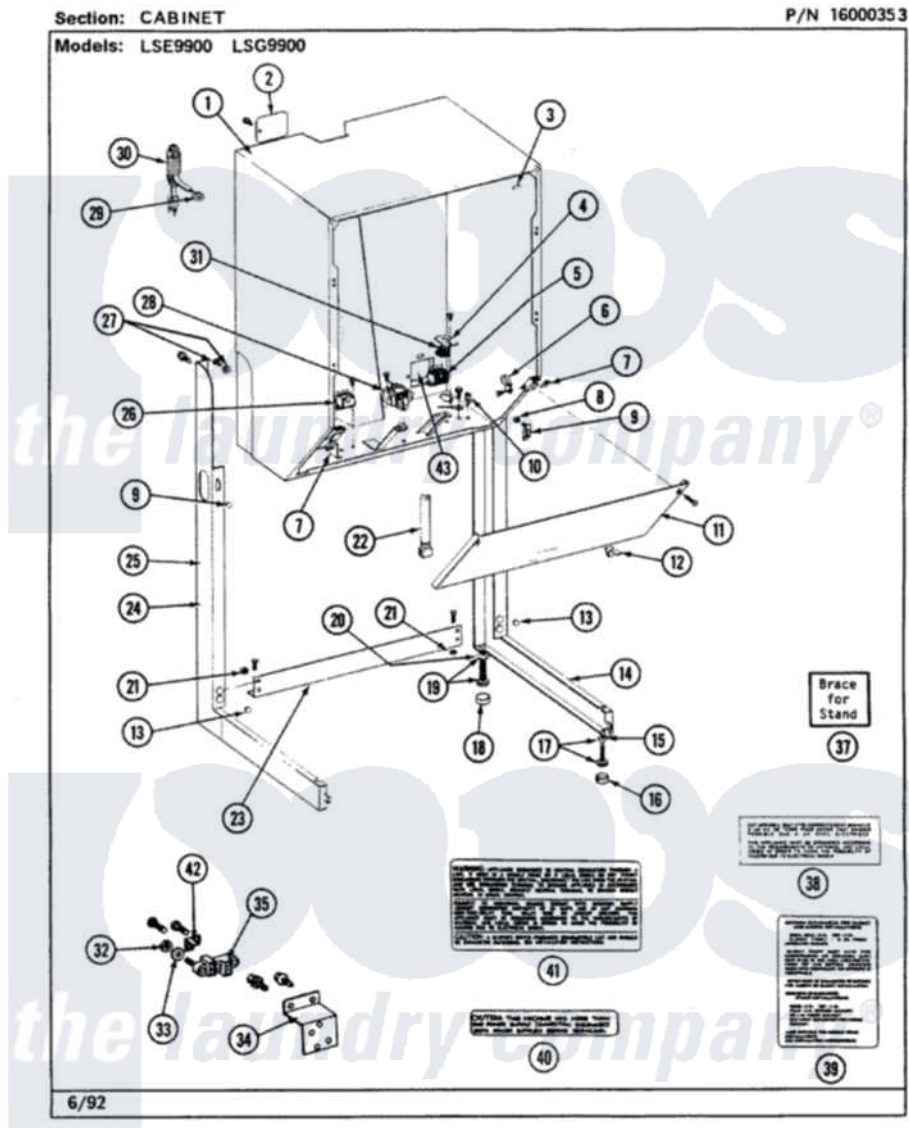

Maytag LSE990AFL 03 - CABINET (LSE990AFL,AFW)

Maytag [Residential Maytag LSE990AFL Stacked Washer and Dryer Parts](#) Parts Diagram 03 - CABINET (LSE990AFL,AFW)

[Click on the part number to view part](#)

Item	Original Part Number	Replaced By	Status	Part Description
1	308055L		Not Available	CABINET (ALM)
2	314470		Not Available	COVER, TERMINAL
"	Y313561			Screw----NA
3	312548			Fastener-Access Panel To CA
4	314532		Not Available	MOUNTING BRACKET
"	211168	W10139210		Screw, 8-18 X 5/16
5	Y251119	3177991		Screw
"	306199			Relay, Heater
6	Y310632	1163839		Screw
"	212458	W10339879		Tie, Cable
7	215075			Fastener, Control Panel To Console
8	214872			Palnut, End Cap Note: Nut, Lamp Holder
9	314489			Guide, Pin
10	Y313262	W10116752		Retainer-