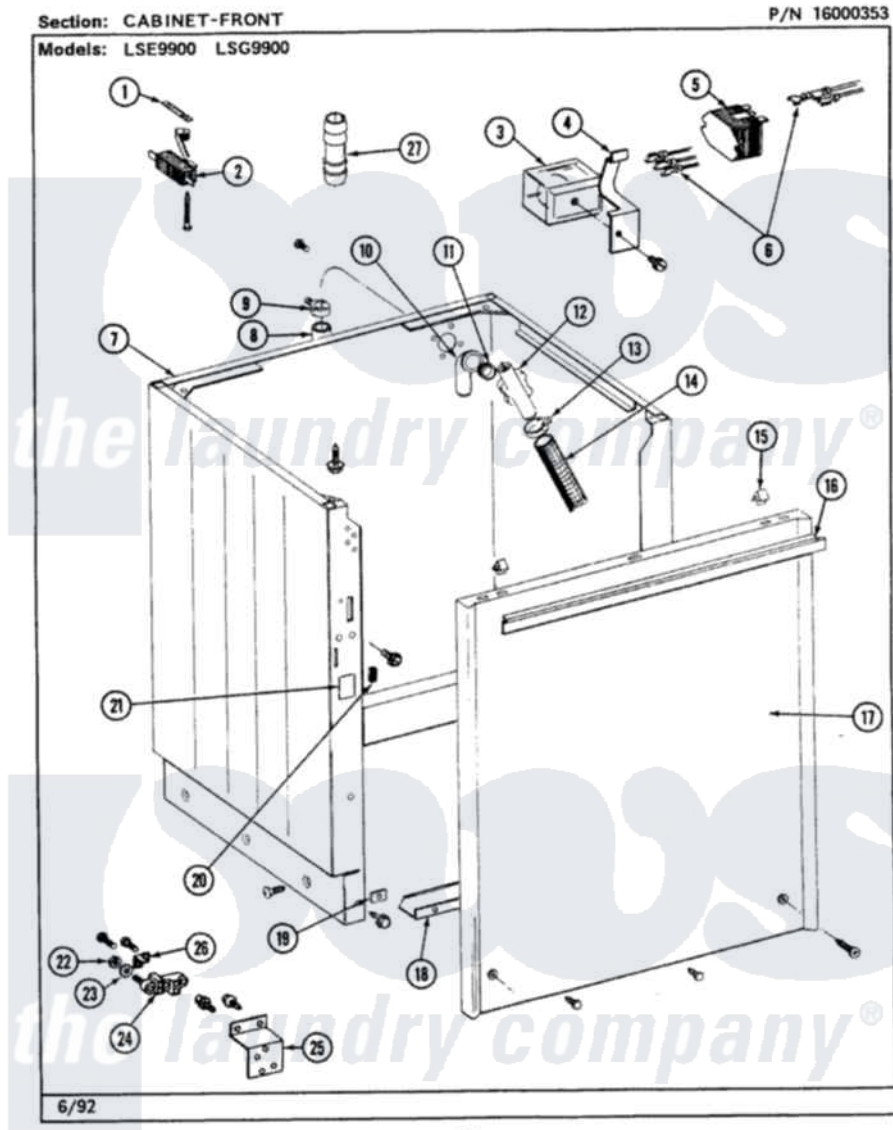

Maytag LSE9900AFL 04 - CABINET-FRONT (LSE9900AFL,AFW)

24

Maytag Residential Maytag LSE9900AFL Stacked Washer and Dryer Parts Parts Diagram 04 - CABINET-FRONT (LSE9900AFL,AFW)

[Click on the part number to view part](#)

Item	Original Part Number	Replaced By	Status	Part Description
1	210866			Nut, Twin Speed
2	202476			Unbalance Switch
"	213501			Screw, No.6-20 X 1-1/8 Inch
3	206421			Relay, Motor Reversing
4	215273			Clip, Spring Relay
"	212949	22001866		Screw, Relay
5	901961	W10133335		Relay, Motor
6	206423			Lower Wire Harness-AC
7	207207L		Not Available	CABINET ALM----NA
"	213007			Xfor Cabinet See Cabinet, Back
"	213122	27001200		Screw
8	Y059149			(7/8" I.D. CARTON OF 50 FT.)
"	216017			Hose, Drain
9	200908	285655		Clamp, Hose

10	Y216016	W10116738	Elbow
11	214765		Gasket, Siphon Break
12	206638		Siphon Break
"	Y014874		Screw, Idler Arm And Sleeve
13	202574	3367052	Clamp, Hose
14	215365	22001448	Hose, Pump
15	215711		Fastener, Spring
16	215266	Not Available	TRIM, FRONT PANEL
17	207205L	22002651	Panel, Front
"	213123	22001496	Front Panel Fastener And Screw
18	211294	90767	Screw, 8A X 3/8 HeX Washer Head Tapping
"	213846		Guard, Belt
19	213280	204439	Screw And Fstner Assembly
20	214376	22002331	Spacer, Front Panel
21	314609	Not Available	CAUTION LABEL
22	311484	112432	Nut
23	Y311270		Washer, Terminal Block
24	400008		Block, Terminal
25	Y312904		Bracket, Terminal Block
26	Y312184		Strap, Grounding
27	Y216015		Coupling, Hose