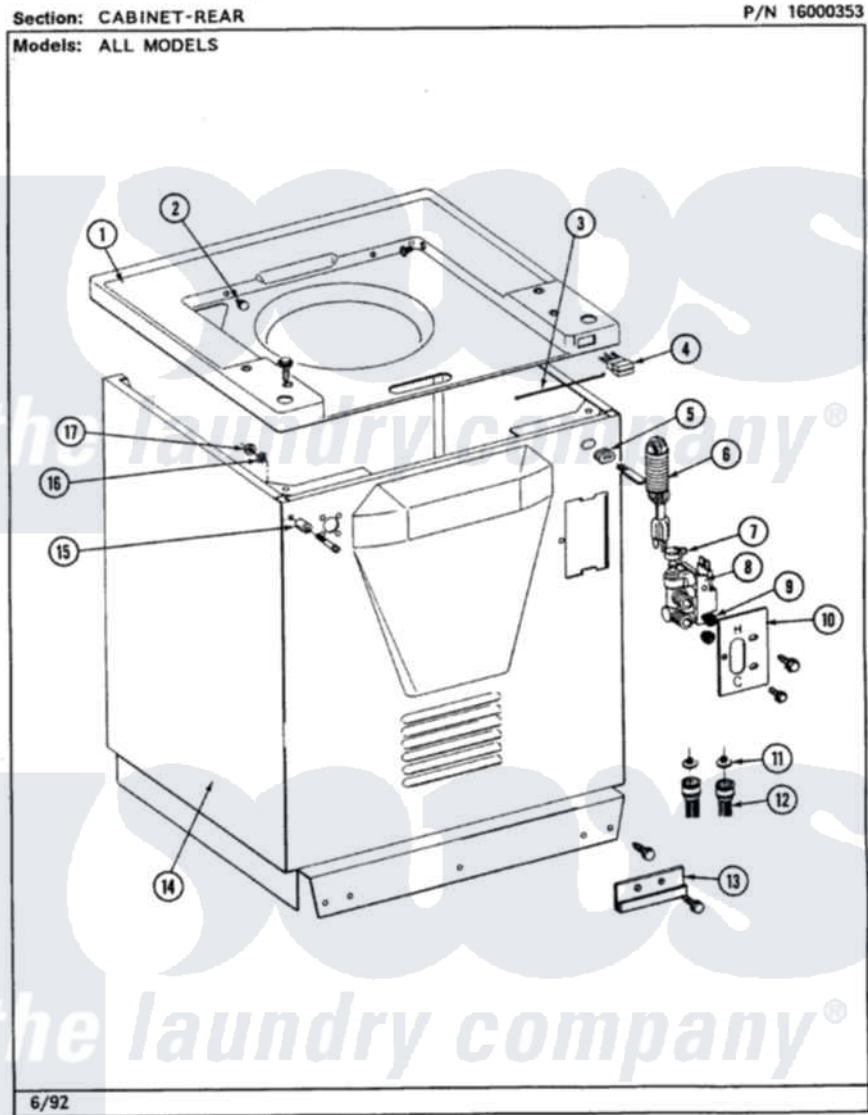

Maytag LSE990AFL 05 - CABINET-REAR (LSE990AFL,AFW)

26

Maytag Residential Maytag LSE990AFL Stacked Washer and Dryer Parts Parts Diagram 05 - CABINET-REAR (LSE990AFL,AFW)

[Click on the part number to view part](#)

Item	Original Part Number	Replaced By	Status	Part Description
1	214354			Screw, Top Cover To Cabnt.
"	207579L		Not Available	TOP COVER (ALMOND)
2	215247		Not Available	BUMPER FOR LID
3	215274		Not Available	TOP COVER RESTRAINT
4	213076		Not Available	PIN FOR PLUG
"	215539			Pin Housing
"	206420		Not Available	EDGE CONNECTOR ASSEMBLY
"	206849			D.C. Wire Harness
5	211881			Grommet, Cord Part Not Used-Gas Models Only
6	Y313559			Screw
"	Y310376			Clip, Door Switch Harness
"	206424		Not Available	POWER CORD
7	201575			Clamp, Hose
8	206413			Water Valve-DC

"	Y313561		Screw---NA
9	214337	96160	Screen
10	215264	22002371	Bracket
"	212276	W10116760	Screw
11	200961	12001413	Strainer And Washer Kit
12	200672	76314	Hose, Inlet 6 Ft. Hose With Elbow
13	215278	Not Available	GLIDE FOR WASHER
14	207207L	Not Available	CABINET ALM---NA
15	215276	Y215513	Standoff, Circuit Board
"	215277	67006908	Screw, Ice Rack
16	310557		Washer
17	Y052659	Y052655	Hex Nut, No.8-32