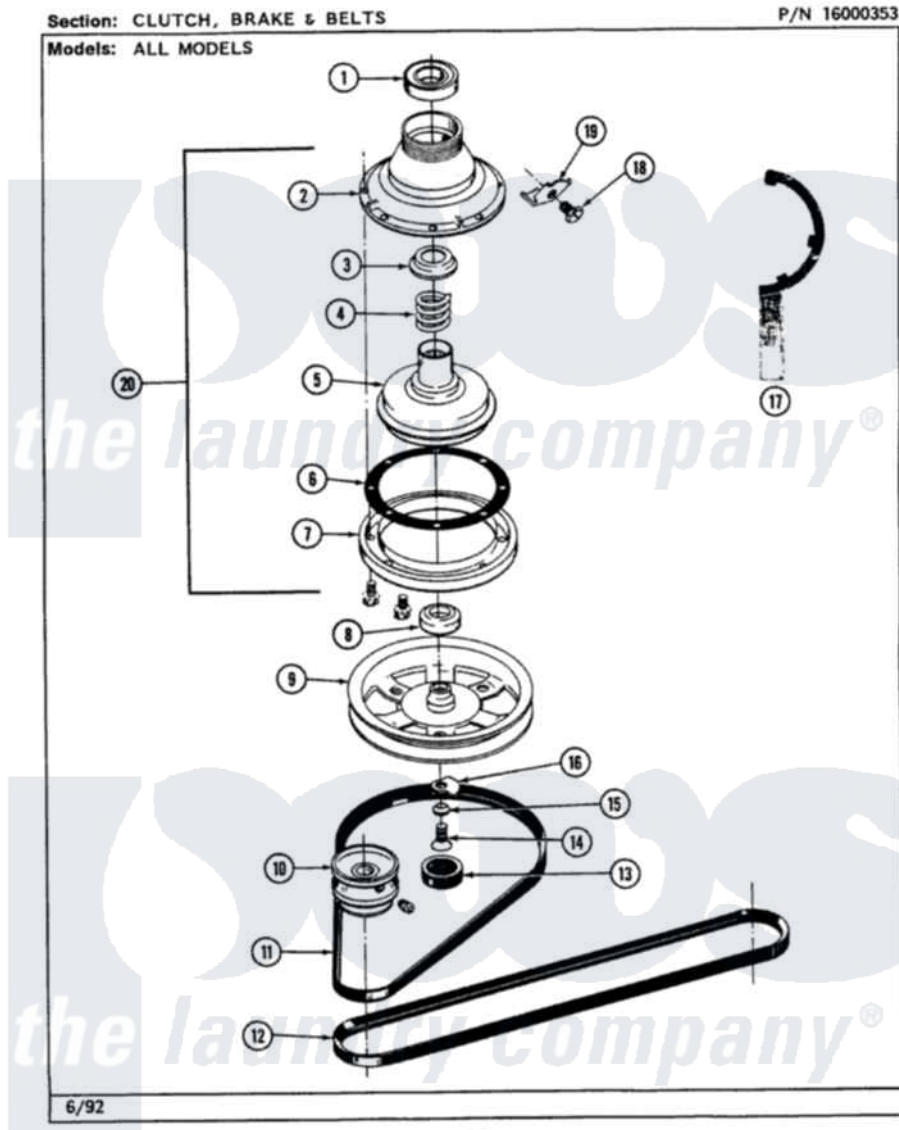

Maytag LSE9900AFL 06 - CLUTCH, BRAKE & BELTS (LSE9900AFx)

38

Maytag Residential Maytag LSE9900AFL Stacked Washer and Dryer Parts Parts Diagram 06 - CLUTCH, BRAKE & BELTS (LSE9900AFx)

[Click on the part number to view part](#)

Item	Original Part Number	Replaced By	Status	Part Description
1	Y200720	22003441		Bearing, Rear
2	211045	6-2011900		Brake Asse
3	211039	6-2011900		Brake Asse
4	211041	6-2011900		Brake Asse
5	201126	6-2011900		Brake Asse
6	211042	6-2011900		Brake Asse
7	211000			SCREW, BRAKE DRUM (HEX HEAD)
"	211043	6-2011900		Brake Asse
8	200835			Bearing, Brake Rotor
9	211059	6-2301530		Pulley
10	Y053241			Set Screw, Motor Pulley
"	200816	6-2008160		Pulley- MO
11	211125			V Belt, Drive Pulley
12	211124			Part Not Used
13	211038		Not Available	CAP, OIL RETAINER

14	211375	681582	Screw
15	211090	22003555	Washer, Stop Lug
16	211089		Lug, Stop Pulley
17	Y038315	038315	Tool
18	213326		Bolt, Sems Retaining Clip
19	213325		Clip, Retaining
20	201190	6-2011900	Brake Asse