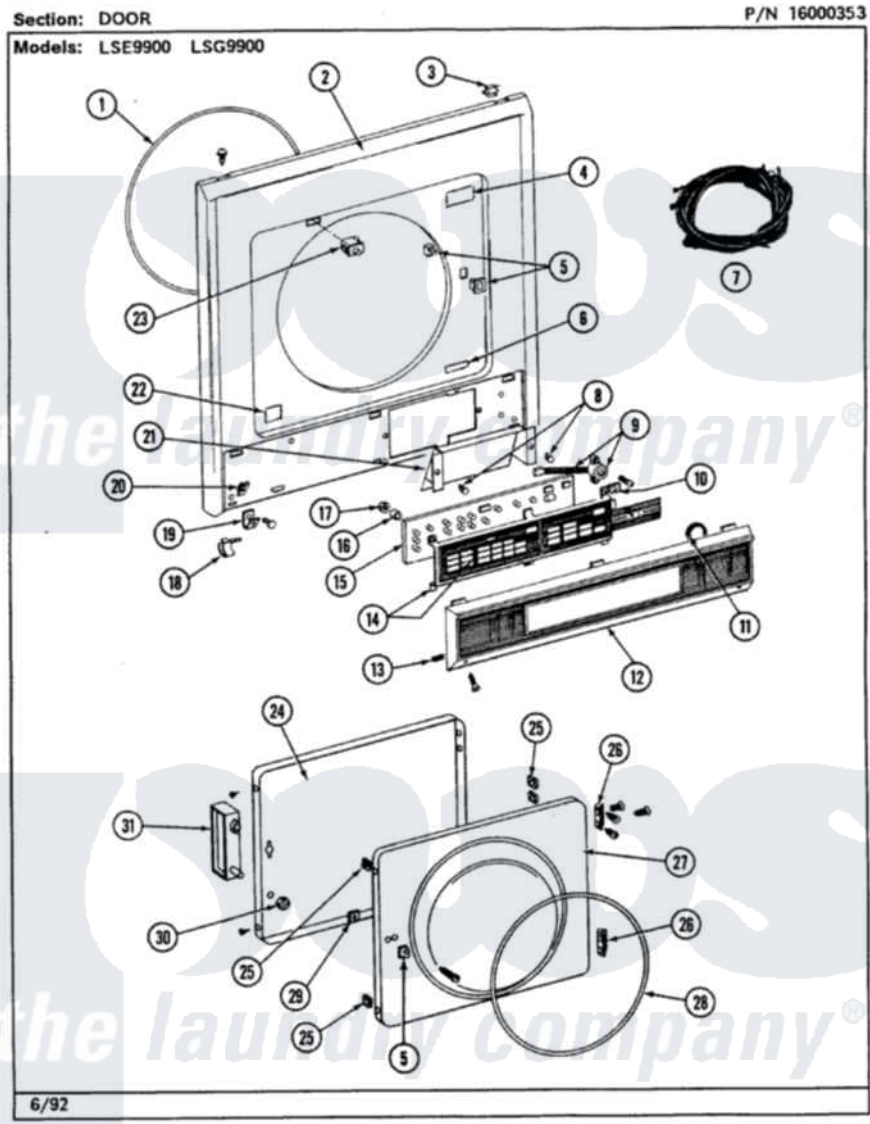

Maytag LSE9900AFL 07 - DOOR (LSE9900AFL,AFW)

4

Maytag Residential Maytag LSE9900AFL Stacked Washer and Dryer Parts Parts Diagram 07 - DOOR (LSE9900AFL,AFW)

Click on the part number to view part

Item	Original Part Number	Replaced By	Status	Part Description
1	314286			Seal For Front Panel
2	212277			Screw, No.8 X 1/2 Inch
"	314474L		Not Available	FRONT PANEL-ALMOND
3	Y310376			Clip, Door Switch Harness
4	Y313927			INSTRUCTION LABEL
5	306436			Door Latch Kit-W
"	312960	489355		Screw, 8 X 1/2
6	314609		Not Available	CAUTION LABEL
7	307854	WR72X242		Slide Assembly RH
"	Y312953			Terminal, Edgeboard
"	910768	M0280301		Tie Electr
8	314523			Clip
9	306070		Not Available	SPEAKER
"	212949	22001866		Screw, Relay
10	912086			Clip, Speed
11	314561		Not Available	AIR SEAL

12	210932		Screw, No.8 X 9/16 Ctsk Note: Screw, Inlet Duct
"	307851	Not Available	CONTROL PANEL
13	314560	Not Available	SEAL, MOISTURE
14	Y307849	Not Available	TOUCH PAD WITH BRACKET
"	211294	90767	Screw, 8A X 3/8 HeX Washer Head Tapping
15	306069	33001048	Control Assembly
16	912075		Spacer, Circuit Board
17	912077		Locknut, Reader Harness
18	314482		Fastener, Spring
19	211294	90767	Screw, 8A X 3/8 HeX Washer Head Tapping
"	314481		Mounting Bracket
20	314748	488660	Nut, Speed
21	314517		Shield For Microprocessor
22	314486	Not Available	LABEL
23	Y305753	W10169313	Switch-Dor
24	314475L		Panel, Outer Door
25	Y313910		Clip, Door Liner To Outer Panel
26	Y304577	33001230	Hinge, Door
"	Y314062		Screw, Door Hinge And Panel
27	306676	Not Available	INNER DOOR WITH KNOB
28	314077		Door Seal
29	Y313911		Door Strike Retainer
30	214872		Palnut, End Cap Note: Nut, Lamp Holder
31	314476	Not Available	HANDLE,DOOR