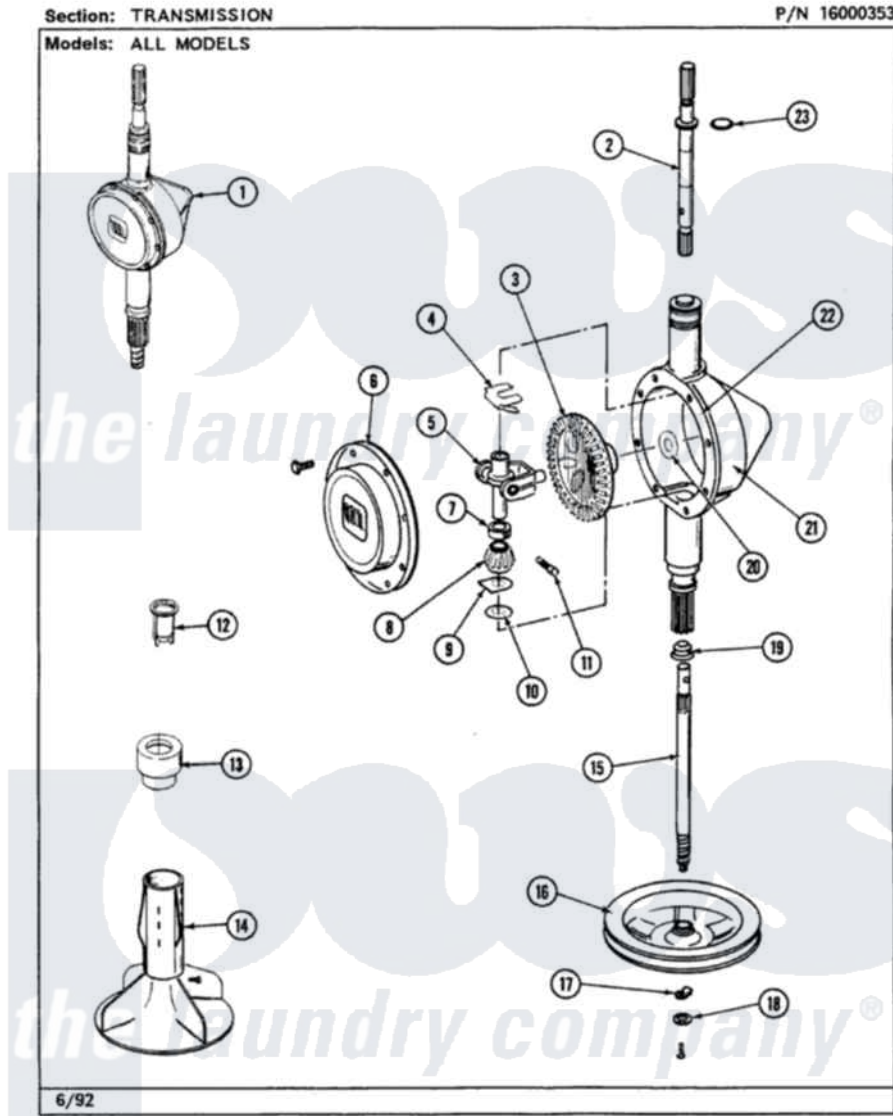

Maytag LSE9900AFL 12 - TRANSMISSION (LSE9900AFL,AFW)

32

Maytag Residential Maytag LSE9900AFL Stacked Washer and Dryer Parts Parts Diagram 12 - TRANSMISSION (LSE9900AFL,AFW)

[Click on the part number to view part](#)

Item	Original Part Number	Replaced By	Status	Part Description
1	206707	6-2097750		Trans Dee
2	207153	6-2097820		Kit- Shaft
3	206713	6-2067130		Gear- Beve
4	215581			Spring, Agitator Shaft
5	206685	6-2066850		Yoke
6	206628			Cover, Transmission
"	215417		Not Available	SCREW, TRANSMISSION COVER
7	215415		Not Available	COLLAR, LOWER
8	215401	W10221114		Pinion
9	215395			Plate, Clutch
10	211483	6-2114830		Washer- SP
11	Y206629			Pin, Collar
12	215733			Dispensing Cup
13	215721			Dispensing Cap
14	207538			Agitator W/Lock Screw

"	206478	Not Available	SCREW & WASHER FOR AGITATOR
15	215410	12001450	Ctr Shaft W/Collar Andkeeper-Dp
16	211059	6-2301530	Pulley
17	211089		Lug, Stop Pulley
"	211375	681582	Screw
18	211090	22003555	Washer, Stop Lug
19	206602	207843	Lip Seal Repair Kit
20	215394		Washer, Bevel Gear
21	206624	6-2097750	Trans Dee
22	Y058700	675652	Adhesive
23	210690		Seal, Rubber