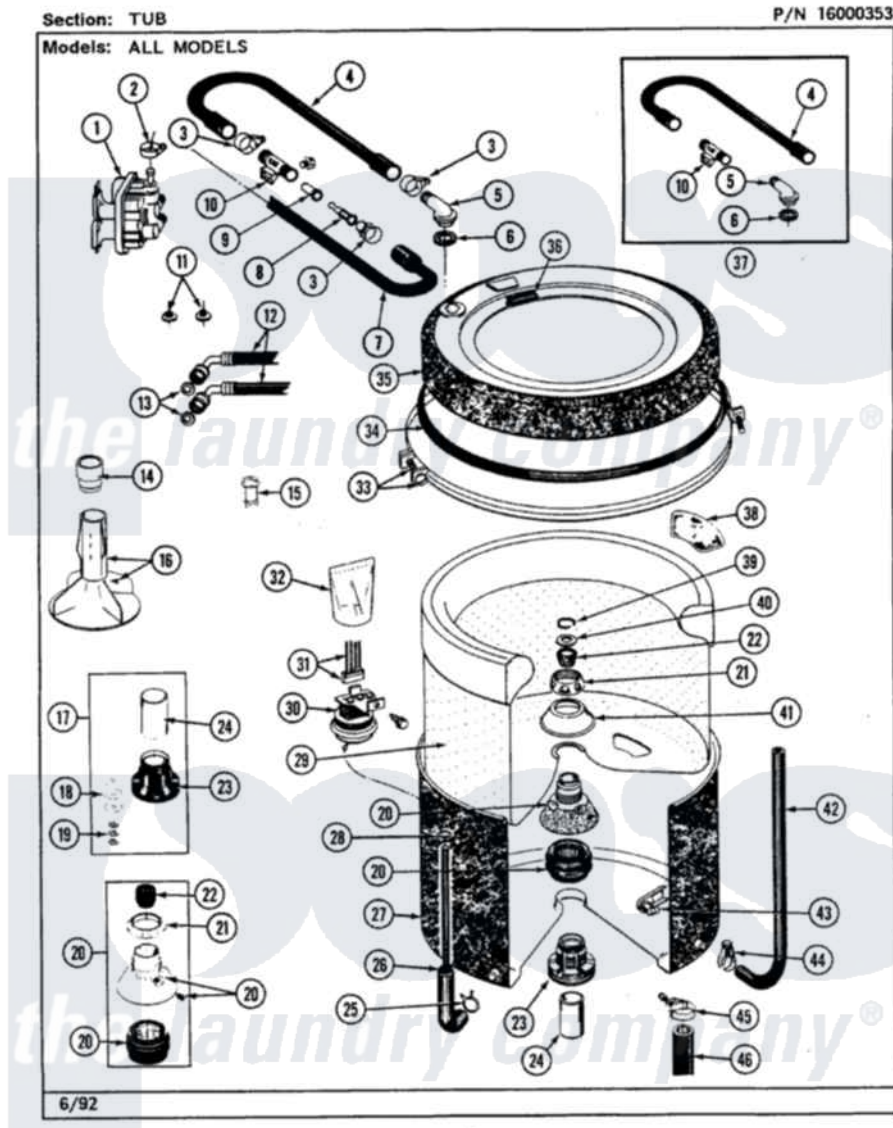

# Maytag LSE9900AFL 13 - TUB (LSE9900AFL,AFW)

28

Maytag Residential Maytag LSE9900AFL Stacked Washer and Dryer Parts Parts Diagram 13 - TUB (LSE9900AFL,AFW)  
Click on the part number to view part

Item	Original Part Number	Replaced By	Status	Part Description
1	<a href="#">206413</a>			Water Valve-DC
2	<a href="#">201575</a>			Clamp, Hose
3	202515	<a href="#">596669</a>		Clamp, Manifold
4	<a href="#">Y215234</a>			Hose, Injector Fill
5	<a href="#">215235</a>			Tube, Injector
6	<a href="#">215233</a>			Seal For Injector Tube
7	<a href="#">213013</a>			Hose, Injector
8	<a href="#">213015</a>			Nozzle, Injector
9	213016	<a href="#">216201</a>		Nozzle
10	Y310632	<a href="#">1163839</a>		Screw
"	213057	<a href="#">22213057</a>		Sleeve- In
11	200961	<a href="#">12001413</a>		Strainer And Washer Kit
12	200672	<a href="#">76314</a>		Hose, Inlet 6 Ft. Hose With Elbow
13	<a href="#">Y013783</a>			Washer, Inlet Hose
14	<a href="#">215721</a>			Dispensing Cap
15	<a href="#">215733</a>			Dispensing Cup