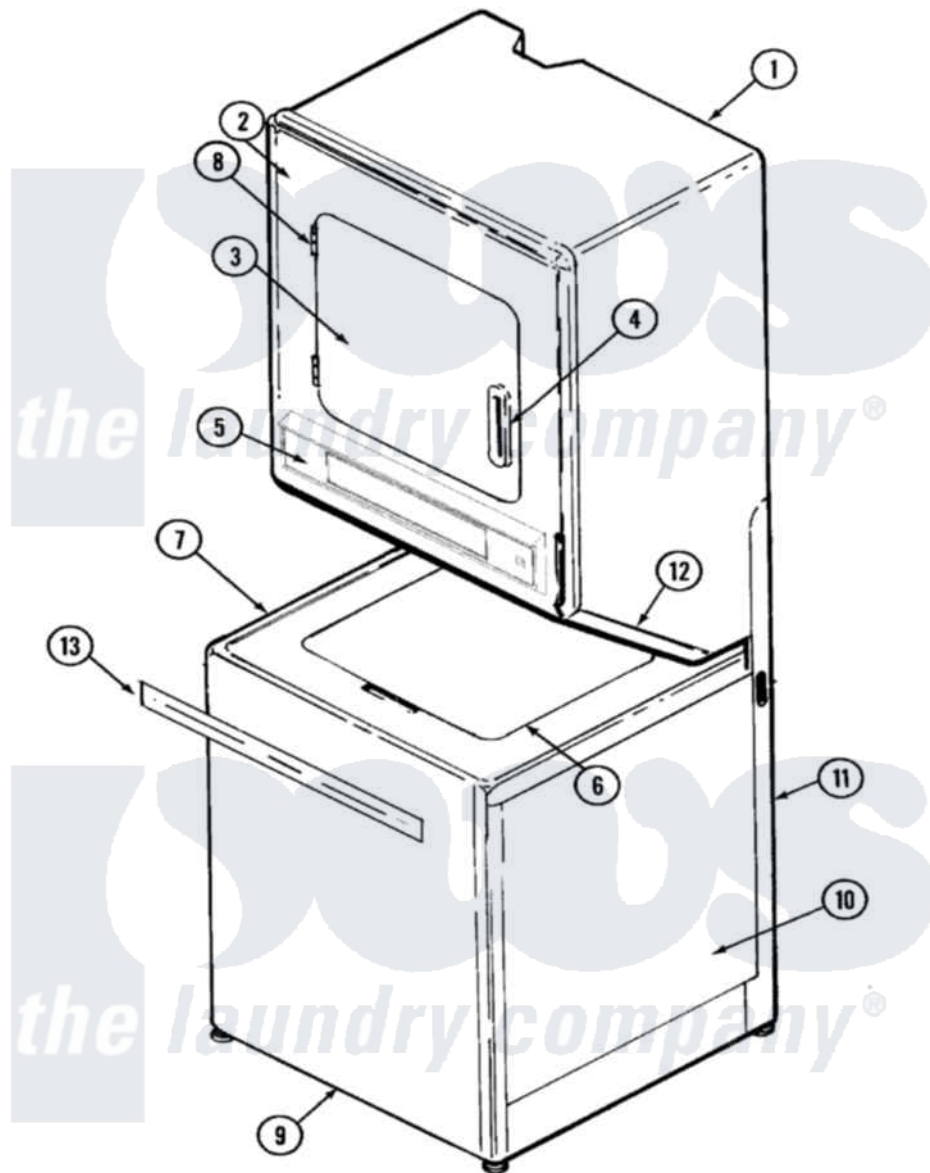

# Maytag LSE9904ACE 07 - FRONT

Maytag Residential Maytag LSE9904ACE Stacked Washer and Dryer Parts Diagram 07 - FRONT  
 Click on the part number to view part

Item	Original Part Number	Replaced By	Status	Part Description
1	<a href="#">308055</a>			Cabinet
2	33001398		Not Available	PANEL, FRONT (WHT)
"	33001486	<a href="#">98008544</a>		Screw
"	<a href="#">33001188</a>			Panel, Front
3	<a href="#">314475</a>			Panel, Outer Door
4	315425		Not Available	HANDLE, DOOR
5	<a href="#">33001318</a>			Panel, Control
6	22001080		Not Available	LID (WHT)
7	22001064		Not Available	COVER, TOP (WHT)
8	<a href="#">33001230</a>			Hinge, Door
9	<a href="#">207205</a>			Panel, Front
10	22001065	<a href="#">22002133</a>		Cabinet
11	<a href="#">Y306110</a>			Stand, Dryer
12	<a href="#">33001050</a>			Panel, Access
13	215266		Not Available	TRIM, FRONT PANEL
14	<a href="#">33001317</a>			Manual, Use And Care