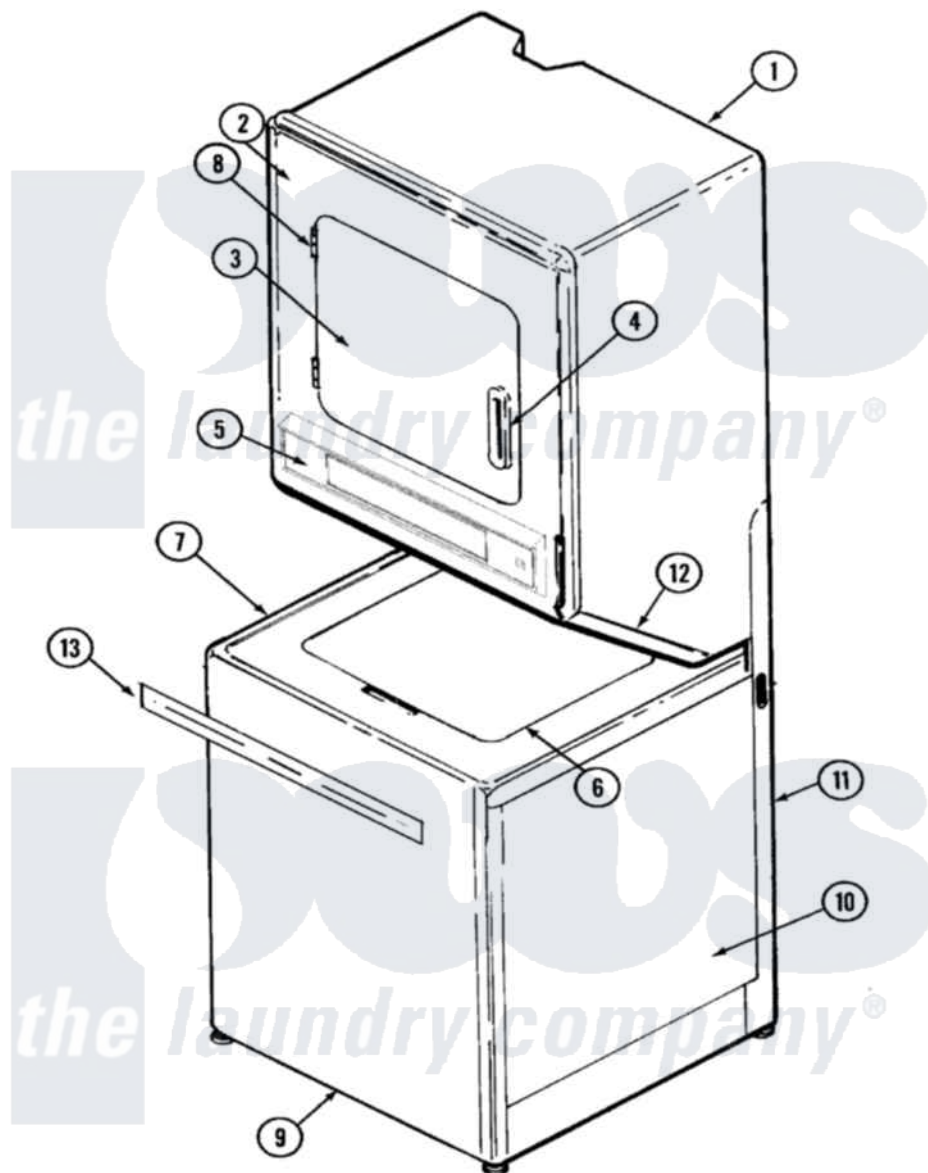

Maytag LSE9904ACL 07 - FRONT

Maytag Residential Maytag LSE9904ACL Stacked Washer and Dryer Parts Diagram 07 - FRONT
 Click on the part number to view part

Item	Original Part Number	Replaced By	Status	Part Description
1	308055L		Not Available	CABINET (ALM)
2	33001397		Not Available	PANEL, FRONT (ALM)
"	33001189			Panel, Front
"	33001486	98008544		Screw
3	314475L			Panel, Outer Door
4	314476		Not Available	HANDLE, DOOR
5	33001319		Not Available	PANEL, CONTROL (BLK)
6	22001081		Not Available	LID (ALM)---NA
7	22001063	22002646		Cover, Top
8	33001230			Hinge, Door
9	207205L	22002651		Panel, Front
10	22001067		Not Available	CABINET (ALM)
11	306110L	33002516		Stand, Dryer
12	33001051	33002365		Panel- Acc
13	215266		Not Available	TRIM, FRONT PANEL
14	33001317			Manual, Use And Care