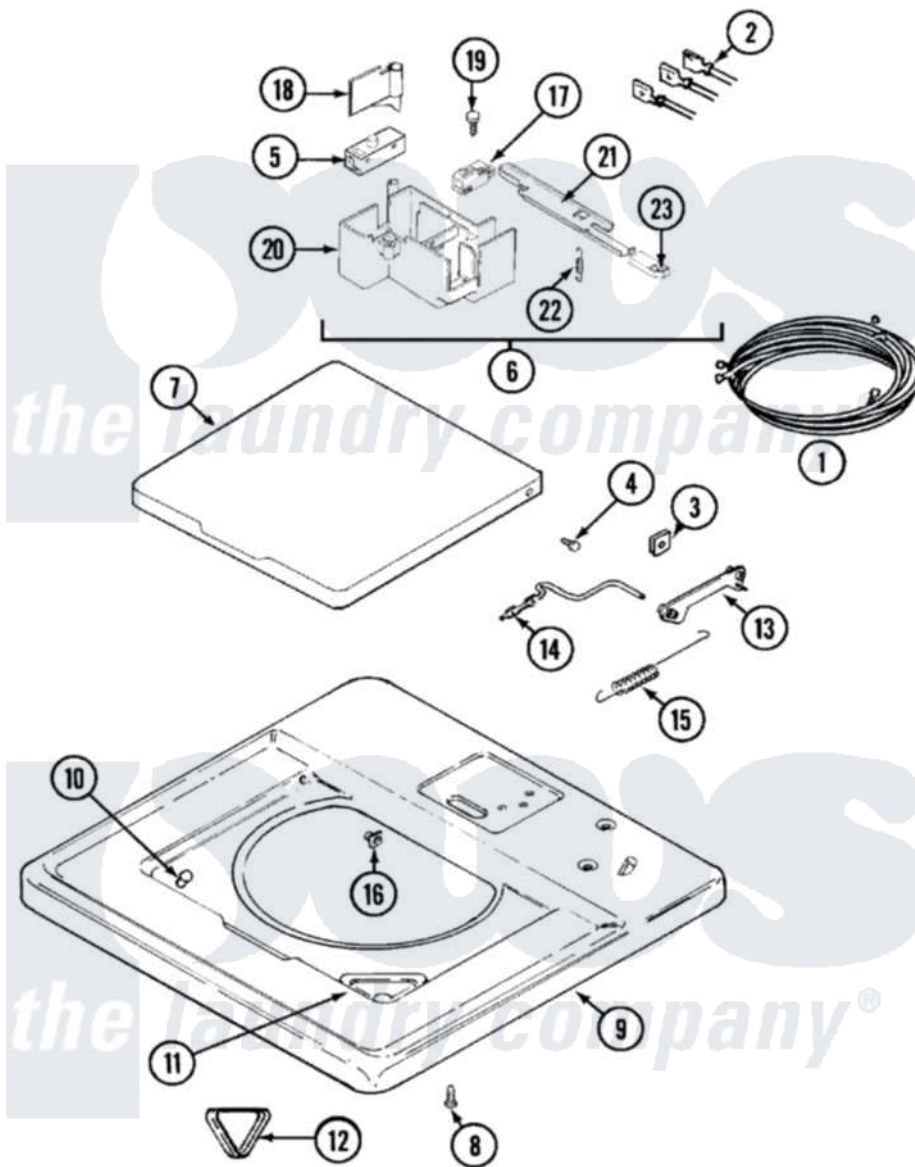

Maytag LSE9904ACL 11 - TOP & LID

Maytag Residential Maytag LSE9904ACL Stacked Washer and Dryer Parts Diagram 11 - TOP & LID
 Click on the part number to view part

Item	Original Part Number	Replaced By	Status	Part Description
1	208780		Not Available	WIRE HARNESS, WASHE (AC)
"	208779		Not Available	WIRE HARNESS (UPR)
"	22001430		Not Available	WIRE HARNESS, MAIN
2	208782		Not Available	WIRE HARNESS, LID SWITCH
3	22001194			Clip, Spring
4	22001001			Screw
5	208824			Pc Switch, Lid
6	22001284			Switch Assembly, Lid
7	22001081		Not Available	LID (ALM)---NA
8	214354			Screw, Top Cover To Cabnt.
9	22001063	22002646		Cover, Top
10	212716			Bumper, Lid
11	22001200	22001008		Cup, Bleach
12	215374		Not Available	GASKET FOR BLEACH CUP
13	22001189			Rod, Restraint

14	22001208	Rod, Counter Balance
15	Y216184	Spring, Counter Balance
16	22001193	Bearing, Counter Balance
17	208825	Switch, Pc
18	22001283	Trigger
19	215537	Screw
"	22001183	Screw
20	22001285	Holder, Switch
21	22001286	Switch, Arm
22	22001287	Spring, Switch
23	22001250	Glide, Switch Arm