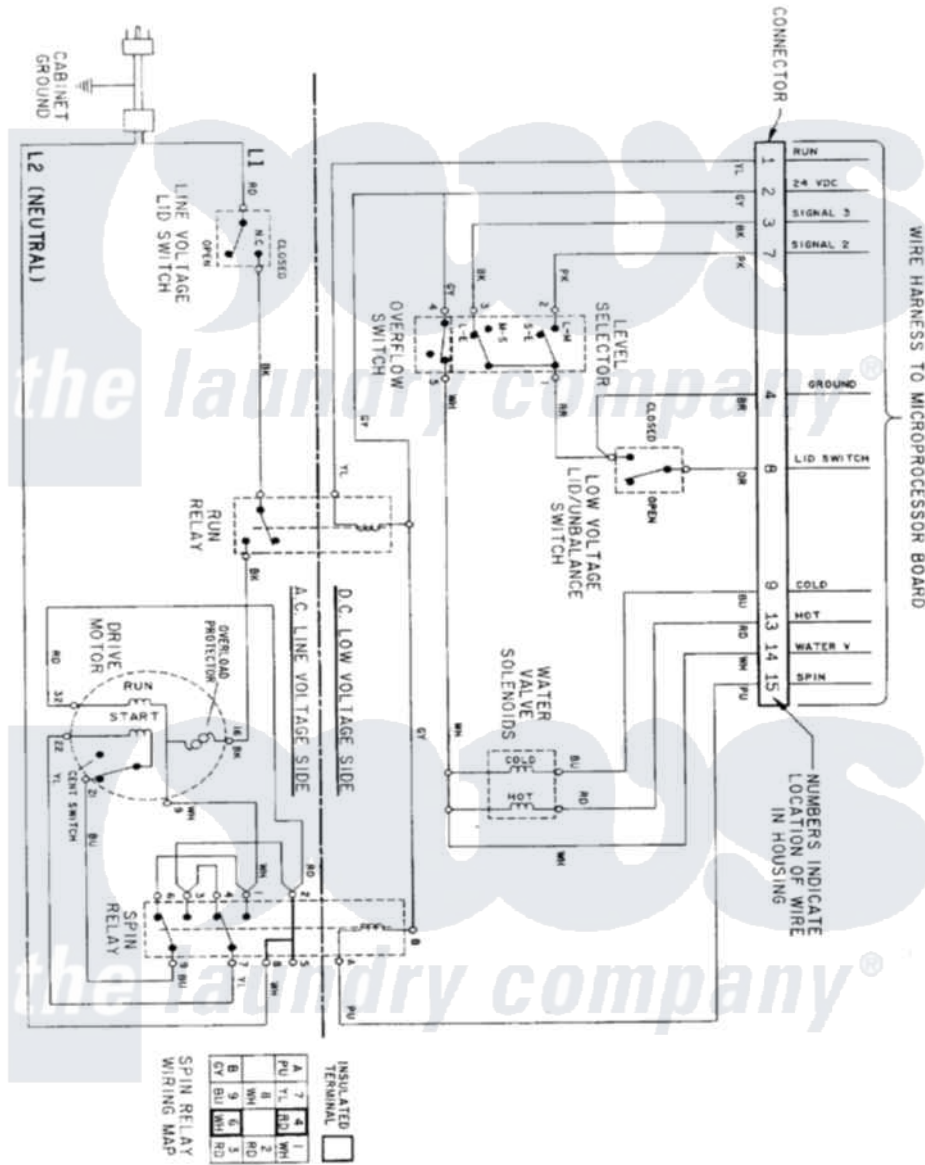

# Maytag LSE9904ACL 16 - WIRING INFORMATION-ALL MODELS (WASHER)

Maytag Residential Maytag LSE9904ACL Stacked Washer and Dryer Parts Parts Diagram 16 - WIRING INFORMATION-ALL MODELS (WASHER)  
 Click on the part number to view part

Item	Original Part Number	Replaced By	Status	Part Description
NI	15001292		Not Available	WIRING INFORMATION