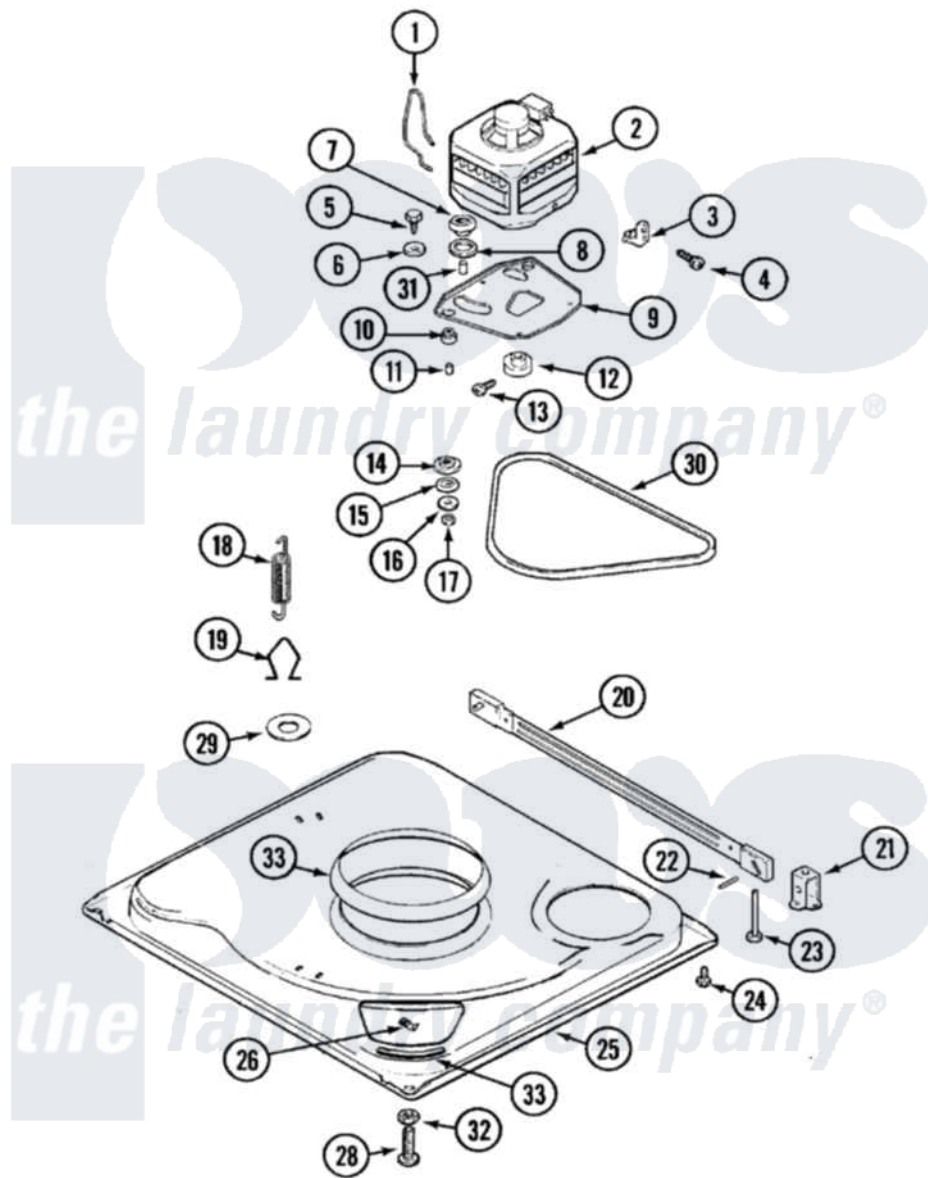

Maytag LSE9904ACM 01 - BASE (LSE9904ACM)

Maytag [Residential Maytag LSE9904ACM Stacked Washer and Dryer Parts](#) Parts Diagram 01 - BASE (LSE9904ACM)
 Click on the part number to view part

Item	Original Part Number	Replaced By	Status	Part Description
1	Y302699	22003428		Leg, Adjustable
2	22001172	22002150		Base
3	Y015627			Screw- Hex
4	205254	W10175938		Bolt
"	200744	W10175939		Bolt
5	213053			Brace, Tub Part Not Used
6	22001300			Spring, Centering
7	203725			Damper W/Bolt And Clip
8	203956			Damper Pad Kit
9	213073			Washer, Double Brace
10	215365	22001448		Hose, Pump
11	216416			Bolt, Eye/Centering Spring
12	901220			Ground Wire
13	213045			Hose, Outer Tub Part Not Used
14	202574	3367052		Clamp, Hose
15	202574	3367052		Clamp, Hose

16	Y311426	3400029	Nut, Adapter Plate
17	22001301		Mount, Motor Lower-Assembly
18	200816	6-2008160	Pulley- MO
19	201805	12002351	Motor-Drve
20	211028	22001586	Deflector, Water
21	911852	486009	Lockwasher
22	206505	Not Available	PROD. No.201664-15, & No.205463-3.
"	205132	Not Available	SWITCH, MOTOR EXTERNAL START No.201664-14,205463- 4 & 201800-4
23	215098		Shield, Motor
24	Y052734		Nut, Carrage Bolts And Bracket
25	Y052785		Nut, Brace To Damper
26	210385		Lock Nut For Adjustable Leg
27	211949		Nut, Adjustment Eyebolt
28	202203	6-2022030	Pump As Pa
29	204998	205000	Roller And Spring Kit 4+Spr
30	212979	Not Available	WASHER, TUB BRACE
31	210684		Foot, Adjustable Leg
32	Y015408	22003235	Screw, Bearing Insert
33	912365	3370225	Screw
34	211880		Screw, HeX Head No.10 X 1/2 Inc
35	213121	3400111	Screw, 12-14 X 5/8
36	Y053241		Set Screw, Motor Pulley
37	205000		Roller And Spring Kit 4+Spr
38	206707	6-2097750	Trans Dee
39	214956		Motor Mount Assembly
40	Y054867		Washer, Lock
41	211100		Washer, Outer Tub
42	315471	22003298	Retainer, Wire