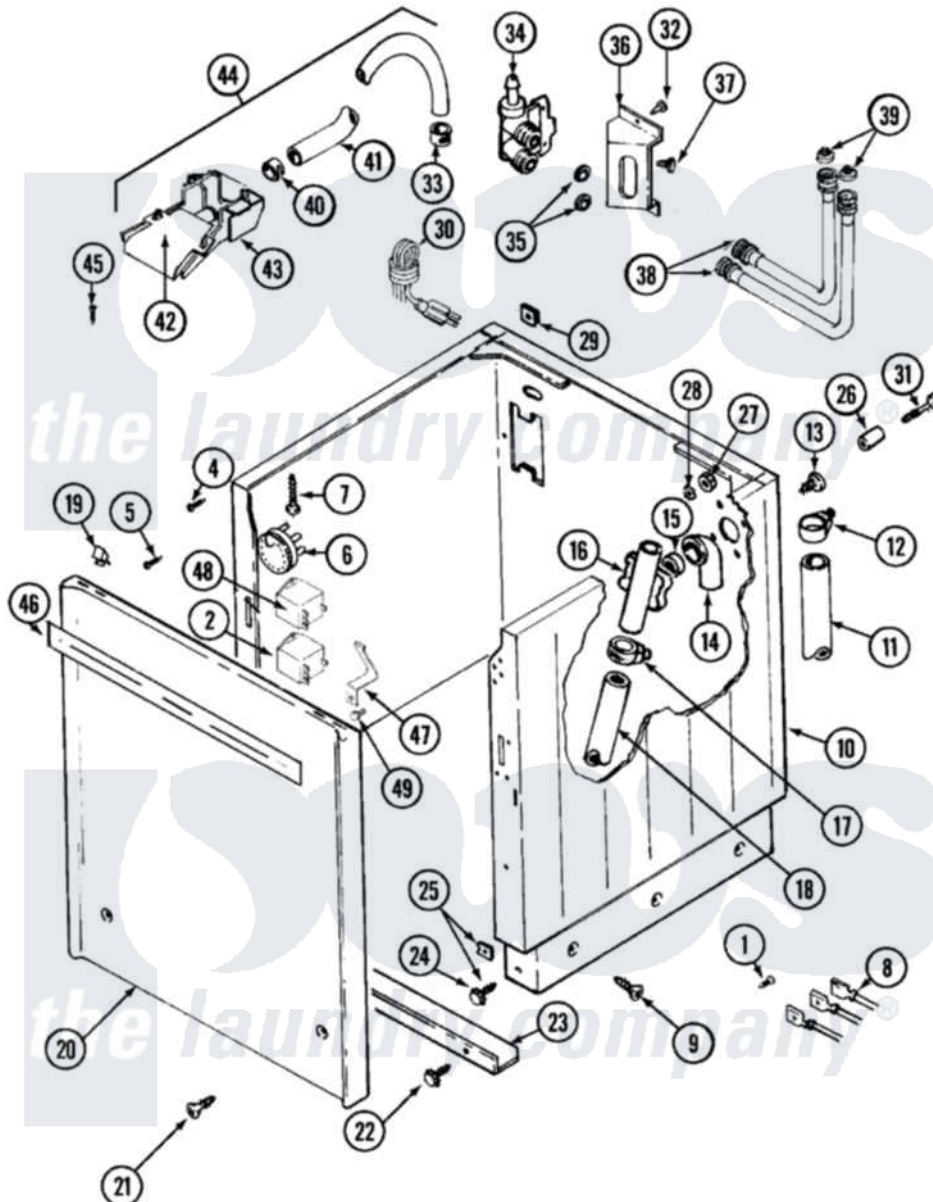

Maytag LSE9904ACM 02 - CABINET (LSE9904ACM)

Maytag Residential Maytag LSE9904ACM Stacked Washer and Dryer Parts Parts Diagram 02 - CABINET (LSE9904ACM)

[Click on the part number to view part](#)

Item	Original Part Number	Replaced By	Status	Part Description
1	Y251119	3177991		Screw
2	206421			Relay, Motor Reversing
3	Y310376			Clip, Door Switch Harness
4	33001324	Y313559		Screw
5	Y251119	3177991		Screw
6	206418			Water Level Switch-Digital
7	214354			Screw, Top Cover To Cabnt.
8	22001587		Not Available	HARNES, WIRE (UPR)
"	22001430		Not Available	WIRE HARNES, MAIN
9	213007			Xfor Cabinet See Cabinet, Back
10	22001067		Not Available	CABINET (ALM)
11	Y059149			(7/8" I.D. CARTON OF 50 FT.)
"	216017			Hose, Drain
12	200908	285655		Clamp, Hose