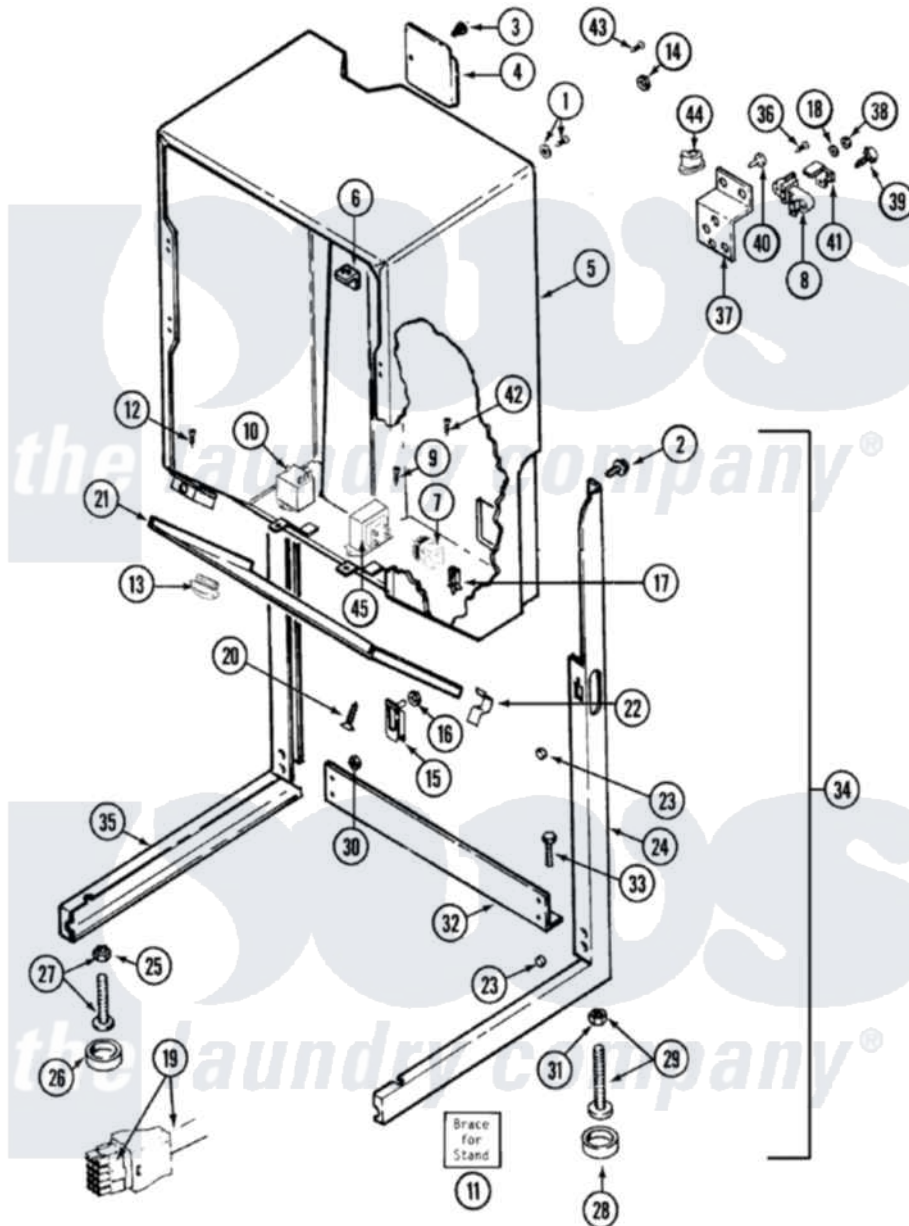

Maytag LSE9904ACM 03 - CABINET-DRYER (LSE9904ACM)

Maytag Residential Maytag LSE9904ACM Stacked Washer and Dryer Parts Parts Diagram 03 - CABINET-DRYER (LSE9904ACM)

Click on the part number to view part

Item	Original Part Number	Replaced By	Status	Part Description
1	303846	22003781		Screw, Ground Strap
2	314663	214354		Screw, Top Cover To Cabnt.
3	Y313561			Screw----NA
4	314470		Not Available	COVER, TERMINAL
5	308055L		Not Available	CABINET (ALM)
6	312548			Fastener-Access Panel To CA
7	306199			Relay, Heater
8	400008			Block, Terminal
9	212276	W10116760		Screw
10	901961	W10133335		Relay, Motor
11	306128		Not Available	BRACE FOR STAND-ACCESSORY
12	Y251119	3177991		Screw
13	22001195	22002595		Bumper
14	Y311426	3400029		Nut, Adapter Plate
15	314489			Guide, Pin

16	214872		Palnut, End Cap Note: Nut, Lamp Holder
17	Y313262	W10116752	Retainer-
18	Y311270		Washer, Terminal Block
19	33001394		Wire Harness, Main
"	22001430		Not Available WIRE HARNESS, MAIN
"	22001587		Not Available HARNESS, WIRE (UPR)
20	314477		Screw, Access Panel
21	33001051	33002365	Panel- Acc
"	33001130		Shield, Reflective
22	314482		Fastener, Spring
23	314498		Pad, Dryer Leg
24	33001294	33002361	Leg Assembly ----NA
25	Y052740	62739	Nut, Lock
26	Y314137		Foot, Rubber
27	Y305086		Adjustable Leg And Nut
28	210684		Foot, Adjustable Leg
29	Y302699	22003428	Leg, Adjustable
30	Y052721		Nut, Terminal Block Plate
31	210385		Lock Nut For Adjustable Leg
32	314499		Not Available BRACE
33	214354		Screw, Top Cover To Cabnt.
34	306110L	33002516	Stand, Dryer
35	33001296	33002362	Leg Assembly ----NA
36	Y312209	W10001200	Screw
37	Y312904		Bracket, Terminal Block
38	311484	112432	Nut
39	33001245		Screw----NA
40	Y310632	1163839	Screw
41	Y312184		Strap, Grounding
42	Y251119	3177991	Screw
43	216042	22001627	Screw
44	211881		Grommet, Cord Part Not Used- Gas Models Only
45	306062		Transformer, Lower Dryer Base