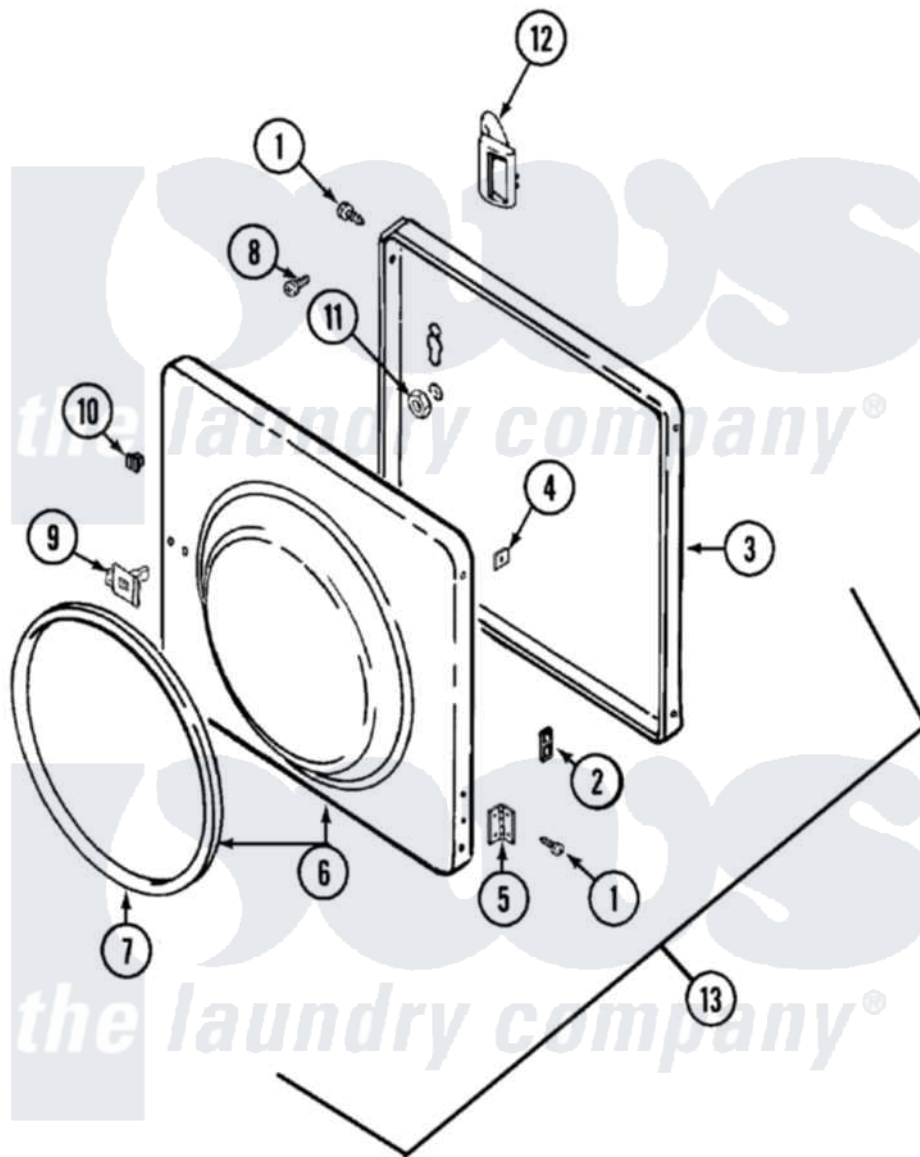

Maytag LSE9904ACM 05 - DOOR (LSE9904ACM)

Maytag [Residential Maytag LSE9904ACM Stacked Washer and Dryer Parts](#) Parts Diagram 05 - DOOR (LSE9904ACM)
 Click on the part number to view part

Item	Original Part Number	Replaced By	Status	Part Description
1	Y314062			Screw, Door Hinge And Panel
2	33001222			Speednut, Twin
"	33001221	22001817		Sheet, Sound Damper
"	Y313907			Fastener, Twin
3	314475L			Panel, Outer Door
4	Y313910			Clip, Door Liner To Outer Panel
5	33001230			Hinge, Door
6	33001002			Door, Inner
7	33001005			Seal, Door
8	312960	489355		Screw, 8 X 1/2
9	Y304578	LA-1003		Door Catch Kit
10	Y313911			Door Strike Retainer
11	214872			Palnut, End Cap Note: Nut, Lamp Holder
12	33001476	33002344		Handle, Door
13	22001528		Not Available	DOOR (ALM)