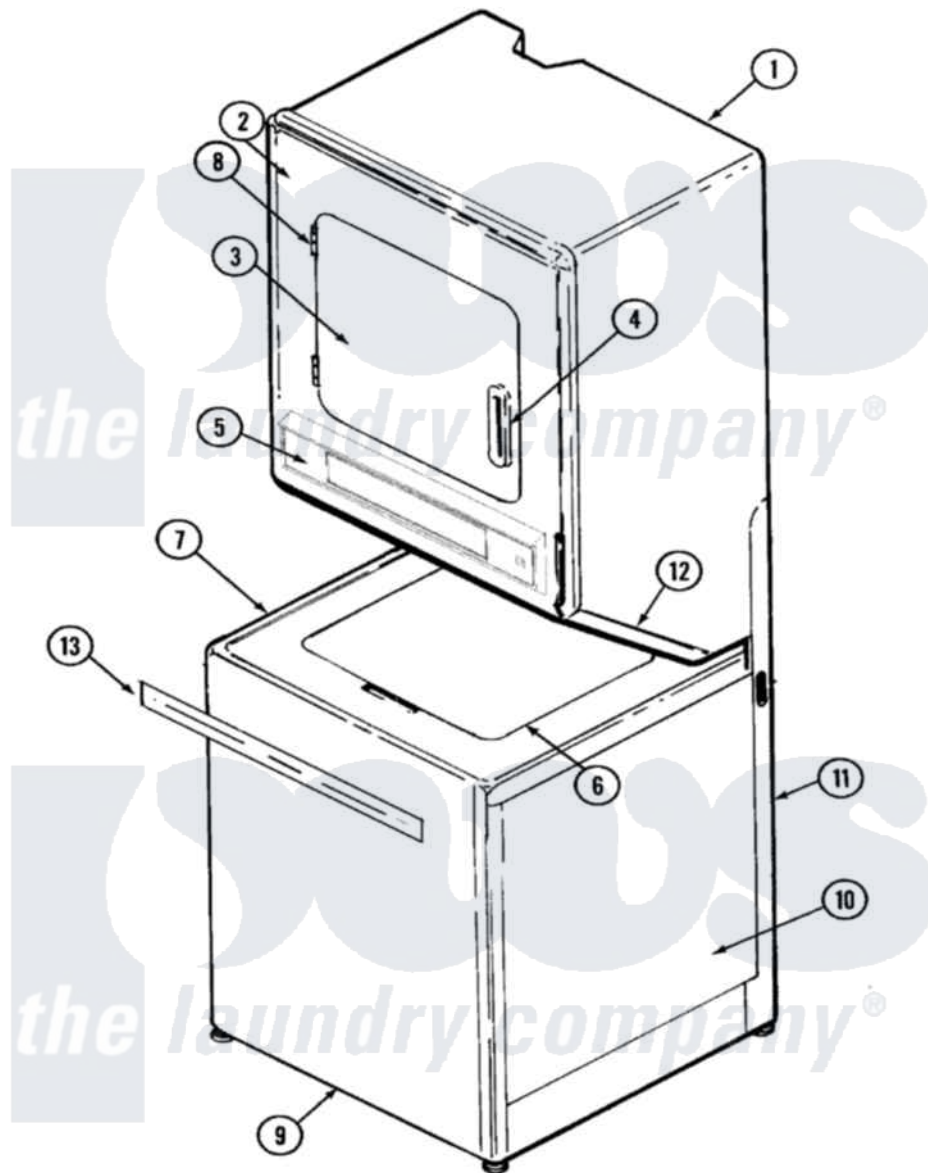

# Maytag LSE9904ACM 07 - FRONT (LSE9904ACM)

Maytag Residential Maytag LSE9904ACM Stacked Washer and Dryer Parts Parts Diagram 07 - FRONT (LSE9904ACM)  
 Click on the part number to view part

Item	Original Part Number	Replaced By	Status	Part Description
1	308055L		Not Available	CABINET (ALM)
2	33001397		Not Available	PANEL, FRONT (ALM)
"	33001486	<a href="#">98008544</a>		Screw
3	<a href="#">314475L</a>			Panel, Outer Door
4	33001476	<a href="#">33002344</a>		Handle, Door
5	22001526		Not Available	PANEL, CONTROL (ALM)
6	22001081		Not Available	LID (ALM)---NA
7	22001063	<a href="#">22002646</a>		Cover, Top
8	<a href="#">33001230</a>			Hinge, Door
9	207205L	<a href="#">22002651</a>		Panel, Front
10	22001067		Not Available	CABINET (ALM)
11	306110L	<a href="#">33002516</a>		Stand, Dryer
12	33001051	<a href="#">33002365</a>		Panel- Acc
13	215266		Not Available	TRIM, FRONT PANEL
14	<a href="#">33001317</a>			Manual, Use And Care
"	<a href="#">16002032</a>			Manual, Service-No Refund