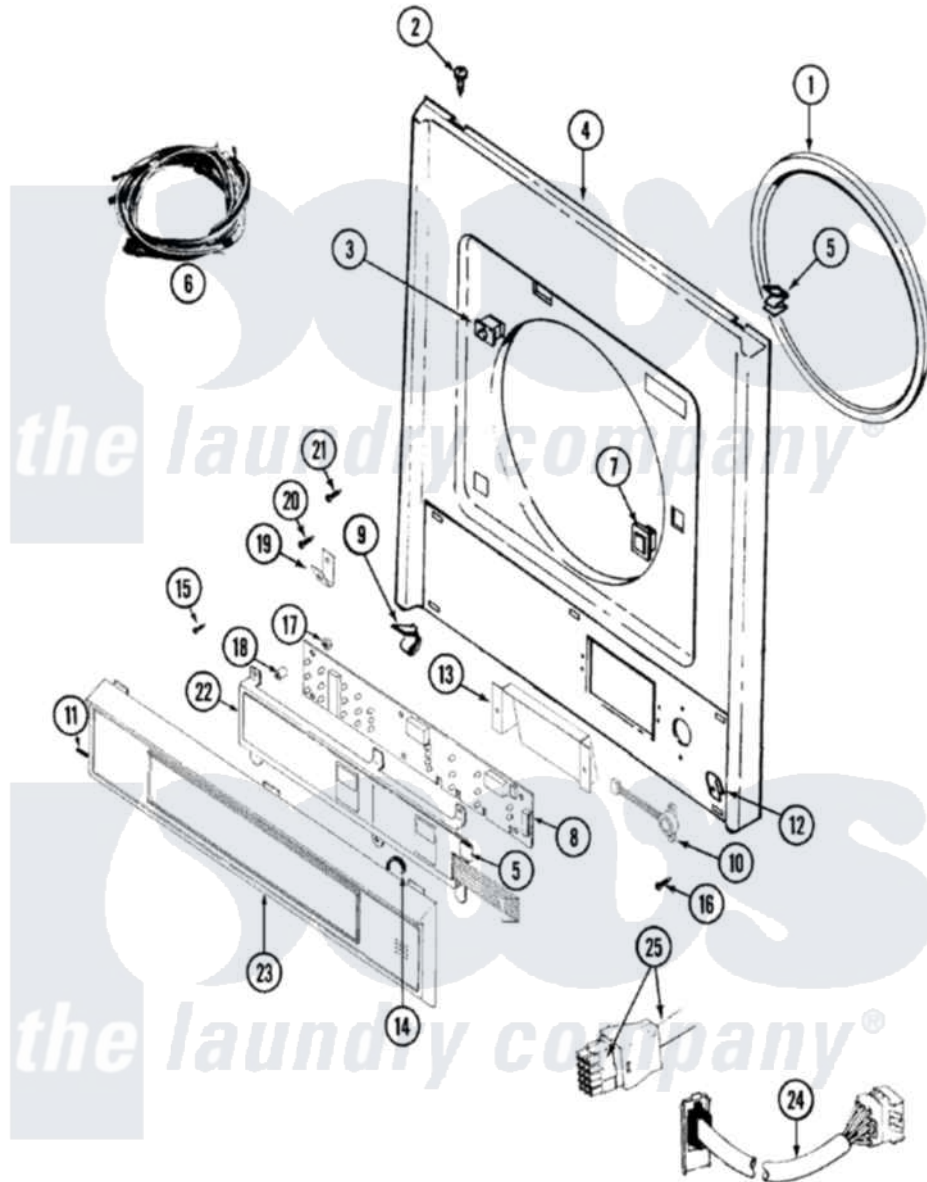

Maytag LSE9904ACM 08 - FRONT PANEL & CONTROL PANEL

Maytag Residential Maytag LSE9904ACM Stacked Washer and Dryer Parts Parts Diagram 08 - FRONT PANEL & CONTROL PANEL

[Click on the part number to view part](#)

Item	Original Part Number	Replaced By	Status	Part Description
1	314286			Seal For Front Panel
2	212277			Screw, No.8 X 1/2 Inch
3	33001420			Switch, Door
4	33001486	98008544		Screw
5	912086			Clip, Speed
7	Y304578	LA-1003		Door Catch Kit
8	33001048			Control Assembly
9	314482			Fastener, Spring
10	306070		Not Available	SPEAKER
11	314560		Not Available	SEAL, MOISTURE
12	33001292	488660		Nut, Speed
13	314517			Shield For Microprocessor
14	314561		Not Available	AIR SEAL
15	211294	90767		Screw, 8A X 3/8 HeX Washer Head Tapping
16	Y312304	22001866		Screw, Relay

17	912077		Locknut, Reader Harness
18	912075		Spacer, Circuit Board
19	314481		Mounting Bracket
20	210932		Screw, No.8 X 9/16 Ctsk Note: Screw, Inlet Duct
21	Y313559		Screw
"	211294	90767	Screw, 8A X 3/8 HeX Washer Head Tapping
25	208780	Not Available	WIRE HARNESS, WASHE (AC)