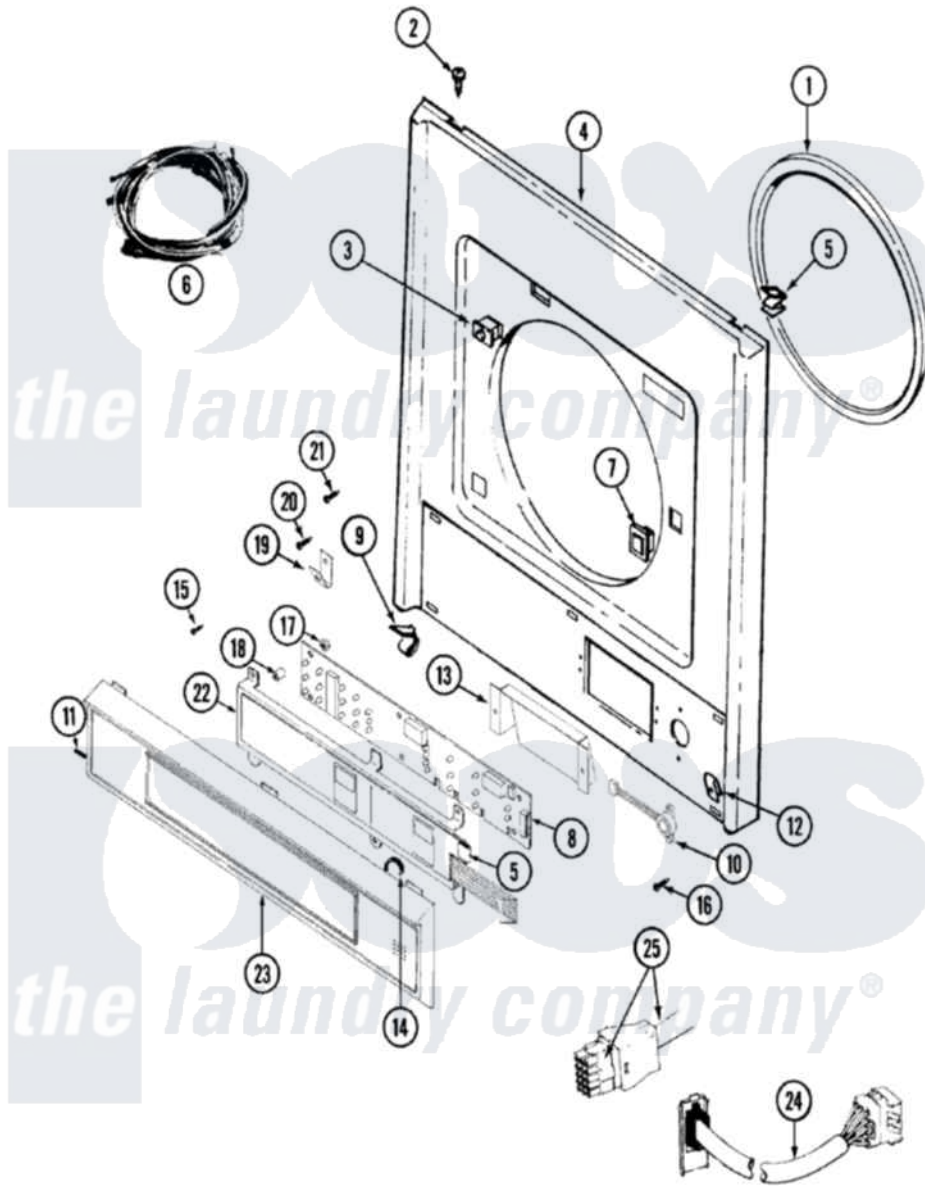

**Maytag LSE9904ACM 09 - FRONT PANEL & CONTROL PANEL
(LSE9904ACM)**

Maytag Residential Maytag LSE9904ACM Stacked Washer and Dryer Parts Parts Diagram 09 - FRONT PANEL & CONTROL PANEL (LSE9904ACM)
Click on the part number to view part

Item	Original Part Number	Replaced By	Status	Part Description
1	314286			Seal For Front Panel
2	212277			Screw, No.8 X 1/2 Inch
3	33001420			Switch, Door
4	33001486	98008544		Screw
"	33001397		Not Available	PANEL, FRONT (ALM)
5	912086			Clip, Speed
6	33001396		Not Available	WIRE HARNESS, CONTROL
7	Y304578	LA-1003		Door Catch Kit
8	33001048			Control Assembly
9	314482			Fastener, Spring
10	306070		Not Available	SPEAKER
11	314560		Not Available	SEAL, MOISTURE
12	33001292	488660		Nut, Speed
13	314517			Shield For Microprocessor
14	314561		Not Available	AIR SEAL

15	211294	90767	Screw, 8A X 3/8 HeX Washer Head Tapping
16	Y312304	22001866	Screw, Relay
17	912077		Locknut, Reader Harness
18	912075		Spacer, Circuit Board
19	314481		Mounting Bracket
20	210932		Screw, No.8 X 9/16 Ctsk Note: Screw, Inlet Duct
21	Y313559		Screw
"	211294	90767	Screw, 8A X 3/8 HeX Washer Head Tapping
22	22001527	Not Available	TOUCH & MOUNTING PAD
23	22001526	Not Available	PANEL, CONTROL (ALM)
24	22001430	Not Available	WIRE HARNESS, MAIN
"	22001587	Not Available	HARNESS, WIRE (UPR)
25	208780	Not Available	WIRE HARNESS, WASHE (AC)
26	33001394		Wire Harness, Main