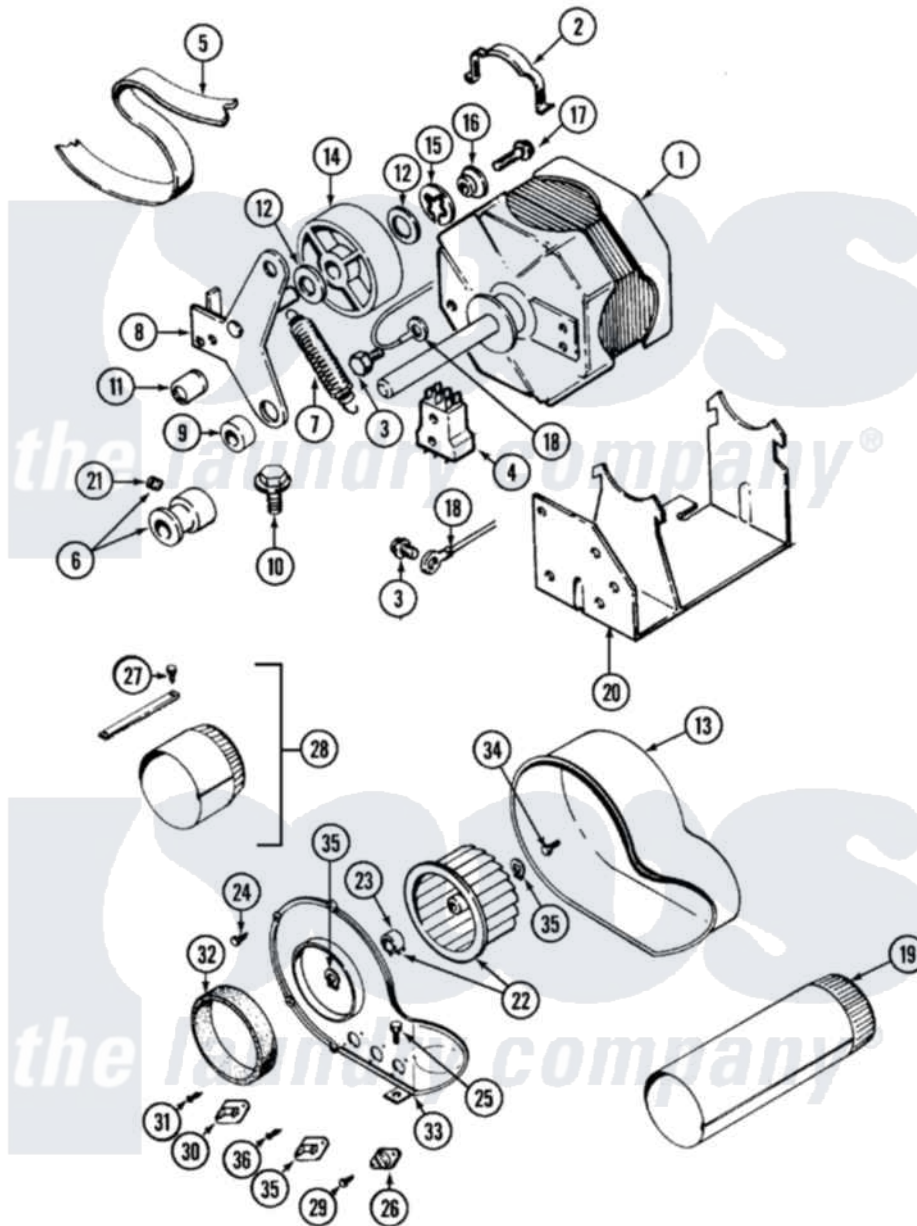

Maytag LSE9904ACM 11 - MOTOR-DRYER & BLOWER (LSE9904ACM)

Maytag [Residential Maytag LSE9904ACM Stacked Washer and Dryer Parts](#) Parts Diagram 11 - MOTOR-DRYER & BLOWER (LSE9904ACM)

[Click on the part number to view part](#)

Item	Original Part Number	Replaced By	Status	Part Description
1	306055	W10411000		Motor-Drve
2	Y015825			Clip, Motor To Motor Support
3	910343	488234		Screw 8-32 X 1/4
4	Y303877		Not Available	SWITCH, MOTOR EXTERNAL START No.303358-2, No.303358-4, 303358-7
"	306207		Not Available	(PROD. No.303358-8 & No.303358-9)
5	314774	Y312959		Poly "V" Belt For Tumbler
6	306099			Motor Pulley With Set Screw
7	314473			Spring For Idler
8	Y303363	6-3033630		Idler Arm
9	314457			Spacer For Idler Arm
10	Y313561			Screw---NA
11	Y312057	910624		Screw
"	314456			Spacer
12	Y312527			Washer, Idler Shaft

13	Y312893		Housing, Blower
14	Y303705	6-3037050	Pulley- ID
15	312958	354987	Ring, Retaining
16	Y312894	315772	Sleeve, Idler Arm
17	Y310842	8182296	Screw, Agitator
18	901220		Ground Wire
19	306637		Exhaust Duct Assembly
20	306054		Support, Motor
21	Y053241		Set Screw, Motor Pulley
22	Y303836		Blower Wheel Assembly And Clamp
23	312967		Clamp, Blower Housing
24	Y312961	W10116751	Screw
25	Y313561		Screw----NA
26	306060	Not Available	THERMOSTAT
27	Y310632	1163839	Screw
28	306643	8544761A	Exten-Exht
29	211294	90767	Screw, 8A X 3/8 HeX Washer Head Tapping
30	306604		Cut-Off, Thermal Part Not Used
31	314848	W10116760	Screw
32	Y312901		Seal, Housing Cover
33	314778	Not Available	COVER, BLOWER HOUSING
34	Y310632	1163839	Screw
35	306056		Thermistor Temp. Control Part Not Used Mde/G26pc Only.
36	314848	W10116760	Screw