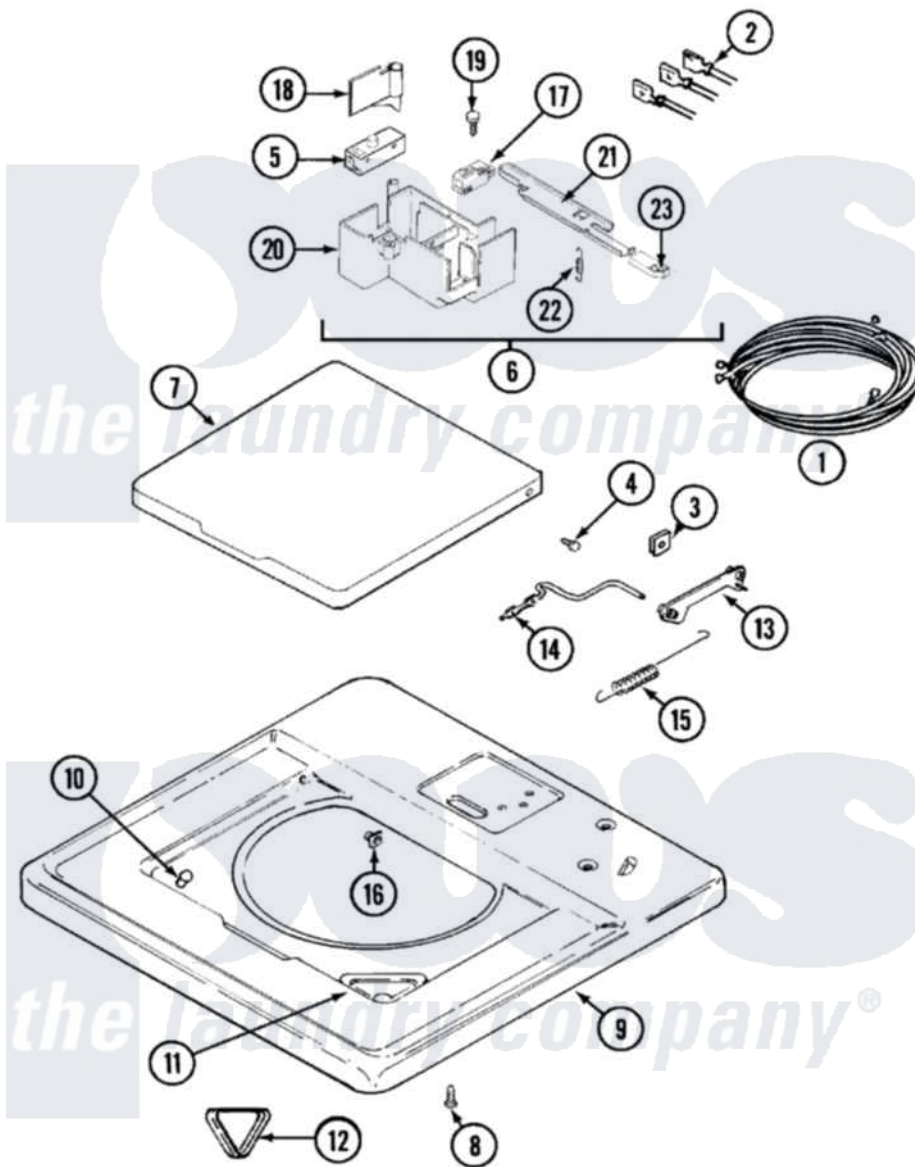

Maytag LSE9904ACM 12 - TOP & LID (LSE9904ACM)

Maytag Residential Maytag LSE9904ACM Stacked Washer and Dryer Parts Parts Diagram 12 - TOP & LID (LSE9904ACM)

[Click on the part number to view part](#)

Item	Original Part Number	Replaced By	Status	Part Description
1	22001430		Not Available	WIRE HARNESS, MAIN
"	22001587		Not Available	HARNESS, WIRE (UPR)
"	208780		Not Available	WIRE HARNESS, WASHE (AC)
2	208782		Not Available	WIRE HARNESS, LID SWITCH
3	22001194			Clip, Spring
4	22001001			Screw
5	208824			Pc Switch, Lid
6	22001580			Switch Assembly, Lid
"	22001284			Switch Assembly, Lid
7	22001081		Not Available	LID (ALM)---NA
8	214354			Screw, Top Cover To Cabnt.
9	22001063	22002646		Cover, Top
10	212716			Bumper, Lid
11	22001200	22001008		Cup, Bleach

12	215374	Not Available	GASKET FOR BLEACH CUP
13	22001189		Rod, Restraint
14	22001208		Rod, Counter Balance
15	Y216184		Spring, Counter Balance
16	22001193		Bearing, Counter Balance
17	208825		Switch, Pc
18	22001283		Trigger
19	215537		Screw
"	22001183		Screw
20	22001285		Holder, Switch
21	22001286		Switch, Arm
22	22001287		Spring, Switch
23	22001250		Glide, Switch Arm