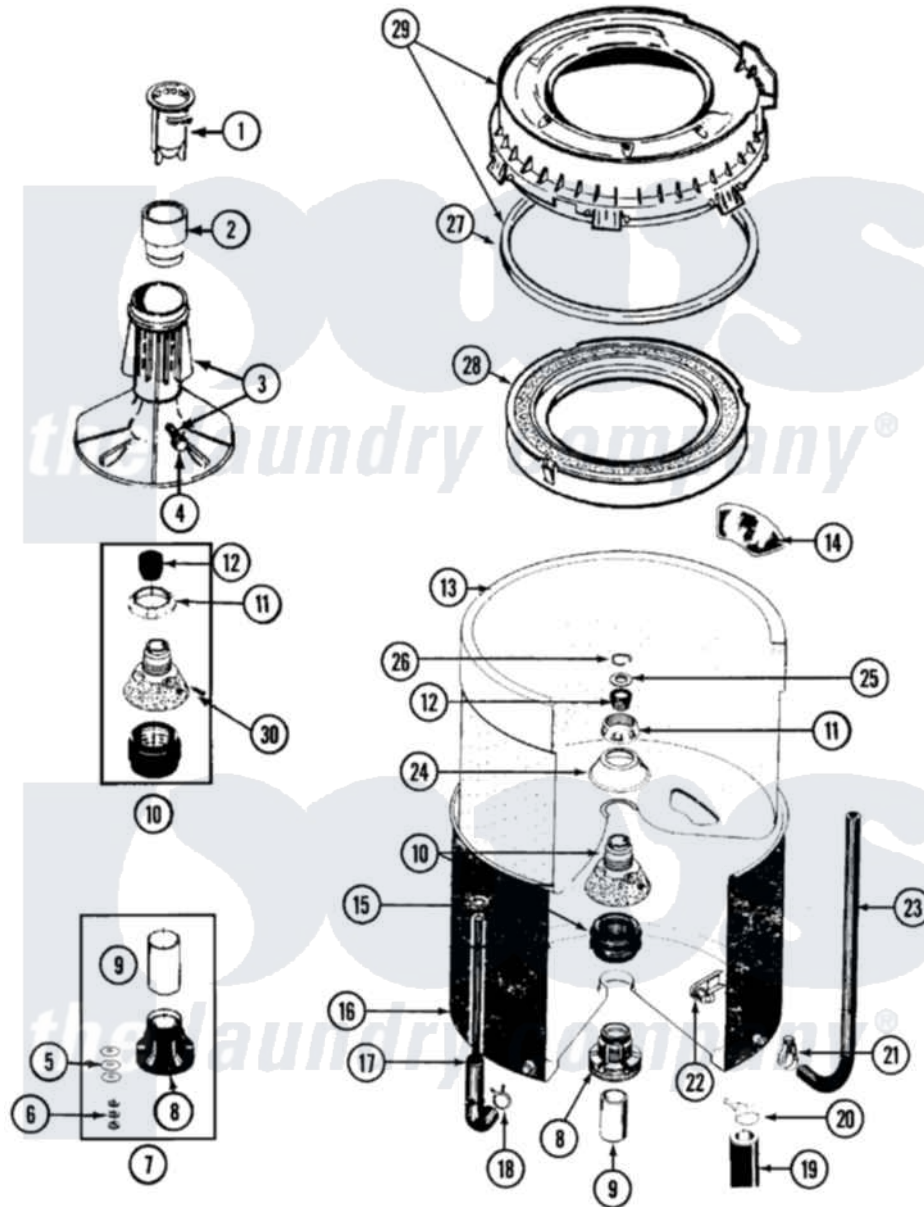

Maytag LSE9904ACM 14 - TUB (LSE9904ACM)

Maytag Residential Maytag LSE9904ACM Stacked Washer and Dryer Parts Parts Diagram 14 - TUB (LSE9904ACM)
 Click on the part number to view part

Item	Original Part Number	Replaced By	Status	Part Description
1	22001294			Cup, Dispensing
2	208605	22001295		Housing, Dispenser
3	207538			Agitator W/Lock Screw
4	206478		Not Available	SCREW & WASHER FOR AGITATOR
5	211100			Washer, Outer Tub
6	Y054867			Washer, Lock
7	204013	6-2040130		Tub Bearin
8	200824	6-2040130		Tub Bearin
9	211130			Bearing Liner, Tub Bearing
10	22001648	6-2095720		Mounting S
"	204012	6-2095720		Mounting S
11	211047	6-2110472		Nut- Clamp
12	Y0A4298	6-0A57420		Seal- Agitator
13	22001140	Y2201881		Tub, Inner Short White SP
14	207219			Filter, Self-Cleaning
15	410296	596669		Clamp, Manifold

16	22001116	Not Available	TUB, OUTER (STACK)
17	22001073	22001616	Tube, Air
18	211641		Clamp, 1-1/16"
19	213045		Hose, Outer Tub Part Not Used
20	201011	285655	Clamp, Hose
21	205161	489503	Clamp
22	214434		Spout, Deflector
23	214495		Tube, Inlet To Tub
24	211210		Washer, Clamping Nut
25	Y015666		Washer, Retaining -
26	Y015667		Retaining Ring
27	22001007		Gasket, Cover To Tub
28	22001142		Ring, Balance
29	22001299		Tub Cover And Gasket Assembly
30	211618	22001423	Set Screw, Mounting Stem