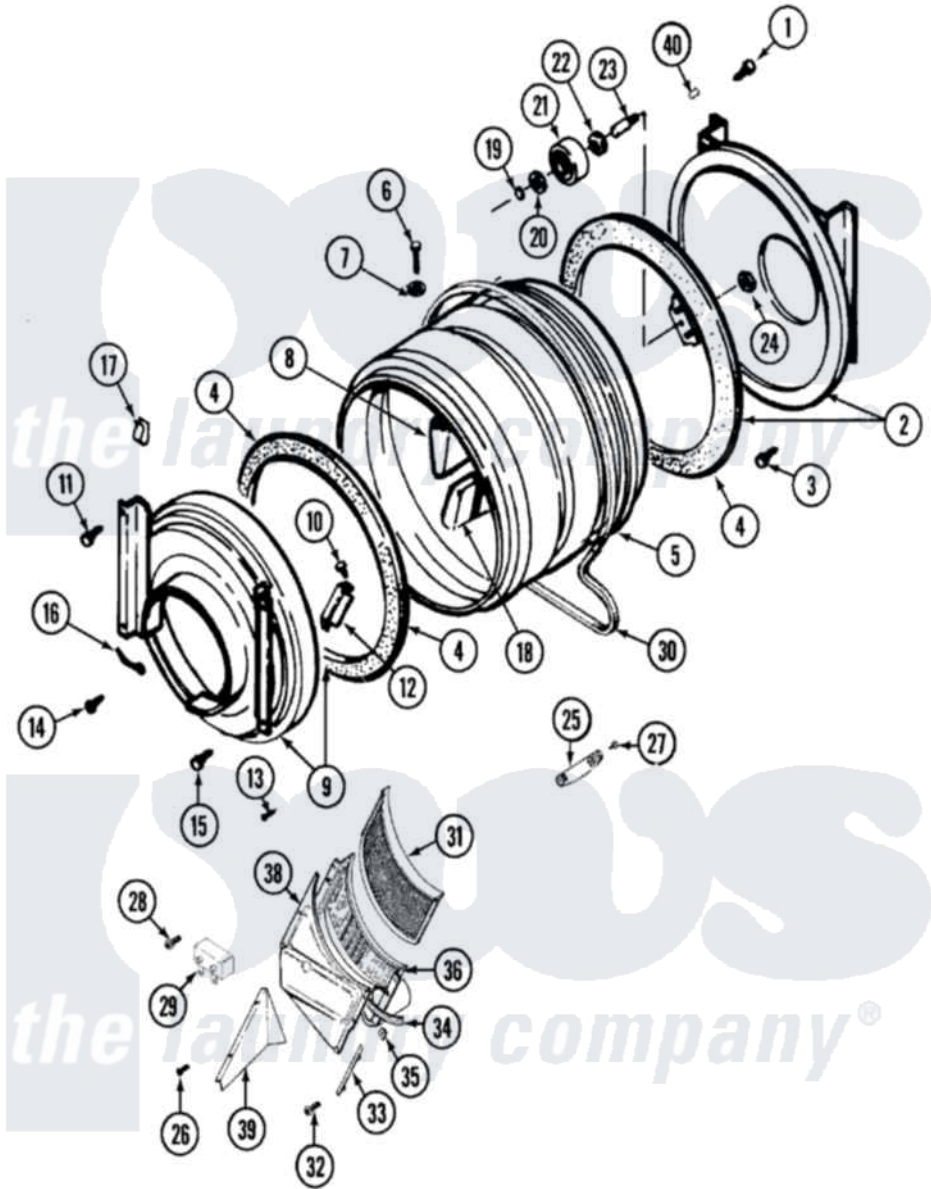

# Maytag LSE9904ACM 15 - TUMBLER (LSE9904ACM)

Maytag Residential Maytag LSE9904ACM Stacked Washer and Dryer Parts Parts Diagram 15 - TUMBLER (LSE9904ACM)

[Click on the part number to view part](#)

Item	Original Part Number	Replaced By	Status	Part Description
1	Y310632	<a href="#">1163839</a>		Screw
2	<a href="#">33001106</a>			Back, Tumbler
3	211294	<a href="#">90767</a>		Screw, 8A X 3/8 HeX Washer Head Tapping
4	<a href="#">314820</a>			Seal, Tumbler
5	<a href="#">33001177</a>			Tumbler
6	<a href="#">Y310759</a>			Screw, Tumbler Baffles
7	<a href="#">314158</a>			Washer, Baffle To Tumbler
8	<a href="#">33001014</a>			Baffle
9	<a href="#">33001107</a>			Front, Tumbler
10	<a href="#">210720</a>			Rivet, Bearing To Tumbler Frnt
11	<a href="#">Y313561</a>			Screw---NA
12	<a href="#">306508</a>			Tumbler Bearing Kit ---W
13	Y314110	<a href="#">33002917</a>		Screw, No.10-16
14	211294	<a href="#">90767</a>		Screw, 8A X 3/8 HeX Washer Head Tapping