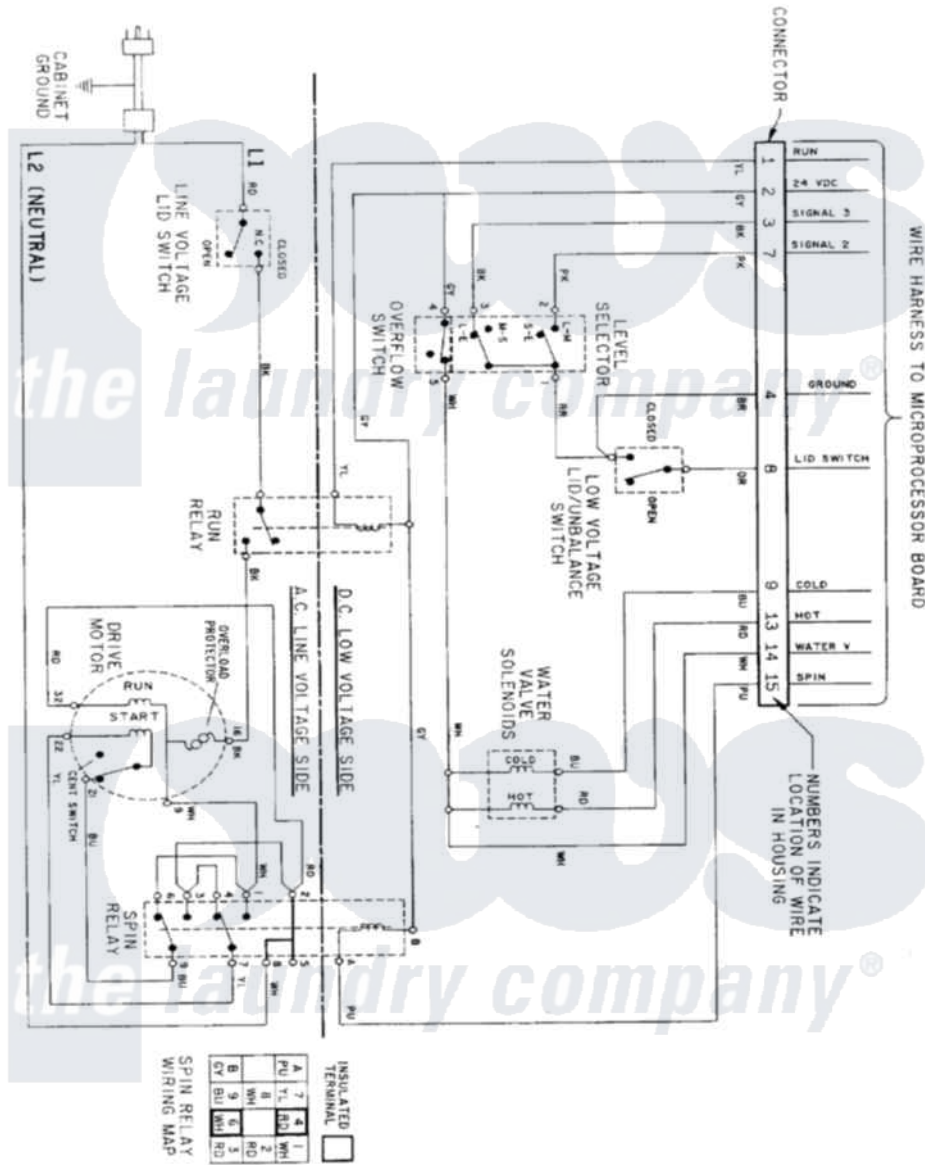

Maytag LSE9904ACM 16 - WIRING INFORMATION-ALL MODELS (WASHER)

Maytag Residential Maytag LSE9904ACM Stacked Washer and Dryer Parts Parts Diagram 16 - WIRING INFORMATION-ALL MODELS (WASHER)
 Click on the part number to view part

Item	Original Part Number	Replaced By	Status	Part Description
NI	15001292		Not Available	WIRING INFORMATION