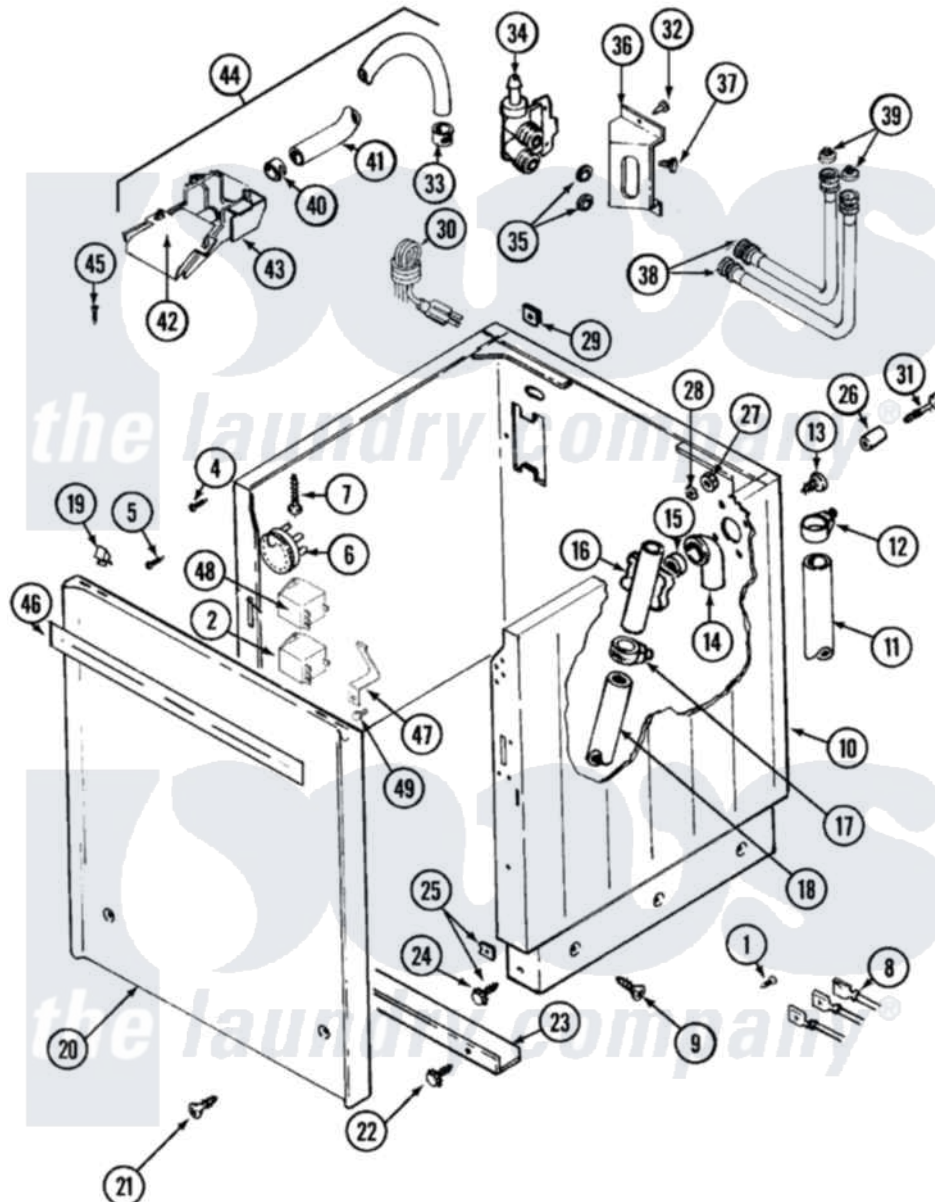

# Maytag LSE9904ADE 02 - CABINET

Maytag [Residential Maytag LSE9904ADE Stacked Washer and Dryer Parts](#) Parts Diagram 02 - CABINET  
 Click on the part number to view part

Item	Original Part Number	Replaced By	Status	Part Description
1	Y251119	<a href="#">3177991</a>		Screw
2	<a href="#">206421</a>			Relay, Motor Reversing
3	<a href="#">Y310376</a>			Clip, Door Switch Harness
4	33001324	<a href="#">Y313559</a>		Screw
5	Y251119	<a href="#">3177991</a>		Screw
6	<a href="#">206418</a>			Water Level Switch-Digital
7	<a href="#">214354</a>			Screw, Top Cover To Cabnt.
8	22001587		Not Available	HARNES, WIRE (UPR)
"	22001430		Not Available	WIRE HARNES, MAIN
"	208779		Not Available	WIRE HARNES (UPR)
9	<a href="#">213007</a>			Xfor Cabinet See Cabinet, Back
10	22001065	<a href="#">22002133</a>		Cabinet
11	<a href="#">216017</a>			Hose, Drain
"	<a href="#">Y059149</a>			(7/8" I.D. CARTON OF 50 FT.)
12	200908	<a href="#">285655</a>		Clamp, Hose