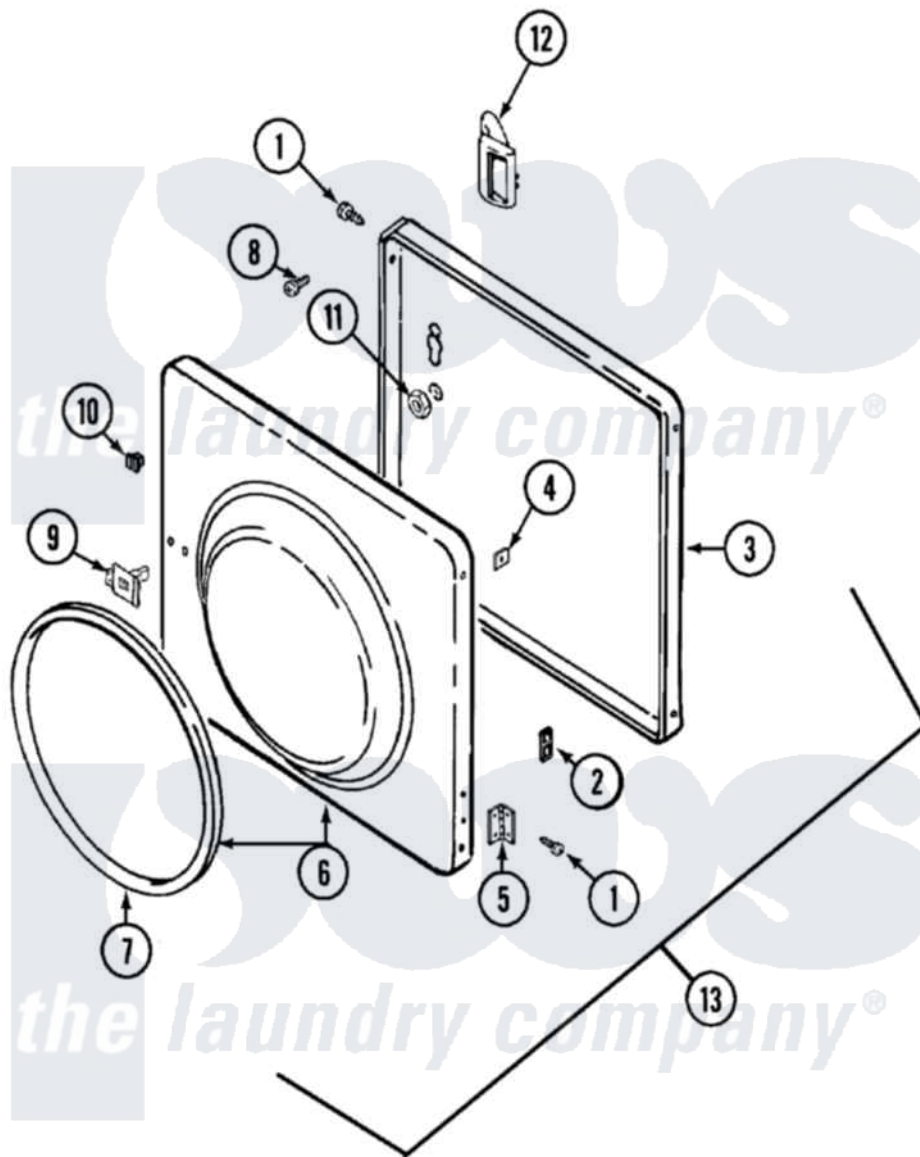

Maytag LSE9904ADE 05 - DOOR

Maytag [Residential Maytag LSE9904ADE Stacked Washer and Dryer Parts](#) Parts Diagram 05 - DOOR
 Click on the part number to view part

Item	Original Part Number	Replaced By	Status	Part Description
1	Y314062			Screw, Door Hinge And Panel
2	33001222			Speednut, Twin
"	33001221	22001817		Sheet, Sound Damper
"	Y313907			Fastener, Twin
3	314475			Panel, Outer Door
4	Y313910			Clip, Door Liner To Outer Panel
5	33001230			Hinge, Door
6	33001002			Door, Inner
7	33001005			Seal, Door
8	312960	489355		Screw, 8 X 1/2
9	Y304578	LA-1003		Door Catch Kit
10	Y313911			Door Strike Retainer
11	214872			Palnut, End Cap Note: Nut, Lamp Holder
12	315425		Not Available	HANDLE, DOOR
13	33001113		Not Available	DOOR, COMPLETE (WHT)