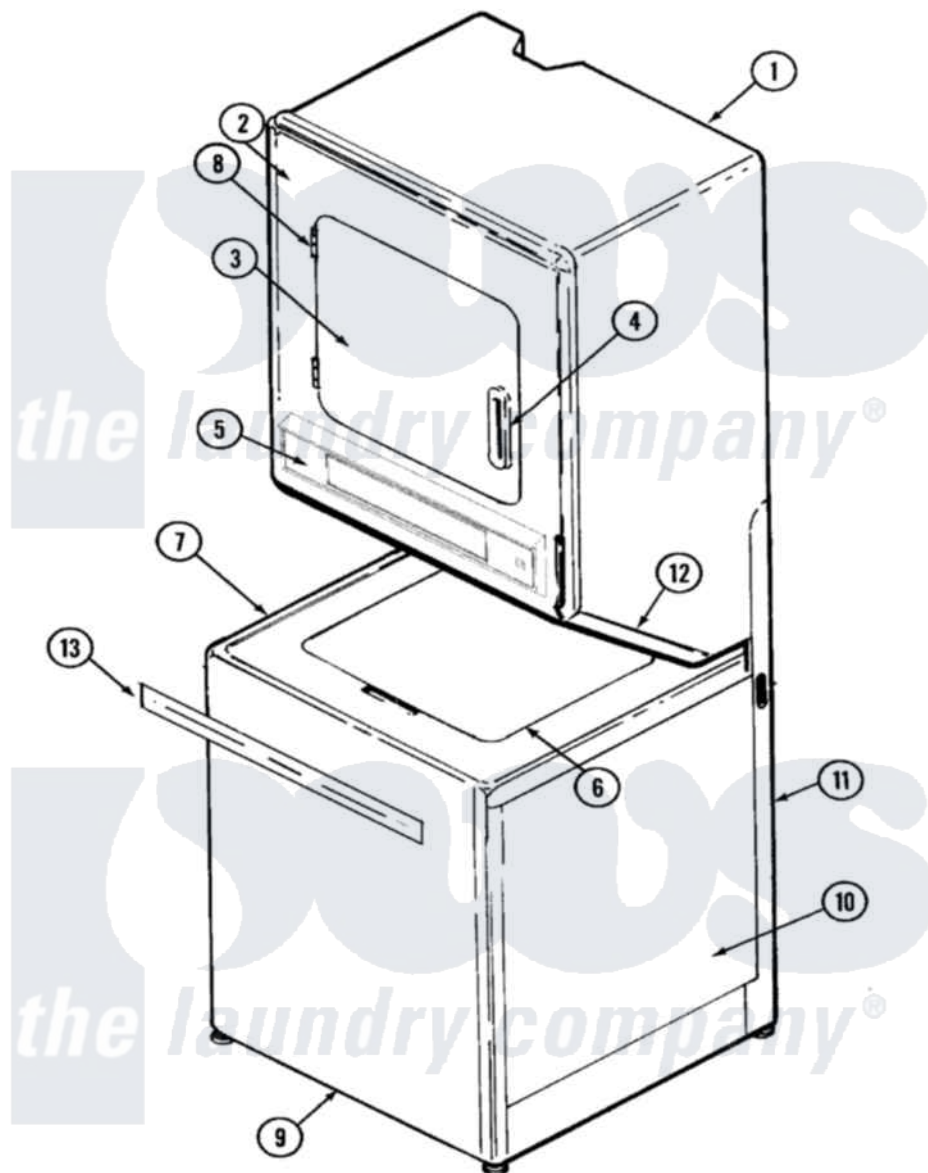

Maytag LSE9904ADE 07 - FRONT

Maytag Residential Maytag LSE9904ADE Stacked Washer and Dryer Parts Diagram 07 - FRONT
 Click on the part number to view part

Item	Original Part Number	Replaced By	Status	Part Description
1	308055			Cabinet
2	33001398		Not Available	PANEL, FRONT (WHT)
"	33001486	98008544		Screw
"	33001188			Panel, Front
3	314475			Panel, Outer Door
4	315425		Not Available	HANDLE, DOOR
5	33001318			Panel, Control
6	22001368		Not Available	LID W/LEGEND (CANADA-WHT)
7	22001064		Not Available	COVER, TOP (WHT)
8	33001230			Hinge, Door
9	207205			Panel, Front
10	22001065	22002133		Cabinet
11	Y306110			Stand, Dryer
12	33001050			Panel, Access
13	215266		Not Available	TRIM, FRONT PANEL
14	33001317			Manual, Use And Care