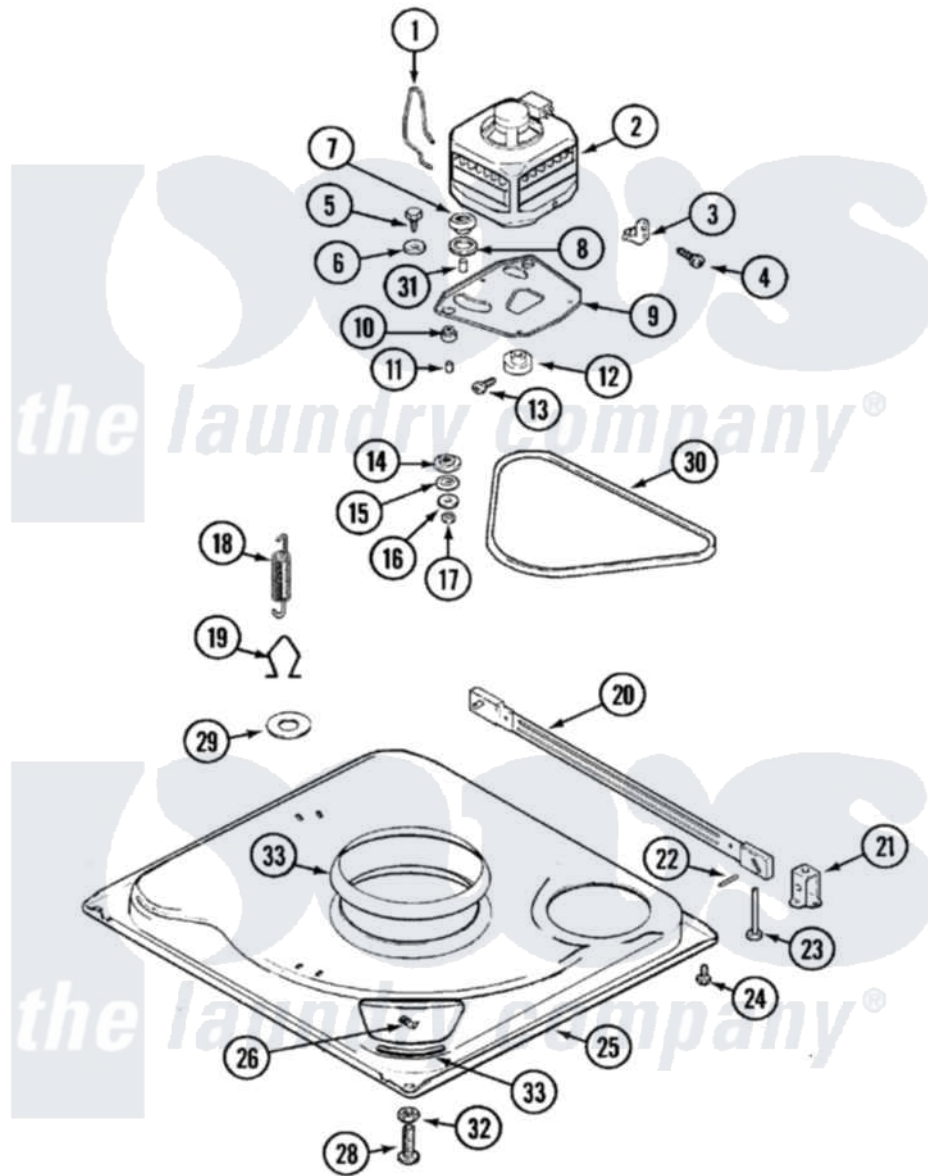

# Maytag LSE9904ADL 01 - BASE

Maytag [Residential Maytag LSE9904ADL Stacked Washer and Dryer Parts](#) Parts Diagram 01 - BASE  
 Click on the part number to view part

Item	Original Part Number	Replaced By	Status	Part Description
1	Y302699	<a href="#">22003428</a>		Leg, Adjustable
2	22001172	<a href="#">22002150</a>		Base
3	<a href="#">Y015627</a>			Screw- Hex
4	205254	<a href="#">W10175938</a>		Bolt
"	200744	<a href="#">W10175939</a>		Bolt
5	<a href="#">213053</a>			Brace, Tub Part Not Used
6	<a href="#">22001300</a>			Spring, Centering
7	<a href="#">203725</a>			Damper W/Bolt And Clip
8	<a href="#">203956</a>			Damper Pad Kit
9	<a href="#">213073</a>			Washer, Double Brace
10	215365	<a href="#">22001448</a>		Hose, Pump
11	<a href="#">216416</a>			Bolt, Eye/Centering Spring
13	<a href="#">213045</a>			Hose, Outer Tub Part Not Used
14	202574	<a href="#">3367052</a>		Clamp, Hose
15	202574	<a href="#">3367052</a>		Clamp, Hose
16	Y311426	<a href="#">3400029</a>		Nut, Adapter Plate