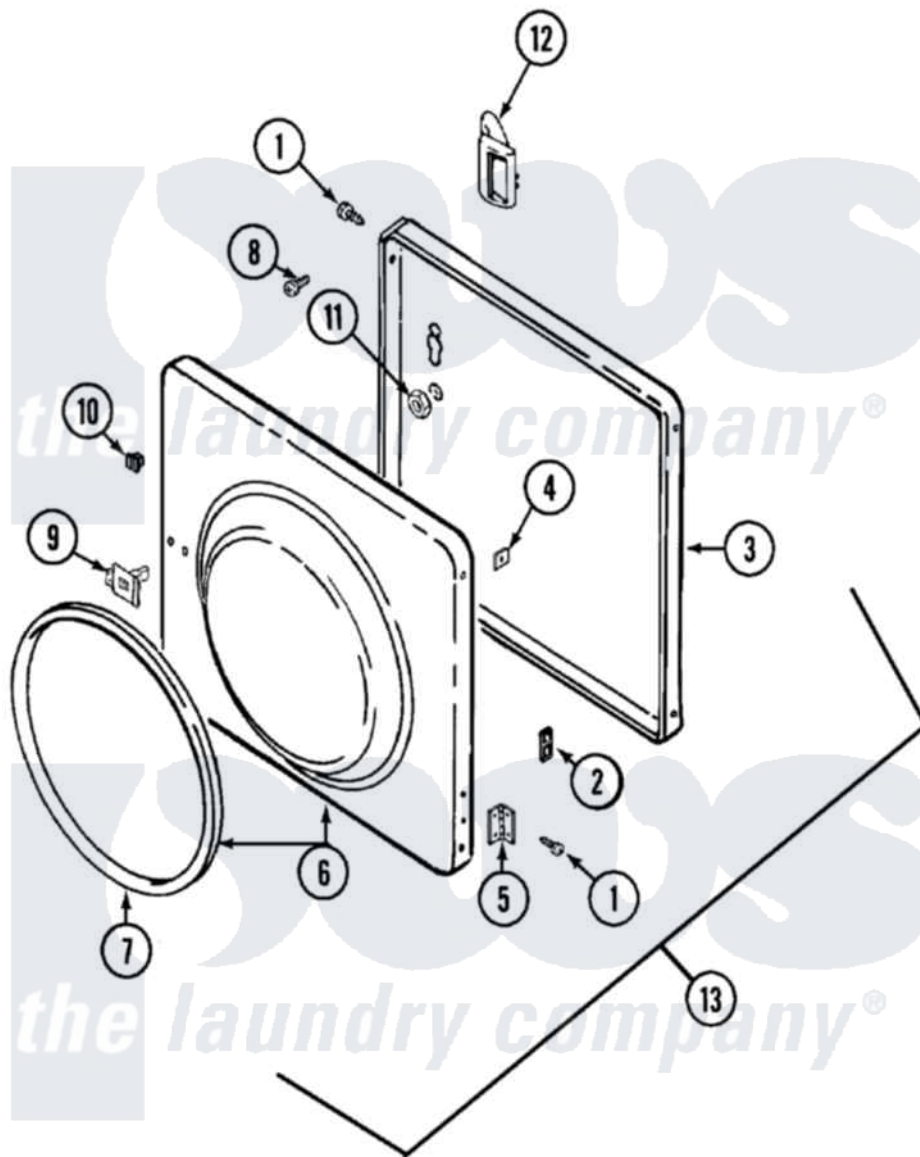

Maytag LSE9904ADL 05 - DOOR

Maytag [Residential Maytag LSE9904ADL Stacked Washer and Dryer Parts](#) Parts Diagram 05 - DOOR
 Click on the part number to view part

Item	Original Part Number	Replaced By	Status	Part Description
1	Y314062			Screw, Door Hinge And Panel
2	33001222			Speednut, Twin
"	33001221	22001817		Sheet, Sound Damper
"	Y313907			Fastener, Twin
3	314475L			Panel, Outer Door
4	Y313910			Clip, Door Liner To Outer Panel
5	33001230			Hinge, Door
6	33001002			Door, Inner
7	33001005			Seal, Door
8	312960	489355		Screw, 8 X 1/2
9	Y304578	LA-1003		Door Catch Kit
10	Y313911			Door Strike Retainer
11	214872			Palnut, End Cap Note: Nut, Lamp Holder
12	314476		Not Available	HANDLE,DOOR
13	33001112		Not Available	DOOR, COMPLETE (ALM)